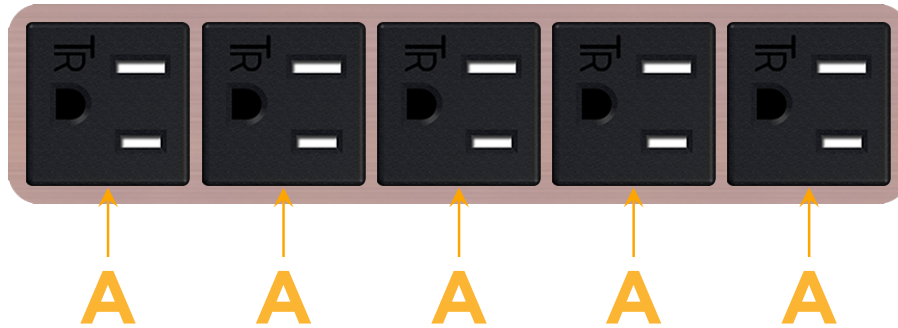

sales@mormax.com

mormax.com

Metro Light & Power's line of power & data solutions offers sophisticated design elements combined with greater ease of installation. Streamlined and low-profile, enhanced by side-exiting cords, our outlets advance the industry with their cutting edge look and feel. We believe flexibility is key, and we provide a variety of mounting options, including the ability to mount in limited spaces. Our outlets are available in many finishes and configurations, in addition to a custom color and finish capability for our clients.

Bezel Finish: **CHAMPAGNE (ABS)**

Custom Finishes Available M-POWER-5T-AAAAA-CHAB

Features:

Module/Port Options:

- A** Tamper Resistant AC Receptacle
- E** USB-A & USB-C (20W)
- M** Double USB-A (Fast Charging Ports - 18W)
- H** HDMI
- 6** CAT 6
- 12** RJ 12
- X** Switched AC
- Y** 3-Way Switch (Low Voltage)
- V** USB-C (45W High Speed Charging Port)
- S** USB-C (25W High Speed Charging Port)
- R** Switched AC (Rocker Switch)
- D** Dimmer Switch

Plug:

Supplied with Low Profile Flat 45° Angle 120 VAC Plug

Optional Standard Straight 120 VAC Plug

Optional Straight 120 VAC Pass-through Plug

- CLEAN, COMPACT DESIGN
- STREAMLINED
- LOW PROFILE
- SIDE-EXITING CORDS
- PLUG & PLAY
- 6' AC CORD & PLUG (FLAT PLUG STANDARD)
- CUSTOMIZABLE CONFIGURATIONS AND FINISHES
- UL LISTED FOR MOUNTING IN FURNITURE
- 15A

M-POWER-5T

AC POWER & DATA CONNECTIVITY SOLUTION

M-POWER-5T-AAAAA-CHAB

Specs:

Modules/Ports:

- A Tamper Resistant AC Receptacle

Distributed by

Mormax Company, Inc.