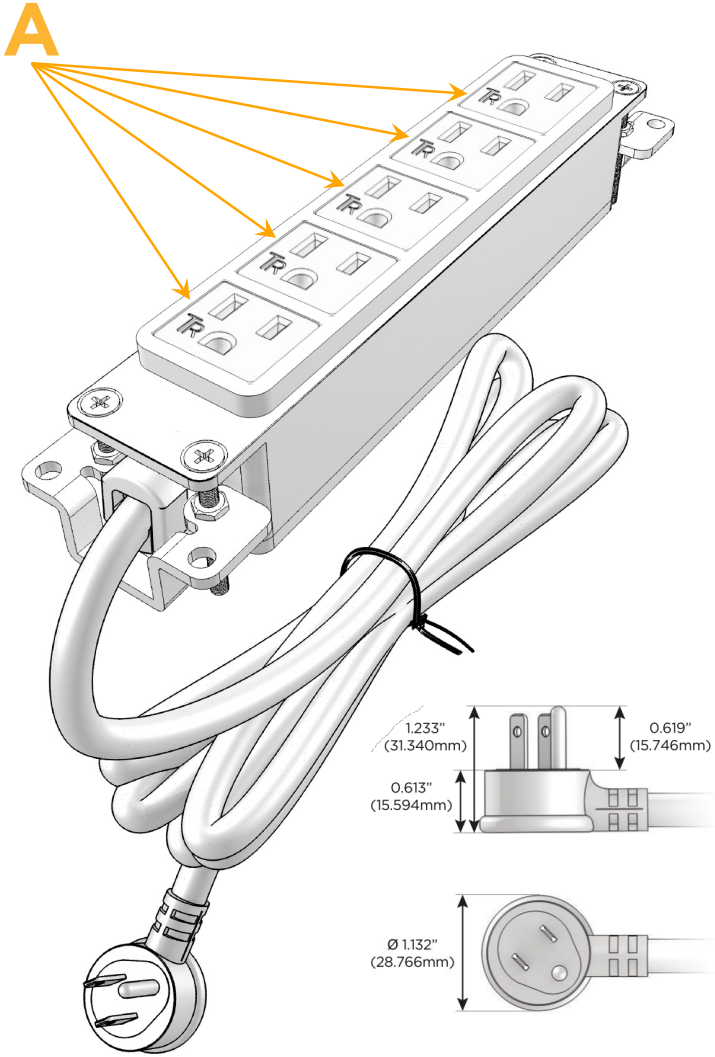

Bezel Finish: **CHAMPAGNE (ABS)**

Custom Finishes Available M-POWER-5T-AAAAA-CHAB

Features:

Module/Port Options:

- A** Tamper Resistant AC Receptacle
- E** USB-A & USB-C (20W)
- M** Double USB-A (Fast Charging Ports - 18W)
- H** HDMI
- 6** CAT 6
- 12** RJ 12
- X** Switched AC
- Y** 3-Way Switch (Low Voltage)
- V** USB-C (45W High Speed Charging Port)
- S** USB-C (25W High Speed Charging Port)
- R** Switched AC (Rocker Switch)
- D** Dimmer Switch

Plug:

Supplied with Low Profile Flat 45° Angle 120 VAC Plug

Optional Standard Straight 120 VAC Plug

Optional Straight 120 VAC Pass-through Plug

- CLEAN, COMPACT DESIGN
- STREAMLINED
- LOW PROFILE
- SIDE-EXITING CORDS
- PLUG & PLAY
- 6' AC CORD & PLUG (FLAT PLUG STANDARD)
- CUSTOMIZABLE CONFIGURATIONS AND FINISHES
- UL LISTED FOR MOUNTING IN FURNITURE
- 15A

M-POWER-5T

AC POWER & DATA CONNECTIVITY SOLUTION

M-POWER-5T-AAAAA-CHAB

Specs:

Modules/Ports:

- A Tamper Resistant AC Receptacle

Distributed by

Mormax Company, Inc.