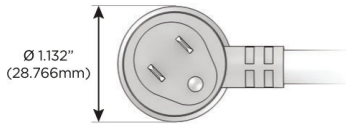

Plug:

Supplied with Low Profile Flat 45° Angle 120 VAC Plug

Optional Standard Straight 120 VAC Plug

Optional Straight 120 VAC Pass-through Plug

- CLEAN, COMPACT DESIGN
- STREAMLINED
- LOW PROFILE
- SIDE-EXITING CORDS
- PLUG & PLAY
- 6' AC CORD & PLUG (FLAT PLUG STANDARD)
- CUSTOMIZABLE CONFIGURATIONS AND FINISHES
- UL LISTED FOR MOUNTING IN FURNITURE
- 15A

M-POWER-5T

AC POWER & DATA CONNECTIVITY SOLUTION

M-POWER-5T-AAAAA-CHAB

Specs:

Modules/Ports:

- A Tamper Resistant AC Receptacle

Distributed by

Mormax Company, Inc.