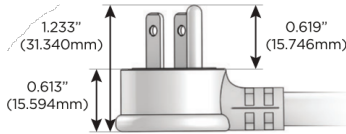

M-POWER-5T

AC POWER & DATA CONNECTIVITY SOLUTION

M-POWER-5T-AAAAA-CHAB

Specs:

Modules/Ports:

- A Tamper Resistant AC Receptacle