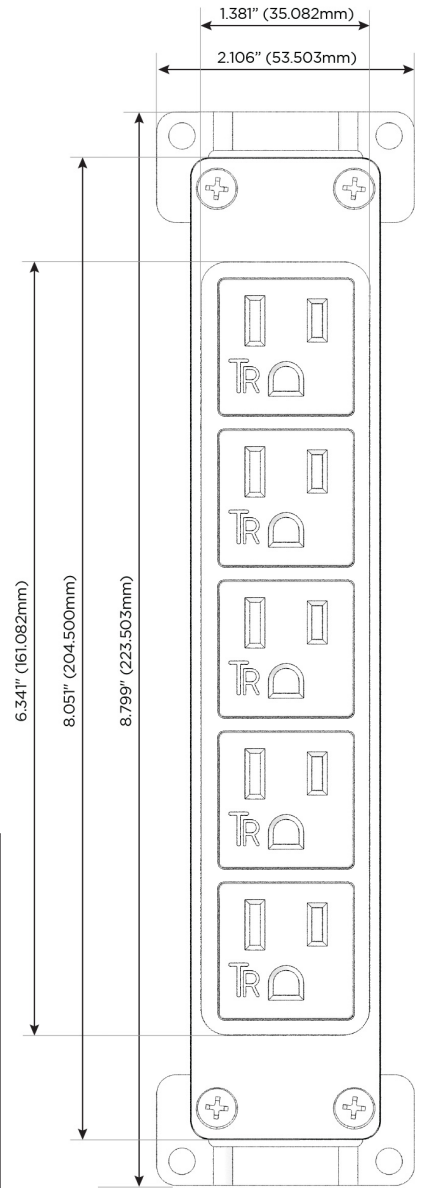

Distributed by

Mormax Company, Inc.

8 Westchester Plaza

Elmsford, NY 10523

914-699-0101

sales@mormax.com

mormax.com

TOP