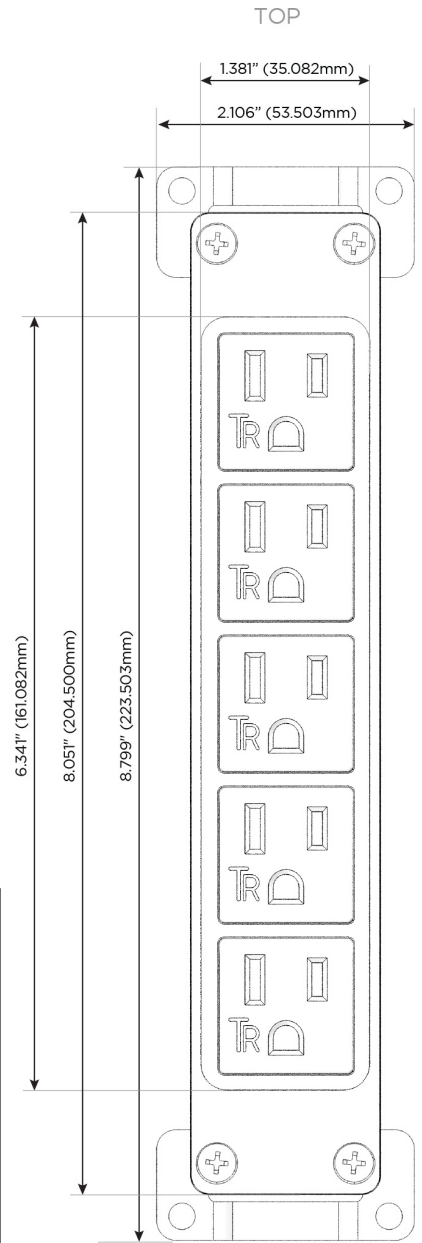

### Module/Port Options:

- A** Tamper Resistant AC Receptacle
- E** USB-A & USB-C (20W)
- M** Double USB-A (Fast Charging Ports - 18W)
- H** HDMI
- 6** CAT 6
- 12** RJ 12
- X** Switched AC
- Y** 3-Way Switch (Low Voltage)
- V** USB-C (45W High Speed Charging Port)
- S** USB-C (25W High Speed Charging Port)
- R** Switched AC (Rocker Switch)
- D** Dimmer Switch

### Plug:

Supplied with Low Profile Flat 45° Angle 120 VAC Plug

Optional Standard Straight 120 VAC Plug

Optional Straight 120 VAC Pass-through Plug

- CLEAN, COMPACT DESIGN
- STREAMLINED
- LOW PROFILE
- SIDE-EXITING CORDS
- PLUG & PLAY
- 6' AC CORD & PLUG (FLAT PLUG STANDARD)
- CUSTOMIZABLE CONFIGURATIONS AND FINISHES
- UL LISTED FOR MOUNTING IN FURNITURE
- 15A

# M-POWER-5T

AC POWER & DATA CONNECTIVITY SOLUTION

M-POWER-5T-AAAAA-BZAB

Specs:

**Modules/Ports:**

- A Tamper Resistant AC Receptacle

Distributed by

Mormax Company, Inc.