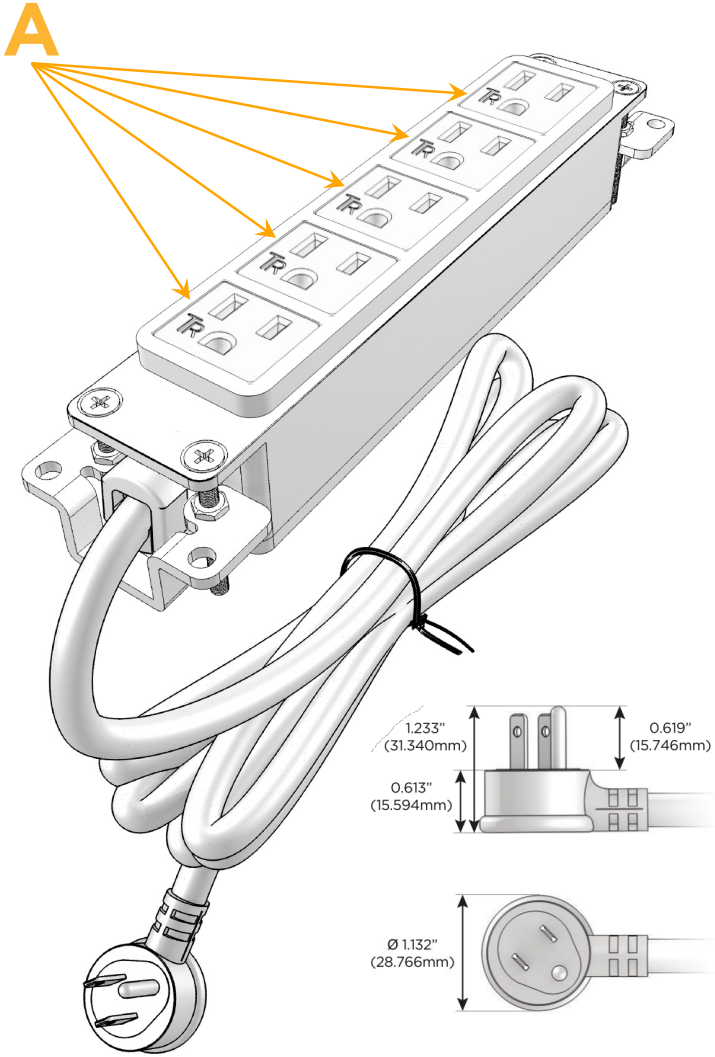

### Module/Port Options:

- A** Tamper Resistant AC Receptacle
- E** USB-A & USB-C (20W)
- M** Double USB-A (Fast Charging Ports - 18W)
- H** HDMI
- 6** CAT 6
- 12** RJ 12
- X** Switched AC
- Y** 3-Way Switch (Low Voltage)
- V** USB-C (45W High Speed Charging Port)
- S** USB-C (25W High Speed Charging Port)
- R** Switched AC (Rocker Switch)
- D** Dimmer Switch

### Plug:

Supplied with Low Profile Flat 45° Angle 120 VAC Plug

Optional Standard Straight 120 VAC Plug

Optional Straight 120 VAC Pass-through Plug

- CLEAN, COMPACT DESIGN
- STREAMLINED
- LOW PROFILE
- SIDE-EXITING CORDS
- PLUG & PLAY
- 6' AC CORD & PLUG (FLAT PLUG STANDARD)
- CUSTOMIZABLE CONFIGURATIONS AND FINISHES
- UL LISTED FOR MOUNTING IN FURNITURE
- 15A

# M-POWER-5T

AC POWER & DATA CONNECTIVITY SOLUTION

M-POWER-5T-AAAAA-BZAB

Specs:

**Modules/Ports:**

- A Tamper Resistant AC Receptacle

Distributed by

Mormax Company, Inc.