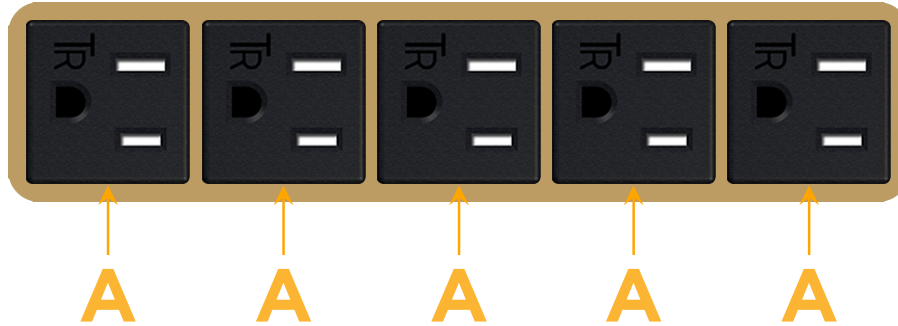

M-POWER-5T

AC POWER & DATA CONNECTIVITY SOLUTION

M-POWER-5T-AAAAA-BZAB

Distributed by

Mormax Company, Inc.

8 Westchester Plaza

Elmsford, NY 10523

914-699-0101

sales@mormax.com

mormax.com

Metro Light & Power's line of power & data solutions offers sophisticated design elements combined with greater ease of installation. Streamlined and low-profile, enhanced by side-exiting cords, our outlets advance the industry with their cutting edge look and feel. We believe flexibility is key, and we provide a variety of mounting options, including the ability to mount in limited spaces. Our outlets are available in many finishes and configurations, in addition to a custom color and finish capability for our clients.

Bezel Finish: **STANDARD BRONZE (ABS)**

Custom Finishes Available M-POWER-5T-AAAAA-BZAB

Features:

Module/Port Options:

- **A** Tamper Resistant AC Receptacle
- **E** USB-A & USB-C (20W)
- **M** Double USB-A (Fast Charging Ports - 18W)
- **H** HDMI
- **6** CAT 6
- **12** RJ 12
- **X** Switched AC
- **Y** 3-Way Switch (Low Voltage)
- **V** USB-C (45W High Speed Charging Port)
- **S** USB-C (25W High Speed Charging Port)
- **R** Switched AC (Rocker Switch)
- **D** Dimmer Switch

Plug:

Supplied with Low Profile Flat 45° Angle 120 VAC Plug

Optional Standard Straight 120 VAC Plug

Optional Straight 120 VAC Pass-through Plug

- CLEAN, COMPACT DESIGN
- STREAMLINED
- LOW PROFILE
- SIDE-EXITING CORDS
- PLUG & PLAY
- 6' AC CORD & PLUG (FLAT PLUG STANDARD)
- CUSTOMIZABLE CONFIGURATIONS AND FINISHES
- UL LISTED FOR MOUNTING IN FURNITURE
- 15A