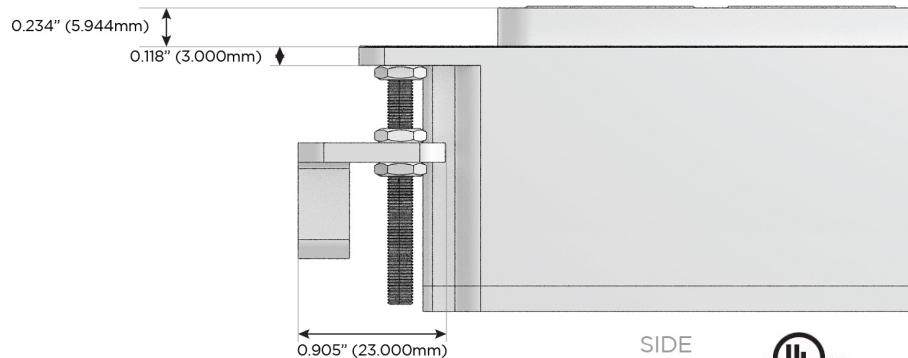

# M-POWER-5T

AC POWER & DATA CONNECTIVITY SOLUTION

M-POWER-5T-AAAAA-BZAB

Specs:

**Modules/Ports:**

- A Tamper Resistant AC Receptacle

Distributed by

Mormax Company, Inc.