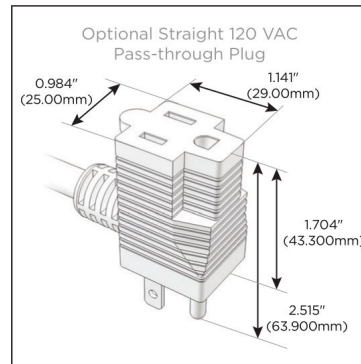

### Module/Port Options:

- A** Tamper Resistant AC Receptacle
- E** USB-A & USB-C (20W)
- M** Double USB-A (Fast Charging Ports - 18W)
- H** HDMI
- 6** CAT 6
- 12** RJ 12
- X** Switched AC
- Y** 3-Way Switch (Low Voltage)
- V** USB-C (45W High Speed Charging Port)
- S** USB-C (25W High Speed Charging Port)
- R** Switched AC (Rocker Switch)
- D** Dimmer Switch

### Plug:

Supplied with Low Profile Flat 45° Angle 120 VAC Plug

Optional Standard Straight 120 VAC Plug

Optional Straight 120 VAC Pass-through Plug

- CLEAN, COMPACT DESIGN
- STREAMLINED
- LOW PROFILE
- SIDE-EXITING CORDS
- PLUG & PLAY
- 6' AC CORD & PLUG (FLAT PLUG STANDARD)
- CUSTOMIZABLE CONFIGURATIONS AND FINISHES
- UL LISTED FOR MOUNTING IN FURNITURE
- 15A

# M-POWER-5T

AC POWER & DATA CONNECTIVITY SOLUTION

M-POWER-5T-AAAAA-BZAB

Specs:

**Modules/Ports:**

- A Tamper Resistant AC Receptacle

Distributed by

Mormax Company, Inc.