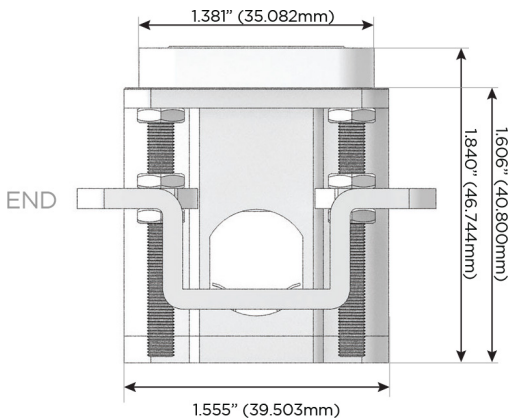

### Plug:

Supplied with Low Profile Flat 45° Angle 120 VAC Plug

Optional Standard Straight 120 VAC Plug

Optional Straight 120 VAC Pass-through Plug

- CLEAN, COMPACT DESIGN
- STREAMLINED
- LOW PROFILE
- SIDE-EXITING CORDS
- PLUG & PLAY
- 6' AC CORD & PLUG (FLAT PLUG STANDARD)
- CUSTOMIZABLE CONFIGURATIONS AND FINISHES
- UL LISTED FOR MOUNTING IN FURNITURE
- 15A

# M-POWER-5T

AC POWER & DATA CONNECTIVITY SOLUTION

M-POWER-5T-AAAAA-BZAB

Specs:

**Modules/Ports:**

- A Tamper Resistant AC Receptacle

Distributed by

Mormax Company, Inc.