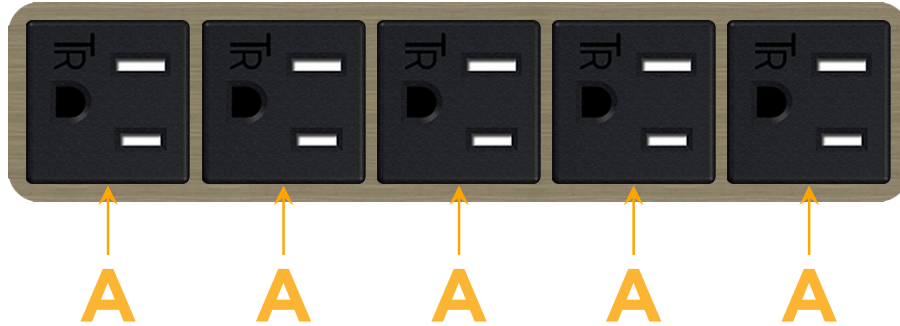

sales@mormax.com

mormax.com

Metro Light & Power's line of power & data solutions offers sophisticated design elements combined with greater ease of installation. Streamlined and low-profile, enhanced by side-exiting cords, our outlets advance the industry with their cutting edge look and feel. We believe flexibility is key, and we provide a variety of mounting options, including the ability to mount in limited spaces. Our outlets are available in many finishes and configurations, in addition to a custom color and finish capability for our clients.

Bezel Finish: **ANTIQUED ARCHITECTURAL BRONZE (ABS)**

Custom Finishes Available M-POWER-5T-AAAAA-BZ5AAB

Features:

Module/Port Options:

- A** Tamper Resistant AC Receptacle
- E** USB-A & USB-C (20W)
- M** Double USB-A (Fast Charging Ports - 18W)
- H** HDMI
- 6** CAT 6
- 12** RJ 12
- X** Switched AC
- Y** 3-Way Switch (Low Voltage)
- V** USB-C (45W High Speed Charging Port)
- S** USB-C (25W High Speed Charging Port)
- R** Switched AC (Rocker Switch)
- D** Dimmer Switch

Plug:

Supplied with Low Profile Flat 45° Angle 120 VAC Plug

Optional Standard Straight 120 VAC Plug

Optional Straight 120 VAC Pass-through Plug

- CLEAN, COMPACT DESIGN
- STREAMLINED
- LOW PROFILE
- SIDE-EXITING CORDS
- PLUG & PLAY
- 6' AC CORD & PLUG (FLAT PLUG STANDARD)
- CUSTOMIZABLE CONFIGURATIONS AND FINISHES
- UL LISTED FOR MOUNTING IN FURNITURE
- 15A

M-POWER-5T

AC POWER & DATA CONNECTIVITY SOLUTION

M-POWER-5T-AAAAA-BZ5AAB

Specs:

Modules/Ports:

- A Tamper Resistant AC Receptacle

Distributed by

Mormax Company, Inc.