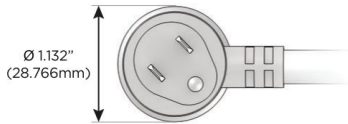

Plug:

Supplied with Low Profile Flat 45° Angle 120 VAC Plug

Optional Standard Straight 120 VAC Plug

Optional Straight 120 VAC Pass-through Plug

- CLEAN, COMPACT DESIGN
- STREAMLINED
- LOW PROFILE
- SIDE-EXITING CORDS
- PLUG & PLAY
- 6' AC CORD & PLUG (FLAT PLUG STANDARD)
- CUSTOMIZABLE CONFIGURATIONS AND FINISHES
- UL LISTED FOR MOUNTING IN FURNITURE
- 15A

M-POWER-5T

AC POWER & DATA CONNECTIVITY SOLUTION

M-POWER-5T-AAAAA-BZ5AAB

Specs:

Modules/Ports:

- A Tamper Resistant AC Receptacle

Distributed by

Mormax Company, Inc.