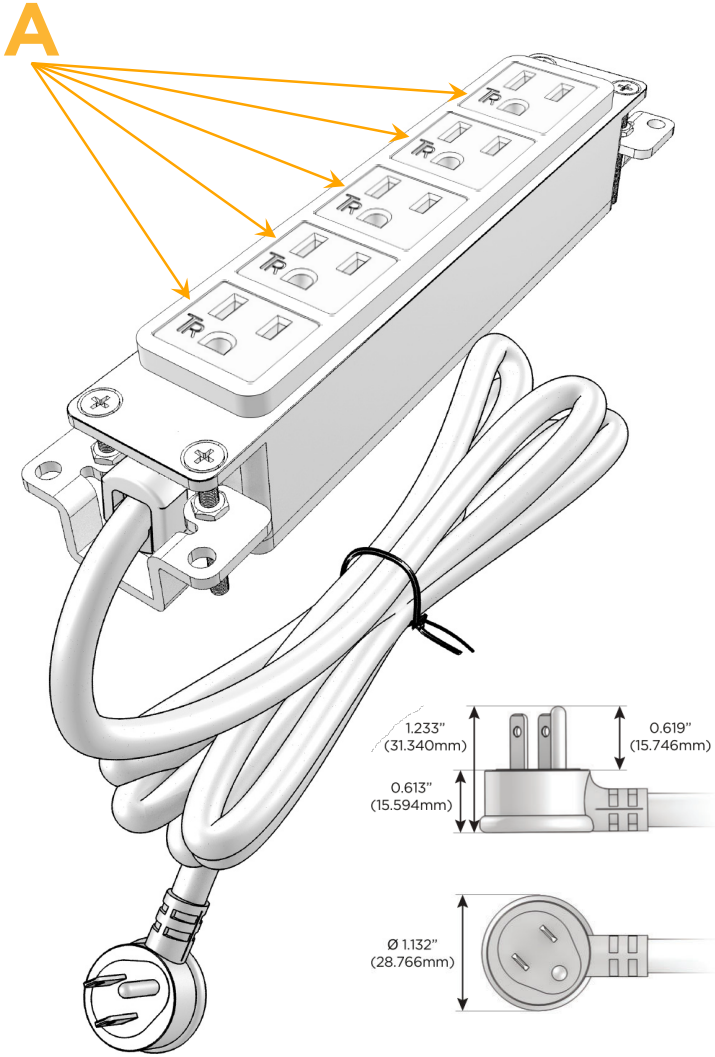

Bezel Finish: **ANTIQUED ARCHITECTURAL BRONZE (ABS)**

Custom Finishes Available M-POWER-5T-AAAAA-BZ5AAB

Features:

Module/Port Options:

- A** Tamper Resistant AC Receptacle
- E** USB-A & USB-C (20W)
- M** Double USB-A (Fast Charging Ports - 18W)
- H** HDMI
- 6** CAT 6
- 12** RJ 12
- X** Switched AC
- Y** 3-Way Switch (Low Voltage)
- V** USB-C (45W High Speed Charging Port)
- S** USB-C (25W High Speed Charging Port)
- R** Switched AC (Rocker Switch)
- D** Dimmer Switch

Plug:

Supplied with Low Profile Flat 45° Angle 120 VAC Plug

Optional Standard Straight 120 VAC Plug

Optional Straight 120 VAC Pass-through Plug

- CLEAN, COMPACT DESIGN
- STREAMLINED
- LOW PROFILE
- SIDE-EXITING CORDS
- PLUG & PLAY
- 6' AC CORD & PLUG (FLAT PLUG STANDARD)
- CUSTOMIZABLE CONFIGURATIONS AND FINISHES
- UL LISTED FOR MOUNTING IN FURNITURE
- 15A

M-POWER-5T

AC POWER & DATA CONNECTIVITY SOLUTION

M-POWER-5T-AAAAA-BZ5AAB

Specs:

Modules/Ports:

- A Tamper Resistant AC Receptacle

Distributed by

Mormax Company, Inc.