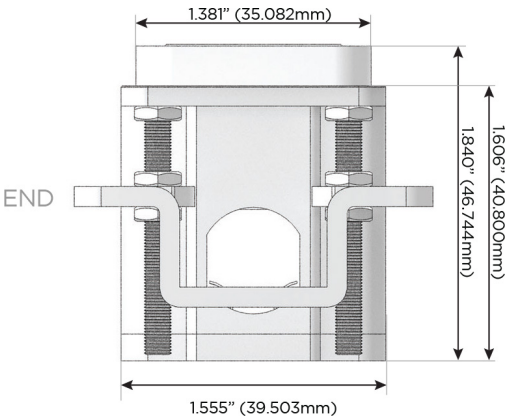

Plug:

Supplied with Low Profile Flat 45° Angle 120 VAC Plug

Optional Standard Straight 120 VAC Plug

Optional Straight 120 VAC Pass-through Plug

- CLEAN, COMPACT DESIGN
- STREAMLINED
- LOW PROFILE
- SIDE-EXITING CORDS
- PLUG & PLAY
- 6' AC CORD & PLUG (FLAT PLUG STANDARD)
- CUSTOMIZABLE CONFIGURATIONS AND FINISHES
- UL LISTED FOR MOUNTING IN FURNITURE
- 15A

M-POWER-5T

AC POWER & DATA CONNECTIVITY SOLUTION

M-POWER-5T-AAAAA-BZ4B

Specs:

Modules/Ports:

- A Tamper Resistant AC Receptacle

Distributed by

Mormax Company, Inc.