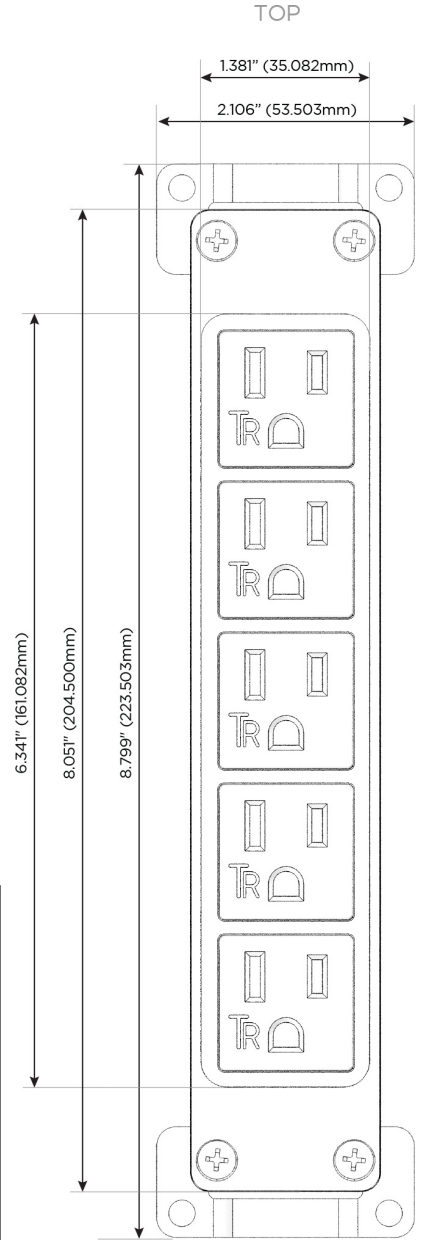

Bezel Finish: **SOLID BRONZE BRUSHED**

Custom Finishes Available M-POWER-5T-AAAAA-BZ4B

Features:

Module/Port Options:

- A** Tamper Resistant AC Receptacle
- E** USB-A & USB-C (20W)
- M** Double USB-A (Fast Charging Ports - 18W)
- H** HDMI
- 6** CAT 6
- 12** RJ 12
- X** Switched AC
- Y** 3-Way Switch (Low Voltage)
- V** USB-C (45W High Speed Charging Port)
- S** USB-C (25W High Speed Charging Port)
- R** Switched AC (Rocker Switch)
- D** Dimmer Switch

Plug:

Supplied with Low Profile Flat 45° Angle 120 VAC Plug

Optional Standard Straight 120 VAC Plug

Optional Straight 120 VAC Pass-through Plug

- CLEAN, COMPACT DESIGN
- STREAMLINED
- LOW PROFILE
- SIDE-EXITING CORDS
- PLUG & PLAY
- 6' AC CORD & PLUG (FLAT PLUG STANDARD)
- CUSTOMIZABLE CONFIGURATIONS AND FINISHES
- UL LISTED FOR MOUNTING IN FURNITURE
- 15A

M-POWER-5T

AC POWER & DATA CONNECTIVITY SOLUTION

M-POWER-5T-AAAAA-BZ4B

Specs:

Modules/Ports:

- A Tamper Resistant AC Receptacle

Distributed by

Mormax Company, Inc.