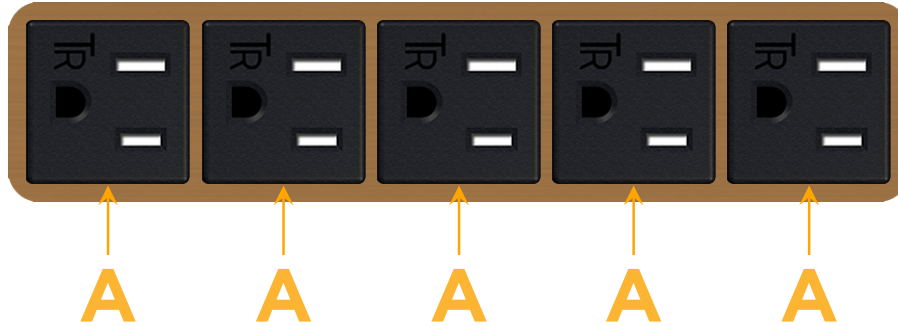

sales@mormax.com

mormax.com

Metro Light & Power's line of power & data solutions offers sophisticated design elements combined with greater ease of installation. Streamlined and low-profile, enhanced by side-exiting cords, our outlets advance the industry with their cutting edge look and feel. We believe flexibility is key, and we provide a variety of mounting options, including the ability to mount in limited spaces. Our outlets are available in many finishes and configurations, in addition to a custom color and finish capability for our clients.

Bezel Finish: **SOLID BRONZE BRUSHED**

Custom Finishes Available M-POWER-5T-AAAAA-BZ4B

Features:

Module/Port Options:

- A** Tamper Resistant AC Receptacle
- E** USB-A & USB-C (20W)
- M** Double USB-A (Fast Charging Ports - 18W)
- H** HDMI
- 6** CAT 6
- 12** RJ 12
- X** Switched AC
- Y** 3-Way Switch (Low Voltage)
- V** USB-C (45W High Speed Charging Port)
- S** USB-C (25W High Speed Charging Port)
- R** Switched AC (Rocker Switch)
- D** Dimmer Switch

Plug:

Supplied with Low Profile Flat 45° Angle 120 VAC Plug

Optional Standard Straight 120 VAC Plug

Optional Straight 120 VAC Pass-through Plug

- CLEAN, COMPACT DESIGN
- STREAMLINED
- LOW PROFILE
- SIDE-EXITING CORDS
- PLUG & PLAY
- 6' AC CORD & PLUG (FLAT PLUG STANDARD)
- CUSTOMIZABLE CONFIGURATIONS AND FINISHES
- UL LISTED FOR MOUNTING IN FURNITURE
- 15A

M-POWER-5T

AC POWER & DATA CONNECTIVITY SOLUTION

M-POWER-5T-AAAAA-BZ4B

Specs:

Modules/Ports:

- A Tamper Resistant AC Receptacle

Distributed by

Mormax Company, Inc.