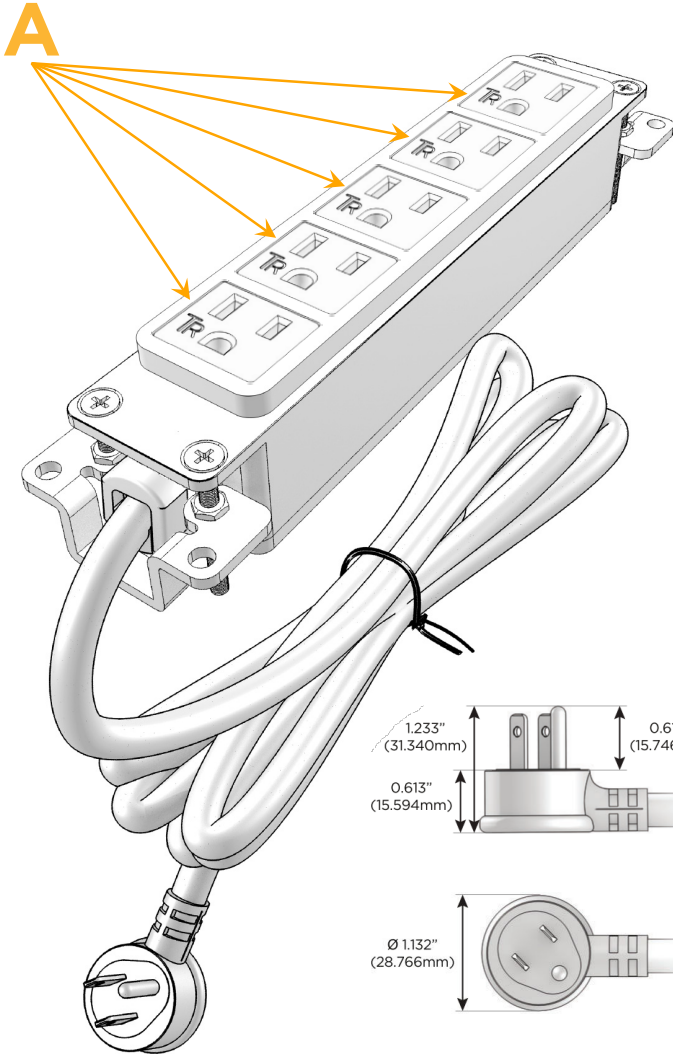

Bezel Finish: **SOLID BRONZE BRUSHED**

Custom Finishes Available M-POWER-5T-AAAAA-BZ4B

Features:

Module/Port Options:

- A** Tamper Resistant AC Receptacle
- E** USB-A & USB-C (20W)
- M** Double USB-A (Fast Charging Ports - 18W)
- H** HDMI
- 6** CAT 6
- 12** RJ 12
- X** Switched AC
- Y** 3-Way Switch (Low Voltage)
- V** USB-C (45W High Speed Charging Port)
- S** USB-C (25W High Speed Charging Port)
- R** Switched AC (Rocker Switch)
- D** Dimmer Switch

Plug:

Supplied with Low Profile Flat 45° Angle 120 VAC Plug

Optional Standard Straight 120 VAC Plug

Optional Straight 120 VAC Pass-through Plug

- CLEAN, COMPACT DESIGN
- STREAMLINED
- LOW PROFILE
- SIDE-EXITING CORDS
- PLUG & PLAY
- 6' AC CORD & PLUG (FLAT PLUG STANDARD)
- CUSTOMIZABLE CONFIGURATIONS AND FINISHES
- UL LISTED FOR MOUNTING IN FURNITURE
- 15A

M-POWER-5T

AC POWER & DATA CONNECTIVITY SOLUTION

M-POWER-5T-AAAAA-BZ4B

Specs:

Modules/Ports:

- A Tamper Resistant AC Receptacle

Distributed by

Mormax Company, Inc.