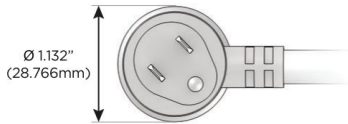

Plug:

Supplied with Low Profile Flat 45° Angle 120 VAC Plug

Optional Standard Straight 120 VAC Plug

Optional Straight 120 VAC Pass-through Plug

- CLEAN, COMPACT DESIGN
- STREAMLINED
- LOW PROFILE
- SIDE-EXITING CORDS
- PLUG & PLAY
- 6' AC CORD & PLUG (FLAT PLUG STANDARD)
- CUSTOMIZABLE CONFIGURATIONS AND FINISHES
- UL LISTED FOR MOUNTING IN FURNITURE
- 15A

M-POWER-5T

AC POWER & DATA CONNECTIVITY SOLUTION

M-POWER-5T-AAAAA-BRAAB

Specs:

Modules/Ports:

- A Tamper Resistant AC Receptacle

TOP

SIDE