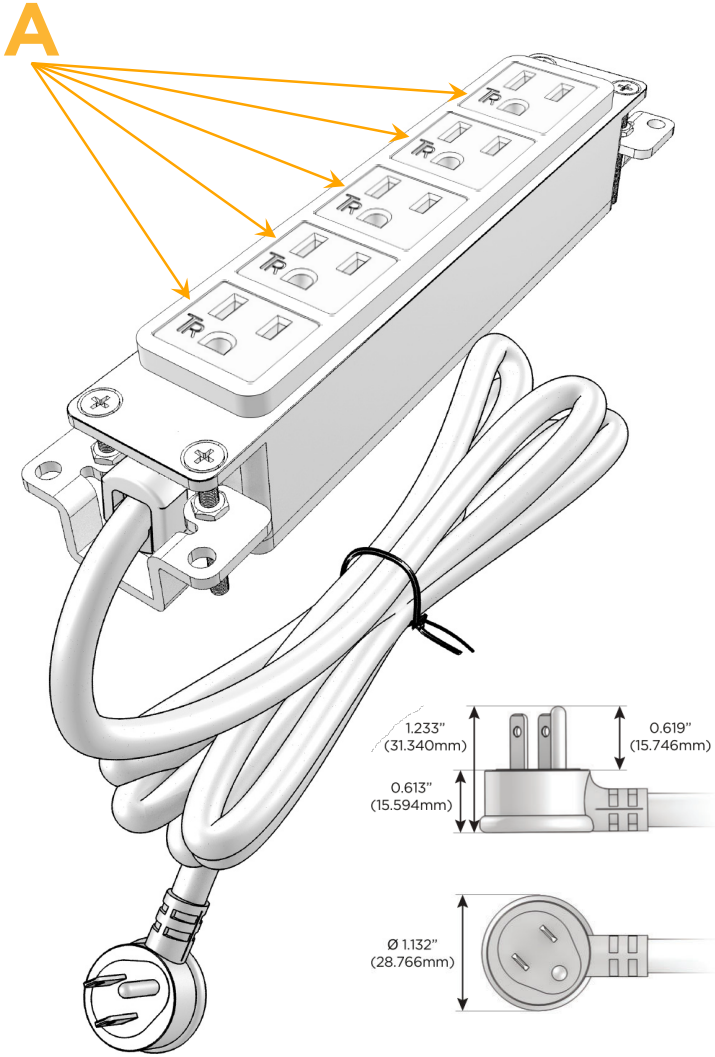

Bezel Finish: **BRASS ANTIQUED (ABS)**

Custom Finishes Available M-POWER-5T-AAAAA-BRAAB

Features:

Module/Port Options:

- A** Tamper Resistant AC Receptacle
- E** USB-A & USB-C (20W)
- M** Double USB-A (Fast Charging Ports - 18W)
- H** HDMI
- 6** CAT 6
- 12** RJ 12
- X** Switched AC
- Y** 3-Way Switch (Low Voltage)
- V** USB-C (45W High Speed Charging Port)
- S** USB-C (25W High Speed Charging Port)
- R** Switched AC (Rocker Switch)
- D** Dimmer Switch

Plug:

Supplied with Low Profile Flat 45° Angle 120 VAC Plug

Optional Standard Straight 120 VAC Plug

Optional Straight 120 VAC Pass-through Plug

- CLEAN, COMPACT DESIGN
- STREAMLINED
- LOW PROFILE
- SIDE-EXITING CORDS
- PLUG & PLAY
- 6' AC CORD & PLUG (FLAT PLUG STANDARD)
- CUSTOMIZABLE CONFIGURATIONS AND FINISHES
- UL LISTED FOR MOUNTING IN FURNITURE
- 15A

M-POWER-5T

AC POWER & DATA CONNECTIVITY SOLUTION

M-POWER-5T-AAAAA-BRAAB

Specs:

Modules/Ports:

- A Tamper Resistant AC Receptacle

TOP

SIDE