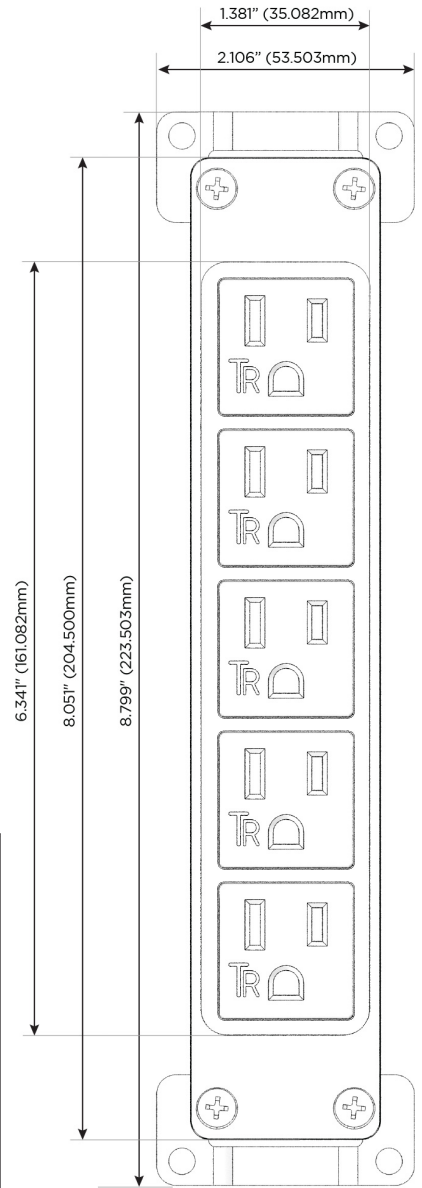

Bezel Finish: **BRASS ANTIQUED (ABS)**

Custom Finishes Available M-POWER-5T-AAAAA-BRAAB

Features:

Module/Port Options:

- A** Tamper Resistant AC Receptacle
- E** USB-A & USB-C (20W)
- M** Double USB-A (Fast Charging Ports - 18W)
- H** HDMI
- 6** CAT 6
- 12** RJ 12
- X** Switched AC
- Y** 3-Way Switch (Low Voltage)
- V** USB-C (45W High Speed Charging Port)
- S** USB-C (25W High Speed Charging Port)
- R** Switched AC (Rocker Switch)
- D** Dimmer Switch

Plug:

Supplied with Low Profile Flat 45° Angle 120 VAC Plug

Optional Standard Straight 120 VAC Plug

Optional Straight 120 VAC Pass-through Plug

- CLEAN, COMPACT DESIGN
- STREAMLINED
- LOW PROFILE
- SIDE-EXITING CORDS
- PLUG & PLAY
- 6' AC CORD & PLUG (FLAT PLUG STANDARD)
- CUSTOMIZABLE CONFIGURATIONS AND FINISHES
- UL LISTED FOR MOUNTING IN FURNITURE
- 15A

M-POWER-5T

AC POWER & DATA CONNECTIVITY SOLUTION

M-POWER-5T-AAAAA-BRAAB

Specs:

Modules/Ports:

- A Tamper Resistant AC Receptacle

TOP

SIDE