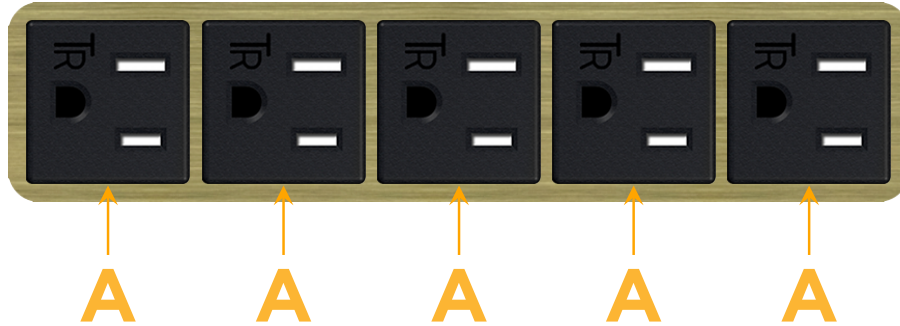

sales@mormax.com

mormax.com

Metro Light & Power's line of power & data solutions offers sophisticated design elements combined with greater ease of installation. Streamlined and low-profile, enhanced by side-exiting cords, our outlets advance the industry with their cutting edge look and feel. We believe flexibility is key, and we provide a variety of mounting options, including the ability to mount in limited spaces. Our outlets are available in many finishes and configurations, in addition to a custom color and finish capability for our clients.

Bezel Finish: **BRASS ANTIQUED (ABS)**

Custom Finishes Available M-POWER-5T-AAAAA-BRAAB

Features:

Module/Port Options:

- A** Tamper Resistant AC Receptacle
- E** USB-A & USB-C (20W)
- M** Double USB-A (Fast Charging Ports - 18W)
- H** HDMI
- 6** CAT 6
- 12** RJ 12
- X** Switched AC
- Y** 3-Way Switch (Low Voltage)
- V** USB-C (45W High Speed Charging Port)
- S** USB-C (25W High Speed Charging Port)
- R** Switched AC (Rocker Switch)
- D** Dimmer Switch

Plug:

Supplied with Low Profile Flat 45° Angle 120 VAC Plug

Optional Standard Straight 120 VAC Plug

Optional Straight 120 VAC Pass-through Plug

- CLEAN, COMPACT DESIGN
- STREAMLINED
- LOW PROFILE
- SIDE-EXITING CORDS
- PLUG & PLAY
- 6' AC CORD & PLUG (FLAT PLUG STANDARD)
- CUSTOMIZABLE CONFIGURATIONS AND FINISHES
- UL LISTED FOR MOUNTING IN FURNITURE
- 15A

M-POWER-5T

AC POWER & DATA CONNECTIVITY SOLUTION

M-POWER-5T-AAAAA-BRAAB

Specs:

Modules/Ports:

- A Tamper Resistant AC Receptacle

TOP

SIDE