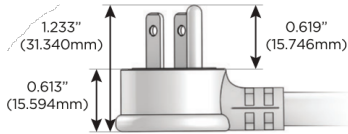

M-POWER-5T

AC POWER & DATA CONNECTIVITY SOLUTION

M-POWER-5T-AAAAA-BRAAB

Specs:

Modules/Ports:

- A Tamper Resistant AC Receptacle

TOP

SIDE