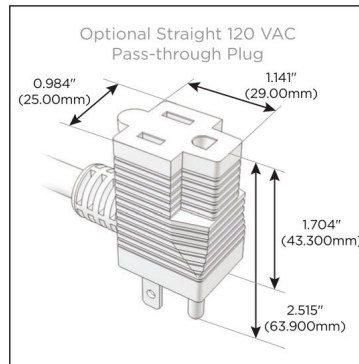

Plug:

Supplied with Low Profile Flat 45° Angle 120 VAC Plug

Optional Standard Straight 120 VAC Plug

Optional Straight 120 VAC Pass-through Plug

- CLEAN, COMPACT DESIGN
- STREAMLINED
- LOW PROFILE
- SIDE-EXITING CORDS
- PLUG & PLAY
- 6' AC CORD & PLUG (FLAT PLUG STANDARD)
- CUSTOMIZABLE CONFIGURATIONS AND FINISHES
- UL LISTED FOR MOUNTING IN FURNITURE
- 15A

M-POWER-5T

AC POWER & DATA CONNECTIVITY SOLUTION

M-POWER-5T-AAAAA-BRAAB

Specs:

Modules/Ports:

- A Tamper Resistant AC Receptacle

TOP

SIDE