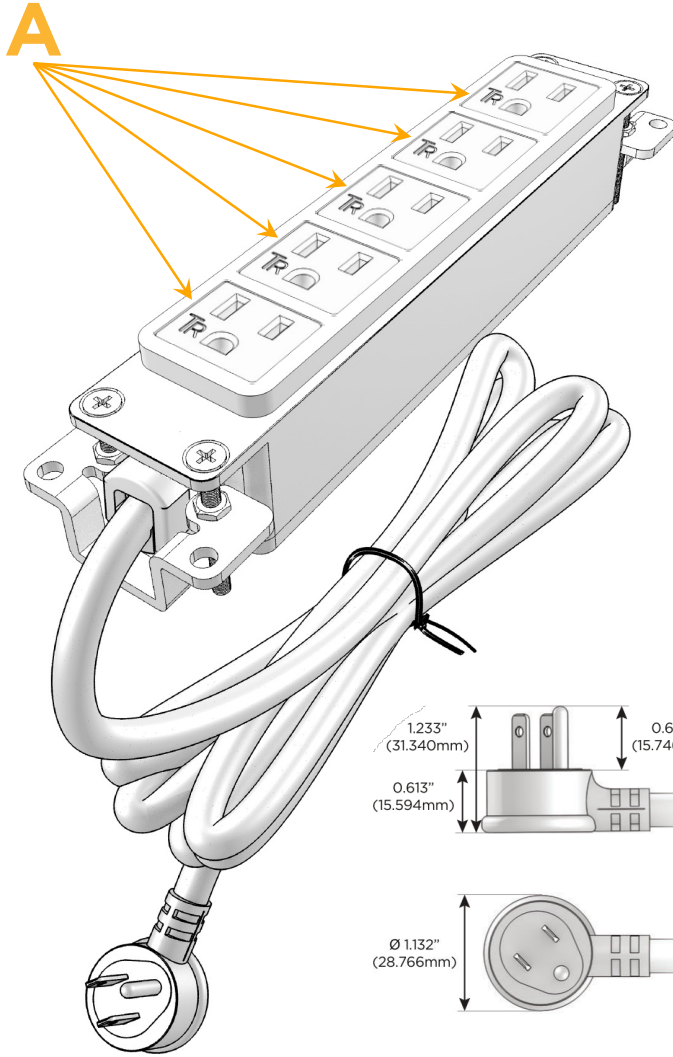

M-POWER-5T

AC POWER & DATA CONNECTIVITY SOLUTION

M-POWER-5T-AAAAA-BAB

Specs:

Modules/Ports:

- A Tamper Resistant AC Receptacle

Distributed by

Mormax Company, Inc.

8 Westchester Plaza

Elmsford, NY 10523

914-699-0101

sales@mormax.com

mormax.com