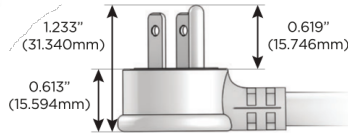

M-POWER-5T

AC POWER & DATA CONNECTIVITY SOLUTION

M-POWER-5T-AAAAA-BAB

Specs:

Modules/Ports:

- A Tamper Resistant AC Receptacle

Distributed by

Mormax Company, Inc.

8 Westchester Plaza

Elmsford, NY 10523

914-699-0101

sales@mormax.com

mormax.com

TOP