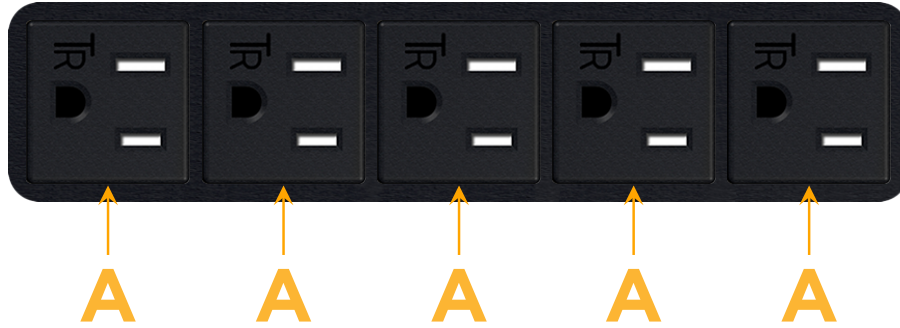

M-POWER-5T

AC POWER & DATA CONNECTIVITY SOLUTION

M-POWER-5T-AAAAA-BAB

Distributed by

Mormax Company, Inc.

8 Westchester Plaza

Elmsford, NY 10523

914-699-0101

sales@mormax.com

mormax.com

Metro Light & Power's line of power & data solutions offers sophisticated design elements combined with greater ease of installation. Streamlined and low-profile, enhanced by side-exiting cords, our outlets advance the industry with their cutting edge look and feel. We believe flexibility is key, and we provide a variety of mounting options, including the ability to mount in limited spaces. Our outlets are available in many finishes and configurations, in addition to a custom color and finish capability for our clients.

Bezel Finish: **BLACK (ABS)**

Custom Finishes Available M-POWER-5T-AAAAA-BAB

Features:

Module/Port Options:

- **A** Tamper Resistant AC Receptacle
- **E** USB-A & USB-C (20W)
- **M** Double USB-A (Fast Charging Ports - 18W)
- **H** HDMI
- **6** CAT 6
- **12** RJ 12
- **X** Switched AC
- **Y** 3-Way Switch (Low Voltage)
- **V** USB-C (45W High Speed Charging Port)
- **S** USB-C (25W High Speed Charging Port)
- **R** Switched AC (Rocker Switch)
- **D** Dimmer Switch

Plug:

Supplied with Low Profile Flat 45° Angle 120 VAC Plug

Optional Standard Straight 120 VAC Plug

Optional Straight 120 VAC Pass-through Plug

- CLEAN, COMPACT DESIGN
- STREAMLINED
- LOW PROFILE
- SIDE-EXITING CORDS
- PLUG & PLAY
- 6' AC CORD & PLUG (FLAT PLUG STANDARD)
- CUSTOMIZABLE CONFIGURATIONS AND FINISHES
- UL LISTED FOR MOUNTING IN FURNITURE
- 15A