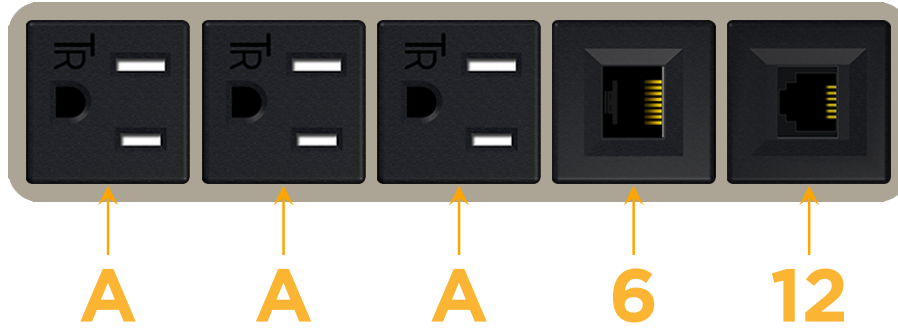

M-POWER-5T

AC POWER & DATA CONNECTIVITY SOLUTION

M-POWER-5T-AAA612-SAB

Distributed by

Mormax Company, Inc.

8 Westchester Plaza

Elmsford, NY 10523

914-699-0101

sales@mormax.com

mormax.com

Metro Light & Power's line of power & data solutions offers sophisticated design elements combined with greater ease of installation. Streamlined and low-profile, enhanced by side-exiting cords, our outlets advance the industry with their cutting edge look and feel. We believe flexibility is key, and we provide a variety of mounting options, including the ability to mount in limited spaces. Our outlets are available in many finishes and configurations, in addition to a custom color and finish capability for our clients.

Bezel Finish: **SATIN NICKEL (ABS)**

Custom Finishes Available M-POWER-5T-AAA612-SAB

Features:

Module/Port Options:

- **A** Tamper Resistant AC Receptacle
- **E** USB-A & USB-C (20W)
- **M** Double USB-A (Fast Charging Ports - 18W)
- **H** HDMI
- **6** CAT 6
- **12** RJ 12
- **X** Switched AC
- **Y** 3-Way Switch (Low Voltage)
- **V** USB-C (45W High Speed Charging Port)
- **S** USB-C (25W High Speed Charging Port)
- **R** Switched AC (Rocker Switch)
- **D** Dimmer Switch

Plug:

Supplied with Low Profile Flat 45° Angle 120 VAC Plug

Optional Standard Straight 120 VAC Plug

Optional Straight 120 VAC Pass-through Plug

- CLEAN, COMPACT DESIGN
- STREAMLINED
- LOW PROFILE
- SIDE-EXITING CORDS
- PLUG & PLAY
- 6' AC CORD & PLUG (FLAT PLUG STANDARD)
- CUSTOMIZABLE CONFIGURATIONS AND FINISHES
- UL LISTED FOR MOUNTING IN FURNITURE
- 15A