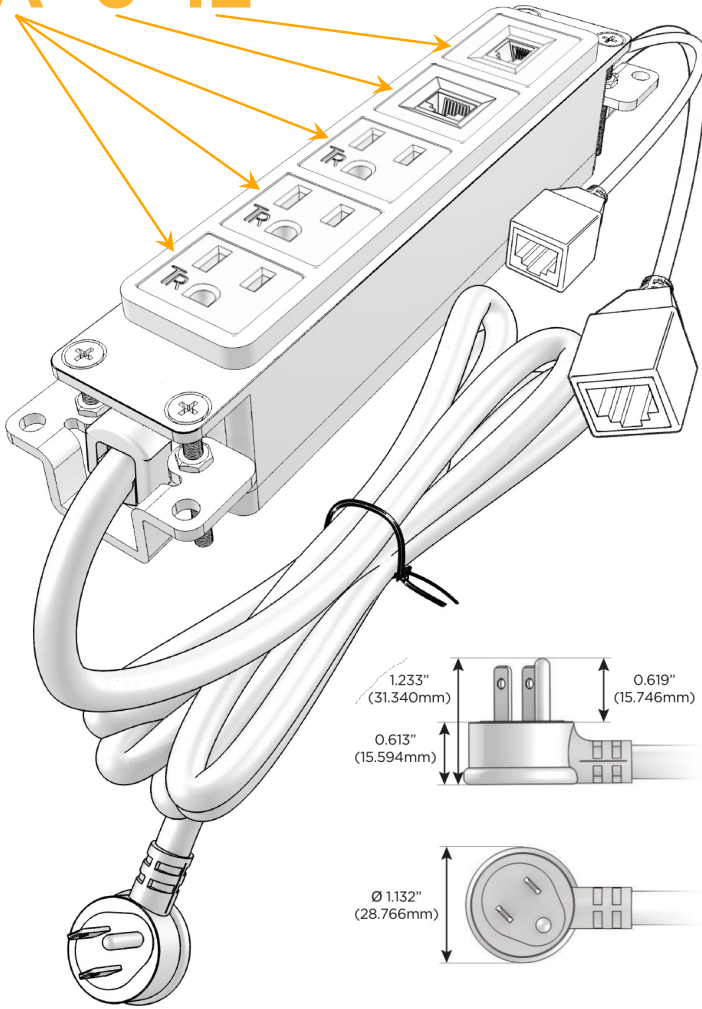

#### Module/Port Options:

- A** Tamper Resistant AC Receptacle
- E** USB-A & USB-C (20W)
- M** Double USB-A (Fast Charging Ports - 18W)
- H** HDMI
- 6** CAT 6
- 12** RJ 12
- X** Switched AC
- Y** 3-Way Switch (Low Voltage)
- V** USB-C (45W High Speed Charging Port)
- S** USB-C (25W High Speed Charging Port)
- R** Switched AC (Rocker Switch)
- D** Dimmer Switch

#### Plug:

Supplied with Low Profile Flat 45° Angle 120 VAC Plug

Optional Standard Straight 120 VAC Plug

Optional Straight 120 VAC Pass-through Plug

- CLEAN, COMPACT DESIGN
- STREAMLINED
- LOW PROFILE
- SIDE-EXITING CORDS
- PLUG & PLAY
- 6' AC CORD & PLUG (FLAT PLUG STANDARD)
- CUSTOMIZABLE CONFIGURATIONS AND FINISHES
- UL LISTED FOR MOUNTING IN FURNITURE
- 15A

# M-POWER-5T

AC POWER & DATA CONNECTIVITY SOLUTION

M-POWER-5T-AAA612-SAB

Specs:

**Modules/Ports:**

- A** Tamper Resistant AC Receptacle
- 6** CAT 6
- 12** RJ 12

**A 6 12**

Distributed by