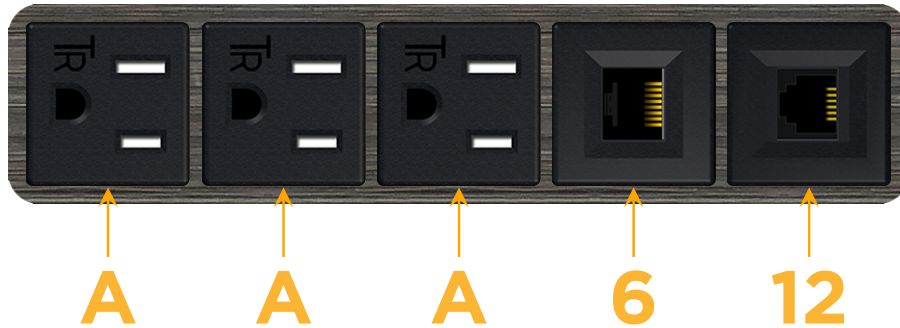

Bezel Finish: **GUNMETAL (ABS)**

Custom Finishes Available M-POWER-5T-AAA612-S3AB

Features:

**Module/Port Options:**

- A** Tamper Resistant AC Receptacle
- E** USB-A & USB-C (20W)
- M** Double USB-A (Fast Charging Ports - 18W)
- H** HDMI
- 6** CAT 6
- 12** RJ 12
- X** Switched AC
- Y** 3-Way Switch (Low Voltage)
- V** USB-C (45W High Speed Charging Port)
- S** USB-C (25W High Speed Charging Port)
- R** Switched AC (Rocker Switch)
- D** Dimmer Switch

**Plug:**

Supplied with Low Profile Flat 45° Angle 120 VAC Plug

Optional Standard Straight 120 VAC Plug

Optional Straight 120 VAC Pass-through Plug

- CLEAN, COMPACT DESIGN
- STREAMLINED
- LOW PROFILE
- SIDE-EXITING CORDS
- PLUG & PLAY
- 6' AC CORD & PLUG (FLAT PLUG STANDARD)
- CUSTOMIZABLE CONFIGURATIONS AND FINISHES
- UL LISTED FOR MOUNTING IN FURNITURE
- 15A

# M-POWER-5T

AC POWER & DATA CONNECTIVITY SOLUTION

M-POWER-5T-AAA612-S3AB

Specs:

**Modules/Ports:**

- A** Tamper Resistant AC Receptacle
- 6** CAT 6
- 12** RJ 12

**A 6 12**

Distributed by