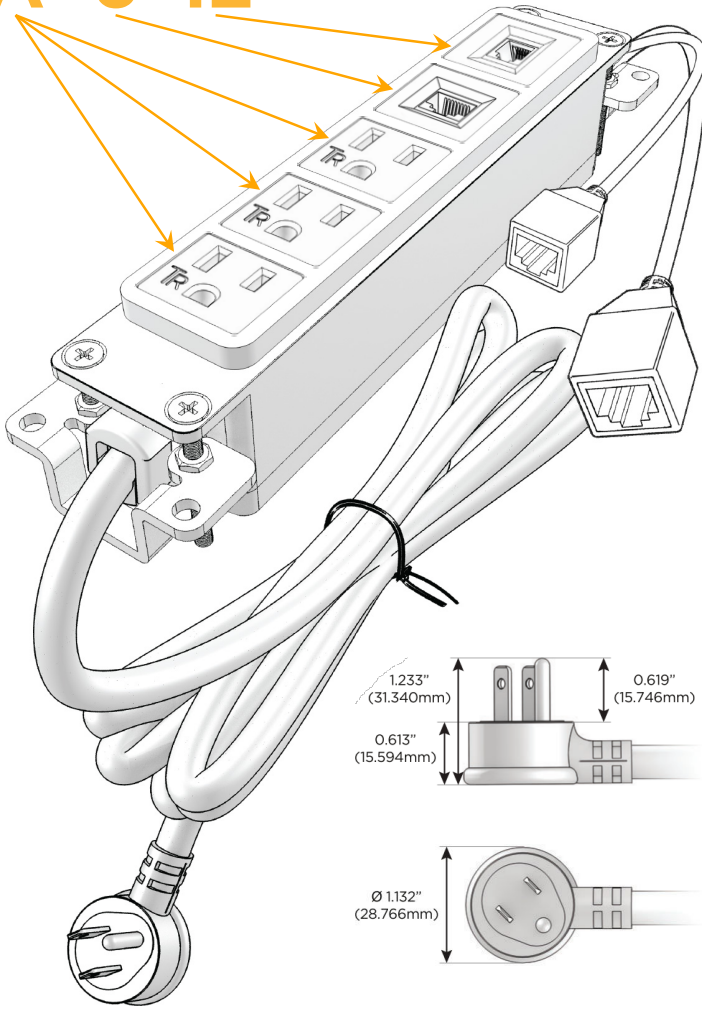

Bezel Finish: **GUNMETAL (ABS)**

Custom Finishes Available M-POWER-5T-AAA612-S3AB

Features:

**Module/Port Options:**

- A** Tamper Resistant AC Receptacle
- E** USB-A & USB-C (20W)
- M** Double USB-A (Fast Charging Ports - 18W)
- H** HDMI
- 6** CAT 6
- 12** RJ 12
- X** Switched AC
- Y** 3-Way Switch (Low Voltage)
- V** USB-C (45W High Speed Charging Port)
- S** USB-C (25W High Speed Charging Port)
- R** Switched AC (Rocker Switch)
- D** Dimmer Switch

**Plug:**

Supplied with Low Profile Flat 45° Angle 120 VAC Plug

Optional Standard Straight 120 VAC Plug

Optional Straight 120 VAC Pass-through Plug

- CLEAN, COMPACT DESIGN
- STREAMLINED
- LOW PROFILE
- SIDE-EXITING CORDS
- PLUG & PLAY
- 6' AC CORD & PLUG (FLAT PLUG STANDARD)
- CUSTOMIZABLE CONFIGURATIONS AND FINISHES
- UL LISTED FOR MOUNTING IN FURNITURE
- 15A

# M-POWER-5T

AC POWER & DATA CONNECTIVITY SOLUTION

M-POWER-5T-AAA612-S3AB

Specs:

**Modules/Ports:**

- A** Tamper Resistant AC Receptacle
- 6** CAT 6
- 12** RJ 12

**A 6 12**

Distributed by