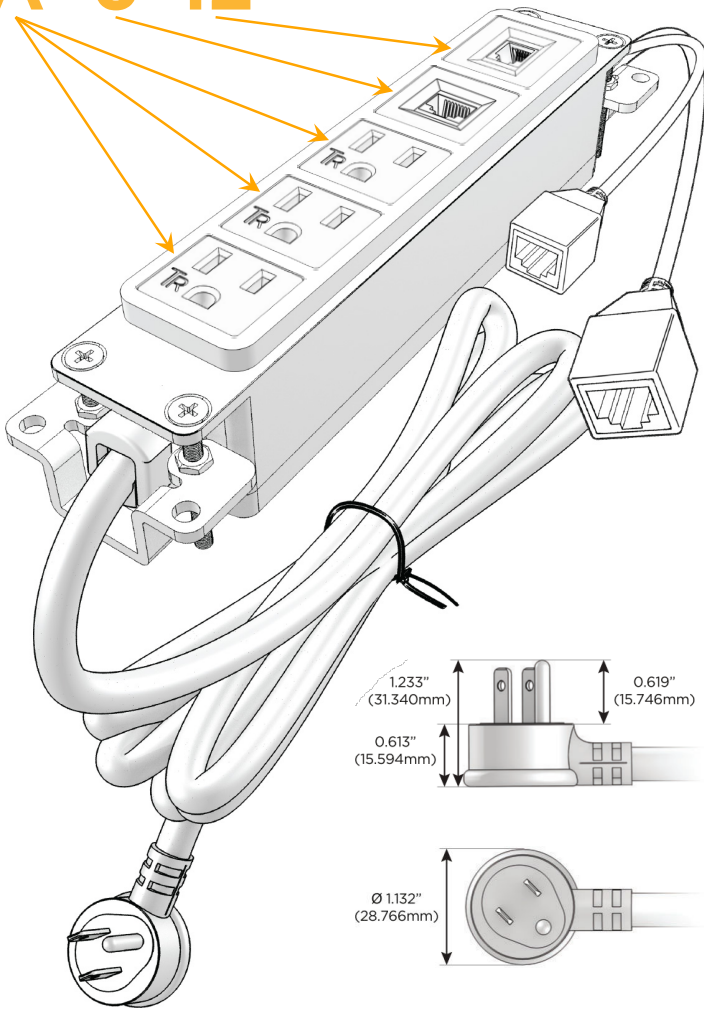

### Module/Port Options:

- A** Tamper Resistant AC Receptacle
- E** USB-A & USB-C (20W)
- M** Double USB-A (Fast Charging Ports - 18W)
- H** HDMI
- 6** CAT 6
- 12** RJ 12
- X** Switched AC
- Y** 3-Way Switch (Low Voltage)
- V** USB-C (45W High Speed Charging Port)
- S** USB-C (25W High Speed Charging Port)
- R** Switched AC (Rocker Switch)
- D** Dimmer Switch

### Plug:

Supplied with Low Profile Flat 45° Angle 120 VAC Plug

Optional Standard Straight 120 VAC Plug

Optional Straight 120 VAC Pass-through Plug

- CLEAN, COMPACT DESIGN
- STREAMLINED
- LOW PROFILE
- SIDE-EXITING CORDS
- PLUG & PLAY
- 6' AC CORD & PLUG (FLAT PLUG STANDARD)
- CUSTOMIZABLE CONFIGURATIONS AND FINISHES
- UL LISTED FOR MOUNTING IN FURNITURE
- 15A

# M-POWER-5T

AC POWER & DATA CONNECTIVITY SOLUTION

M-POWER-5T-AAA612-CUAB

Specs:

**Modules/Ports:**

- A** Tamper Resistant AC Receptacle
- 6** CAT 6
- 12** RJ 12

**A 6 12**

Distributed by