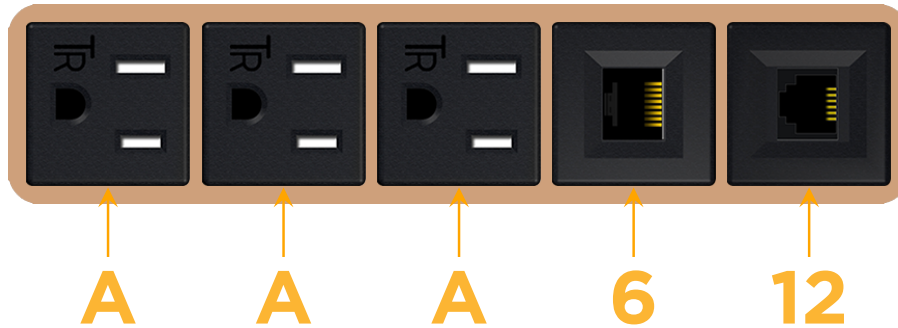

M-POWER-5T

AC POWER & DATA CONNECTIVITY SOLUTION

M-POWER-5T-AAA612-CUAB

Distributed by

Mormax Company, Inc.

8 Westchester Plaza

Elmsford, NY 10523

914-699-0101

sales@mormax.com

mormax.com

Metro Light & Power's line of power & data solutions offers sophisticated design elements combined with greater ease of installation. Streamlined and low-profile, enhanced by side-exiting cords, our outlets advance the industry with their cutting edge look and feel. We believe flexibility is key, and we provide a variety of mounting options, including the ability to mount in limited spaces. Our outlets are available in many finishes and configurations, in addition to a custom color and finish capability for our clients.

Bezel Finish: **COPPER (ABS)**

Custom Finishes Available M-POWER-5T-AAA612-CUAB

Features:

Module/Port Options:

- **A** Tamper Resistant AC Receptacle
- **E** USB-A & USB-C (20W)
- **M** Double USB-A (Fast Charging Ports - 18W)
- **H** HDMI
- **6** CAT 6
- **12** RJ 12
- **X** Switched AC
- **Y** 3-Way Switch (Low Voltage)
- **V** USB-C (45W High Speed Charging Port)
- **S** USB-C (25W High Speed Charging Port)
- **R** Switched AC (Rocker Switch)
- **D** Dimmer Switch

Plug:

Supplied with Low Profile Flat 45° Angle 120 VAC Plug

Optional Standard Straight 120 VAC Plug

Optional Straight 120 VAC Pass-through Plug

- CLEAN, COMPACT DESIGN
- STREAMLINED
- LOW PROFILE
- SIDE-EXITING CORDS
- PLUG & PLAY
- 6' AC CORD & PLUG (FLAT PLUG STANDARD)
- CUSTOMIZABLE CONFIGURATIONS AND FINISHES
- UL LISTED FOR MOUNTING IN FURNITURE
- 15A