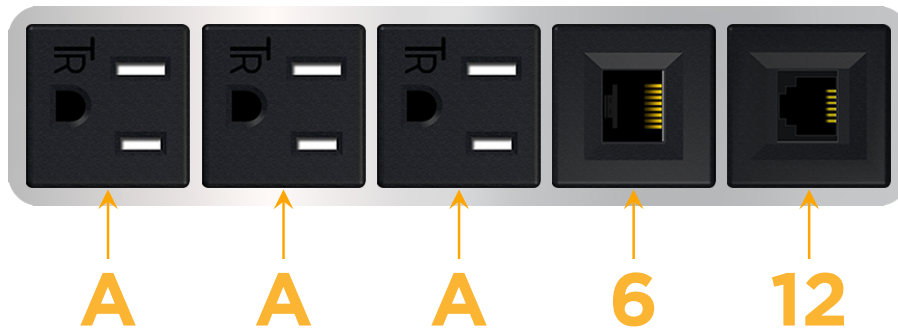

M-POWER-5T

AC POWER & DATA CONNECTIVITY SOLUTION

M-POWER-5T-AAA612-CRAB

Distributed by

Mormax Company, Inc.

8 Westchester Plaza

Elmsford, NY 10523

914-699-0101

sales@mormax.com

mormax.com

Metro Light & Power's line of power & data solutions offers sophisticated design elements combined with greater ease of installation. Streamlined and low-profile, enhanced by side-exiting cords, our outlets advance the industry with their cutting edge look and feel. We believe flexibility is key, and we provide a variety of mounting options, including the ability to mount in limited spaces. Our outlets are available in many finishes and configurations, in addition to a custom color and finish capability for our clients.

Bezel Finish: **CHROME (ABS)**
Custom Finishes Available M-POWER-5T-AAA612-CRAB

Features:

Module/Port Options:

- A Tamper Resistant AC Receptacle
- E USB-A & USB-C (20W)
- M Double USB-A (Fast Charging Ports - 18W)
- H HDMI
- 6 CAT 6
- 12 RJ 12
- X Switched AC
- Y 3-Way Switch (Low Voltage)
- V USB-C (45W High Speed Charging Port)
- S USB-C (25W High Speed Charging Port)
- R Switched AC (Rocker Switch)
- D Dimmer Switch

Plug:

- Supplied with Low Profile Flat 45° Angle 120 VAC Plug
- Optional Standard Straight 120 VAC Plug
- Optional Straight 120 VAC Pass-through Plug

- CLEAN, COMPACT DESIGN
- STREAMLINED
- LOW PROFILE
- SIDE-EXITING CORDS
- PLUG & PLAY
- 6' AC CORD & PLUG (FLAT PLUG STANDARD)
- CUSTOMIZABLE CONFIGURATIONS AND FINISHES
- UL LISTED FOR MOUNTING IN FURNITURE
- 15A