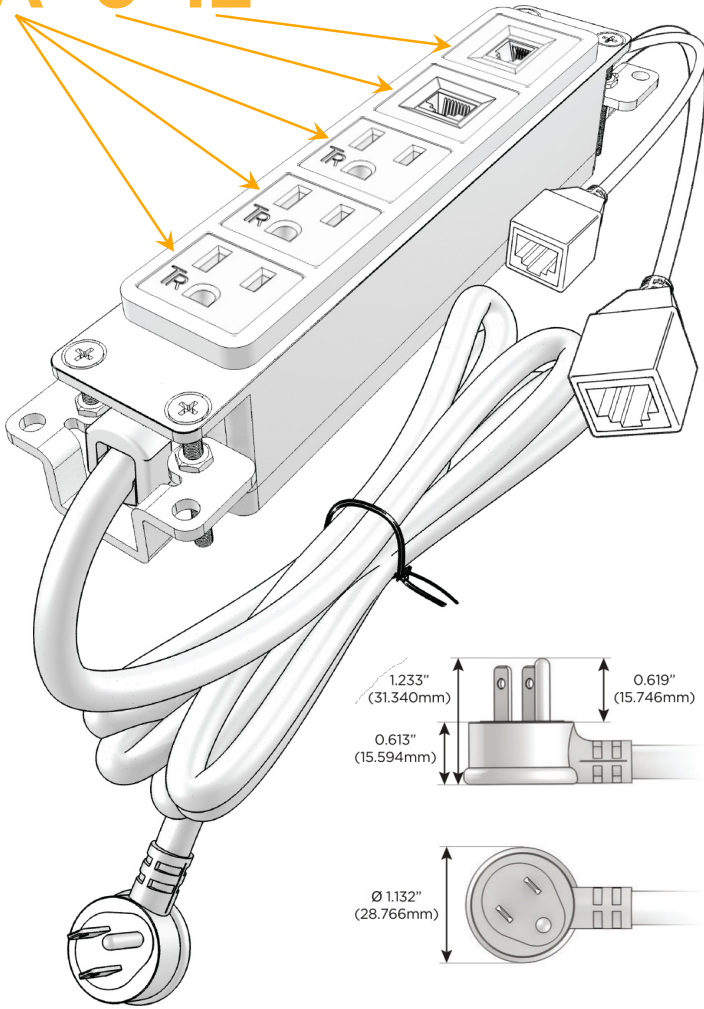

M-POWER-5T

AC POWER & DATA CONNECTIVITY SOLUTION

M-POWER-5T-AAA612-CRAB

Specs:

Modules/Ports:

- **A** Tamper Resistant AC Receptacle
- **6** CAT 6
- **12** RJ 12

A 6 12