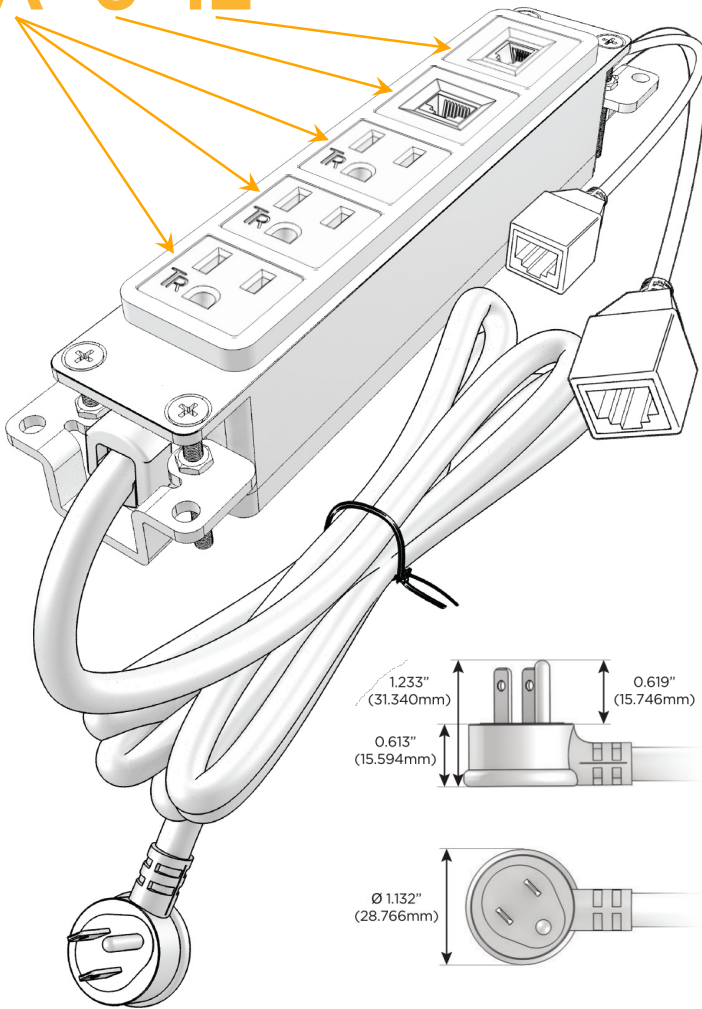

Bezel Finish: **CHAMPAGNE (ABS)**

Custom Finishes Available M-POWER-5T-AAA612-CHAB

Features:

**Module/Port Options:**

- A** Tamper Resistant AC Receptacle
- E** USB-A & USB-C (20W)
- M** Double USB-A (Fast Charging Ports - 18W)
- H** HDMI
- 6** CAT 6
- 12** RJ 12
- X** Switched AC
- Y** 3-Way Switch (Low Voltage)
- V** USB-C (45W High Speed Charging Port)
- S** USB-C (25W High Speed Charging Port)
- R** Switched AC (Rocker Switch)
- D** Dimmer Switch

**Plug:**

Supplied with Low Profile Flat 45° Angle 120 VAC Plug

Optional Standard Straight 120 VAC Plug

Optional Straight 120 VAC Pass-through Plug

- CLEAN, COMPACT DESIGN
- STREAMLINED
- LOW PROFILE
- SIDE-EXITING CORDS
- PLUG & PLAY
- 6' AC CORD & PLUG (FLAT PLUG STANDARD)
- CUSTOMIZABLE CONFIGURATIONS AND FINISHES
- UL LISTED FOR MOUNTING IN FURNITURE
- 15A

# M-POWER-5T

AC POWER & DATA CONNECTIVITY SOLUTION

M-POWER-5T-AAA612-CHAB

Specs:

**Modules/Ports:**

- A** Tamper Resistant AC Receptacle
- 6** CAT 6
- 12** RJ 12

**A 6 12**

Distributed by