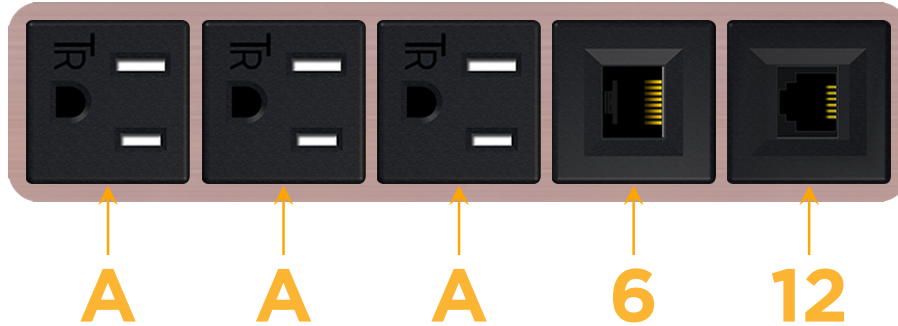

sales@mormax.com

mormax.com

Metro Light & Power's line of power & data solutions offers sophisticated design elements combined with greater ease of installation. Streamlined and low-profile, enhanced by side-exiting cords, our outlets advance the industry with their cutting edge look and feel. We believe flexibility is key, and we provide a variety of mounting options, including the ability to mount in limited spaces. Our outlets are available in many finishes and configurations, in addition to a custom color and finish capability for our clients.

Bezel Finish: **CHAMPAGNE (ABS)**

Custom Finishes Available M-POWER-5T-AAA612-CHAB

Features:

**Module/Port Options:**

- A** Tamper Resistant AC Receptacle
- E** USB-A & USB-C (20W)
- M** Double USB-A (Fast Charging Ports - 18W)
- H** HDMI
- 6** CAT 6
- 12** RJ 12
- X** Switched AC
- Y** 3-Way Switch (Low Voltage)
- V** USB-C (45W High Speed Charging Port)
- S** USB-C (25W High Speed Charging Port)
- R** Switched AC (Rocker Switch)
- D** Dimmer Switch

**Plug:**

Supplied with Low Profile Flat 45° Angle 120 VAC Plug

Optional Standard Straight 120 VAC Plug

Optional Straight 120 VAC Pass-through Plug

- CLEAN, COMPACT DESIGN
- STREAMLINED
- LOW PROFILE
- SIDE-EXITING CORDS
- PLUG & PLAY
- 6' AC CORD & PLUG (FLAT PLUG STANDARD)
- CUSTOMIZABLE CONFIGURATIONS AND FINISHES
- UL LISTED FOR MOUNTING IN FURNITURE
- 15A

# M-POWER-5T

AC POWER & DATA CONNECTIVITY SOLUTION

M-POWER-5T-AAA612-CHAB

Specs:

**Modules/Ports:**

- A** Tamper Resistant AC Receptacle
- 6** CAT 6
- 12** RJ 12

**A 6 12**

Distributed by