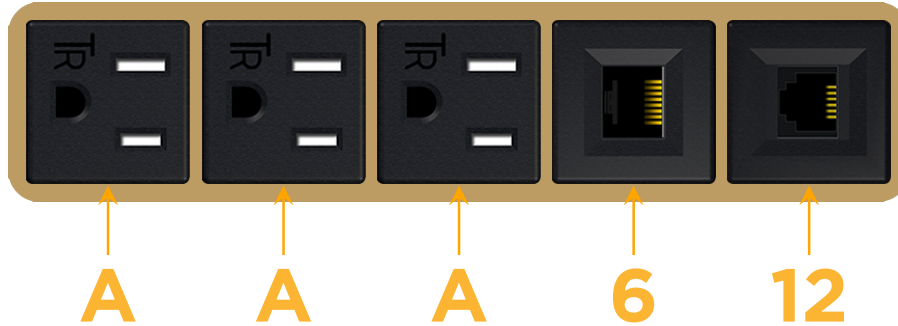

sales@mormax.com

mormax.com

Metro Light & Power's line of power & data solutions offers sophisticated design elements combined with greater ease of installation. Streamlined and low-profile, enhanced by side-exiting cords, our outlets advance the industry with their cutting edge look and feel. We believe flexibility is key, and we provide a variety of mounting options, including the ability to mount in limited spaces. Our outlets are available in many finishes and configurations, in addition to a custom color and finish capability for our clients.

Bezel Finish: **STANDARD BRONZE (ABS)**

Custom Finishes Available M-POWER-5T-AAA612-BZAB

Features:

Module/Port Options:

- A** Tamper Resistant AC Receptacle
- E** USB-A & USB-C (20W)
- M** Double USB-A (Fast Charging Ports - 18W)
- H** HDMI
- 6** CAT 6
- 12** RJ 12
- X** Switched AC
- Y** 3-Way Switch (Low Voltage)
- V** USB-C (45W High Speed Charging Port)
- S** USB-C (25W High Speed Charging Port)
- R** Switched AC (Rocker Switch)
- D** Dimmer Switch

Plug:

- Supplied with Low Profile Flat 45° Angle 120 VAC Plug
- Optional Standard Straight 120 VAC Plug
- Optional Straight 120 VAC Pass-through Plug

- CLEAN, COMPACT DESIGN
- STREAMLINED
- LOW PROFILE
- SIDE-EXITING CORDS
- PLUG & PLAY
- 6' AC CORD & PLUG (FLAT PLUG STANDARD)
- CUSTOMIZABLE CONFIGURATIONS AND FINISHES
- UL LISTED FOR MOUNTING IN FURNITURE
- 15A

M-POWER-5T

AC POWER & DATA CONNECTIVITY SOLUTION

M-POWER-5T-AAA612-BZAB

Specs:

Modules/Ports:

- A** Tamper Resistant AC Receptacle
- 6** CAT 6
- 12** RJ 12

A 6 12

Distributed by