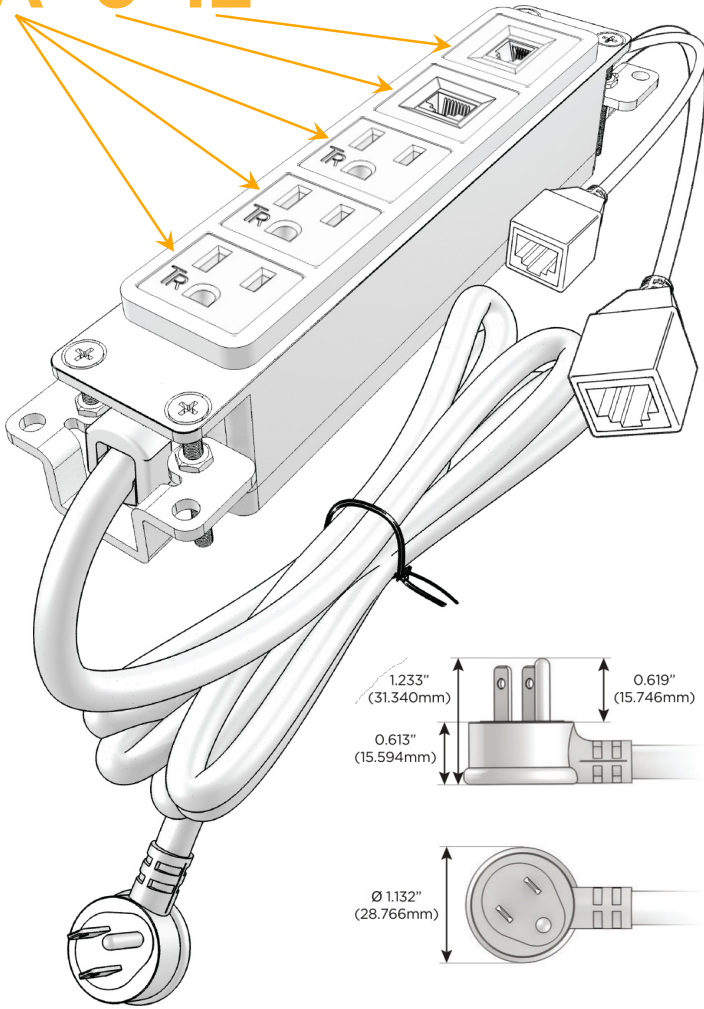

Bezel Finish: **STANDARD BRONZE (ABS)**

Custom Finishes Available M-POWER-5T-AAA612-BZAB

Features:

Module/Port Options:

- A** Tamper Resistant AC Receptacle
- E** USB-A & USB-C (20W)
- M** Double USB-A (Fast Charging Ports - 18W)
- H** HDMI
- 6** CAT 6
- 12** RJ 12
- X** Switched AC
- Y** 3-Way Switch (Low Voltage)
- V** USB-C (45W High Speed Charging Port)
- S** USB-C (25W High Speed Charging Port)
- R** Switched AC (Rocker Switch)
- D** Dimmer Switch

Plug:

- Supplied with Low Profile Flat 45° Angle 120 VAC Plug
- Optional Standard Straight 120 VAC Plug
- Optional Straight 120 VAC Pass-through Plug

- CLEAN, COMPACT DESIGN
- STREAMLINED
- LOW PROFILE
- SIDE-EXITING CORDS
- PLUG & PLAY
- 6' AC CORD & PLUG (FLAT PLUG STANDARD)
- CUSTOMIZABLE CONFIGURATIONS AND FINISHES
- UL LISTED FOR MOUNTING IN FURNITURE
- 15A

M-POWER-5T

AC POWER & DATA CONNECTIVITY SOLUTION

M-POWER-5T-AAA612-BZAB

Specs:

Modules/Ports:

- A** Tamper Resistant AC Receptacle
- 6** CAT 6
- 12** RJ 12

A 6 12

Distributed by