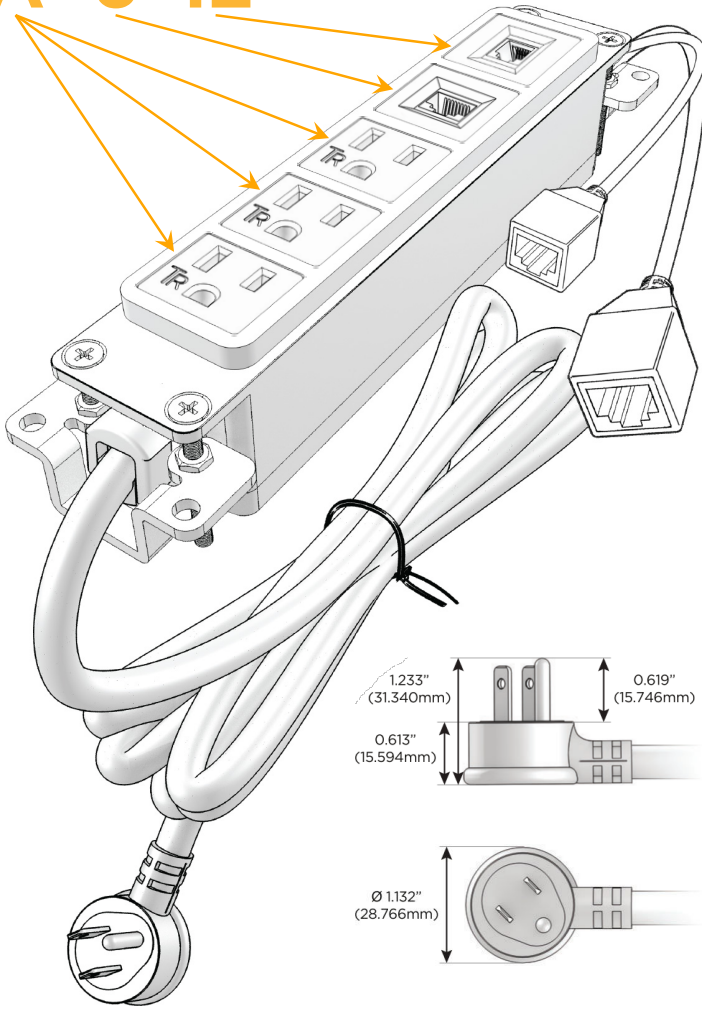

Bezel Finish: **ARCHITECTURAL BRONZE (ABS)**

Custom Finishes Available M-POWER-5T-AAA612-BZ5AB

Features:

Module/Port Options:

- A** Tamper Resistant AC Receptacle
- E** USB-A & USB-C (20W)
- M** Double USB-A (Fast Charging Ports - 18W)
- H** HDMI
- 6** CAT 6
- 12** RJ 12
- X** Switched AC
- Y** 3-Way Switch (Low Voltage)
- V** USB-C (45W High Speed Charging Port)
- S** USB-C (25W High Speed Charging Port)
- R** Switched AC (Rocker Switch)
- D** Dimmer Switch

Plug:

Supplied with Low Profile Flat 45° Angle 120 VAC Plug

Optional Standard Straight 120 VAC Plug

Optional Straight 120 VAC Pass-through Plug

- CLEAN, COMPACT DESIGN
- STREAMLINED
- LOW PROFILE
- SIDE-EXITING CORDS
- PLUG & PLAY
- 6' AC CORD & PLUG (FLAT PLUG STANDARD)
- CUSTOMIZABLE CONFIGURATIONS AND FINISHES
- UL LISTED FOR MOUNTING IN FURNITURE
- 15A

M-POWER-5T

AC POWER & DATA CONNECTIVITY SOLUTION

M-POWER-5T-AAA612-BZ5AB

Specs:

Modules/Ports:

- A** Tamper Resistant AC Receptacle
- 6** CAT 6
- 12** RJ 12

A 6 12

Distributed by