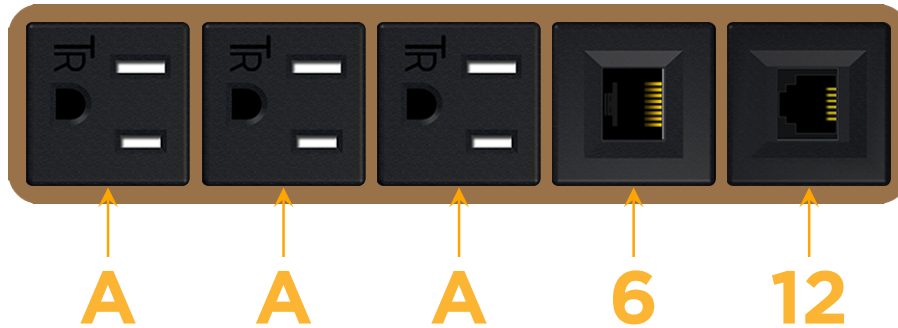

sales@mormax.com

mormax.com

Metro Light & Power's line of power & data solutions offers sophisticated design elements combined with greater ease of installation. Streamlined and low-profile, enhanced by side-exiting cords, our outlets advance the industry with their cutting edge look and feel. We believe flexibility is key, and we provide a variety of mounting options, including the ability to mount in limited spaces. Our outlets are available in many finishes and configurations, in addition to a custom color and finish capability for our clients.

Bezel Finish: **ARCHITECTURAL BRONZE (ABS)**

Custom Finishes Available M-POWER-5T-AAA612-BZ5AB

Features:

Module/Port Options:

- A** Tamper Resistant AC Receptacle
- E** USB-A & USB-C (20W)
- M** Double USB-A (Fast Charging Ports - 18W)
- H** HDMI
- 6** CAT 6
- 12** RJ 12
- X** Switched AC
- Y** 3-Way Switch (Low Voltage)
- V** USB-C (45W High Speed Charging Port)
- S** USB-C (25W High Speed Charging Port)
- R** Switched AC (Rocker Switch)
- D** Dimmer Switch

Plug:

Supplied with Low Profile Flat 45° Angle 120 VAC Plug

Optional Standard Straight 120 VAC Plug

Optional Straight 120 VAC Pass-through Plug

- CLEAN, COMPACT DESIGN
- STREAMLINED
- LOW PROFILE
- SIDE-EXITING CORDS
- PLUG & PLAY
- 6' AC CORD & PLUG (FLAT PLUG STANDARD)
- CUSTOMIZABLE CONFIGURATIONS AND FINISHES
- UL LISTED FOR MOUNTING IN FURNITURE
- 15A

M-POWER-5T

AC POWER & DATA CONNECTIVITY SOLUTION

M-POWER-5T-AAA612-BZ5AB

Specs:

Modules/Ports:

- A** Tamper Resistant AC Receptacle
- 6** CAT 6
- 12** RJ 12

A 6 12

Distributed by