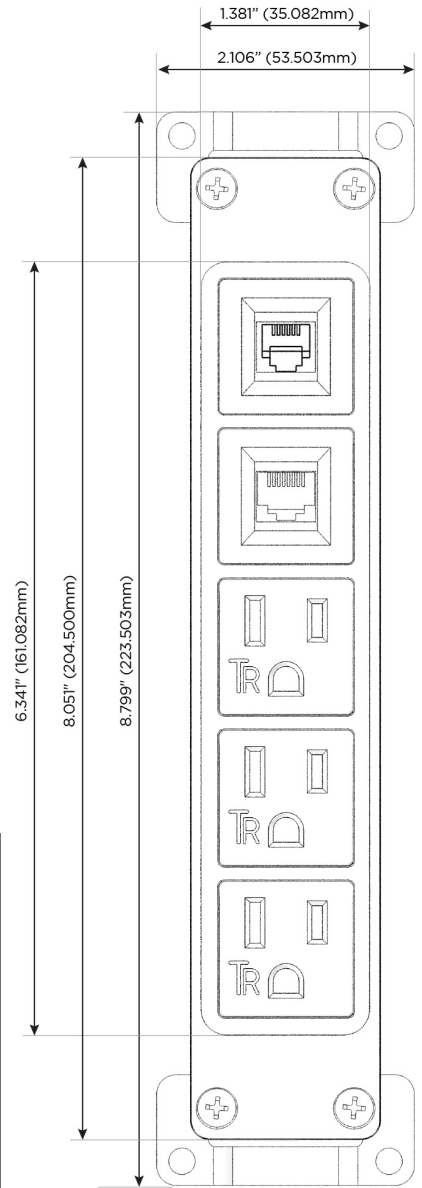

#### Module/Port Options:

- A** Tamper Resistant AC Receptacle
- E** USB-A & USB-C (20W)
- M** Double USB-A (Fast Charging Ports - 18W)
- H** HDMI
- 6** CAT 6
- 12** RJ 12
- X** Switched AC
- Y** 3-Way Switch (Low Voltage)
- V** USB-C (45W High Speed Charging Port)
- S** USB-C (25W High Speed Charging Port)
- R** Switched AC (Rocker Switch)
- D** Dimmer Switch

#### Plug:

Supplied with Low Profile Flat 45° Angle 120 VAC Plug

Optional Standard Straight 120 VAC Plug

Optional Straight 120 VAC Pass-through Plug

- CLEAN, COMPACT DESIGN
- STREAMLINED
- LOW PROFILE
- SIDE-EXITING CORDS
- PLUG & PLAY
- 6' AC CORD & PLUG (FLAT PLUG STANDARD)
- CUSTOMIZABLE CONFIGURATIONS AND FINISHES
- UL LISTED FOR MOUNTING IN FURNITURE
- 15A

### Modules/Ports:

- A** Tamper Resistant AC Receptacle
- 6** CAT 6
- 12** RJ 12

TOP

SIDE