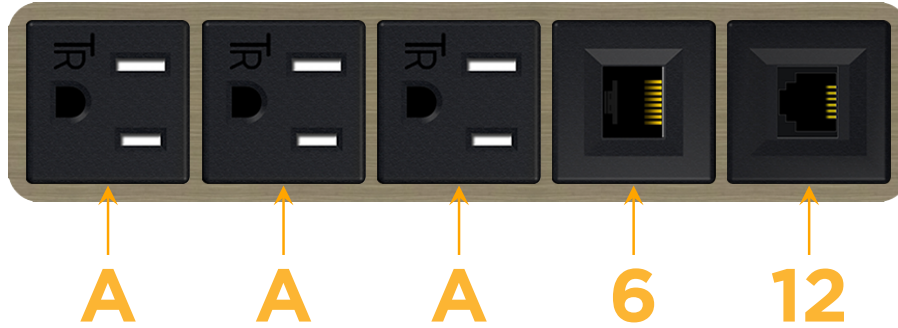

M-POWER-5T

AC POWER & DATA CONNECTIVITY SOLUTION

M-POWER-5T-AAA612-BZ5AAB

Distributed by

Mormax Company, Inc.

8 Westchester Plaza

Elmsford, NY 10523

914-699-0101

sales@mormax.com

mormax.com

Metro Light & Power's line of power & data solutions offers sophisticated design elements combined with greater ease of installation. Streamlined and low-profile, enhanced by side-exiting cords, our outlets advance the industry with their cutting edge look and feel. We believe flexibility is key, and we provide a variety of mounting options, including the ability to mount in limited spaces. Our outlets are available in many finishes and configurations, in addition to a custom color and finish capability for our clients.

Bezel Finish: **ANTIQUED ARCHITECTURAL BRONZE (ABS)**

Custom Finishes Available M-POWER-5T-AAA612-BZ5AAB

Features:

Module/Port Options:

- **A** Tamper Resistant AC Receptacle
- **E** USB-A & USB-C (20W)
- **M** Double USB-A (Fast Charging Ports - 18W)
- **H** HDMI
- **6** CAT 6
- **12** RJ 12
- **X** Switched AC
- **Y** 3-Way Switch (Low Voltage)
- **V** USB-C (45W High Speed Charging Port)
- **S** USB-C (25W High Speed Charging Port)
- **R** Switched AC (Rocker Switch)
- **D** Dimmer Switch

Plug:

Supplied with Low Profile Flat 45° Angle 120 VAC Plug

Optional Standard Straight 120 VAC Plug

Optional Straight 120 VAC Pass-through Plug

- CLEAN, COMPACT DESIGN
- STREAMLINED
- LOW PROFILE
- SIDE-EXITING CORDS
- PLUG & PLAY
- 6' AC CORD & PLUG (FLAT PLUG STANDARD)
- CUSTOMIZABLE CONFIGURATIONS AND FINISHES
- UL LISTED FOR MOUNTING IN FURNITURE
- 15A