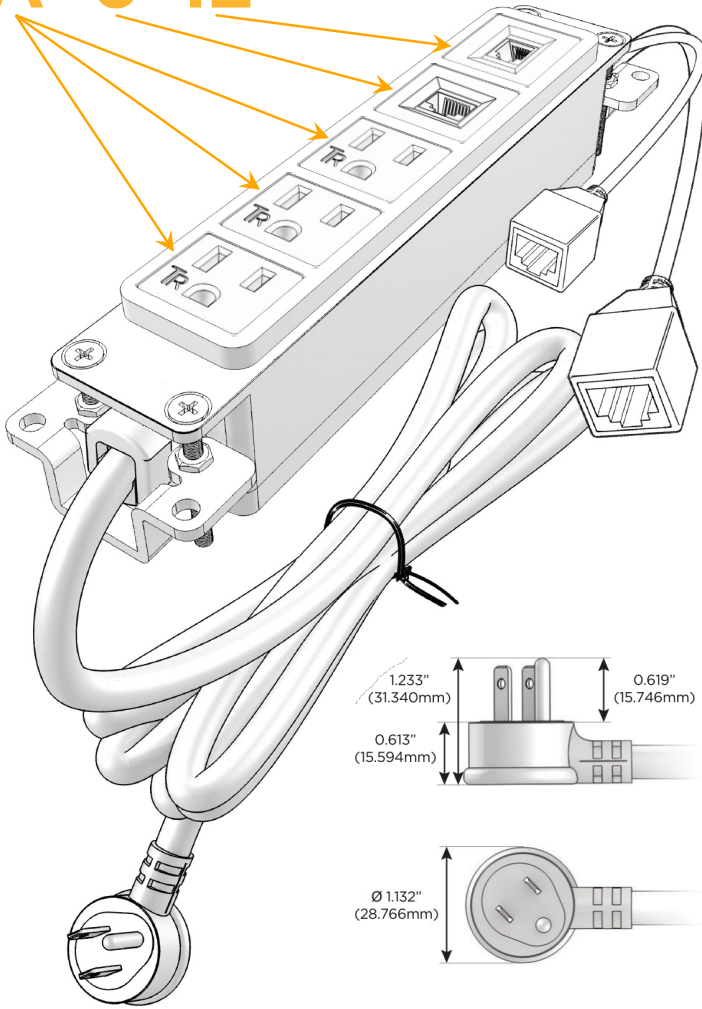

M-POWER-5T

AC POWER & DATA CONNECTIVITY SOLUTION

M-POWER-5T-AAA612-BZ5AAB

Specs:

Modules/Ports:

- **A** Tamper Resistant AC Receptacle
- **6** CAT 6
- **12** RJ 12

A 6 12