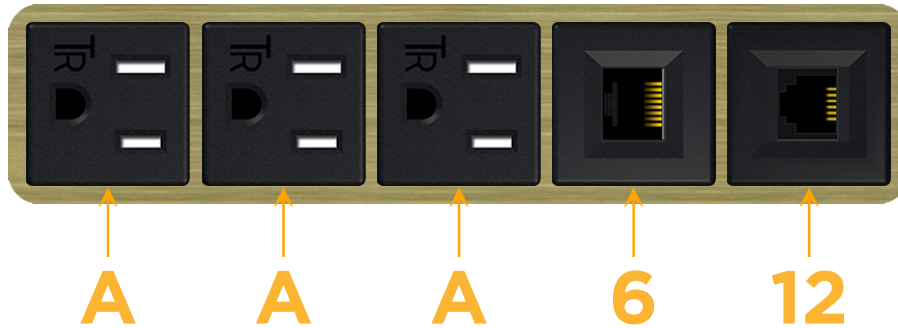

M-POWER-5T

AC POWER & DATA CONNECTIVITY SOLUTION

M-POWER-5T-AAA612-BRAAB

Distributed by

Mormax Company, Inc.

8 Westchester Plaza

Elmsford, NY 10523

914-699-0101

sales@mormax.com

mormax.com

Metro Light & Power's line of power & data solutions offers sophisticated design elements combined with greater ease of installation. Streamlined and low-profile, enhanced by side-exiting cords, our outlets advance the industry with their cutting edge look and feel. We believe flexibility is key, and we provide a variety of mounting options, including the ability to mount in limited spaces. Our outlets are available in many finishes and configurations, in addition to a custom color and finish capability for our clients.

Bezel Finish: **BRASS ANTIQUED (ABS)**

Custom Finishes Available M-POWER-5T-AAA612-BRAAB

Features:

Module/Port Options:

- **A** Tamper Resistant AC Receptacle
- **E** USB-A & USB-C (20W)
- **M** Double USB-A (Fast Charging Ports - 18W)
- **H** HDMI
- **6** CAT 6
- **12** RJ 12
- **X** Switched AC
- **Y** 3-Way Switch (Low Voltage)
- **V** USB-C (45W High Speed Charging Port)
- **S** USB-C (25W High Speed Charging Port)
- **R** Switched AC (Rocker Switch)
- **D** Dimmer Switch

Plug:

Supplied with Low Profile Flat 45° Angle 120 VAC Plug

Optional Standard Straight 120 VAC Plug

Optional Straight 120 VAC Pass-through Plug

- CLEAN, COMPACT DESIGN
- STREAMLINED
- LOW PROFILE
- SIDE-EXITING CORDS
- PLUG & PLAY
- 6' AC CORD & PLUG (FLAT PLUG STANDARD)
- CUSTOMIZABLE CONFIGURATIONS AND FINISHES
- UL LISTED FOR MOUNTING IN FURNITURE
- 15A