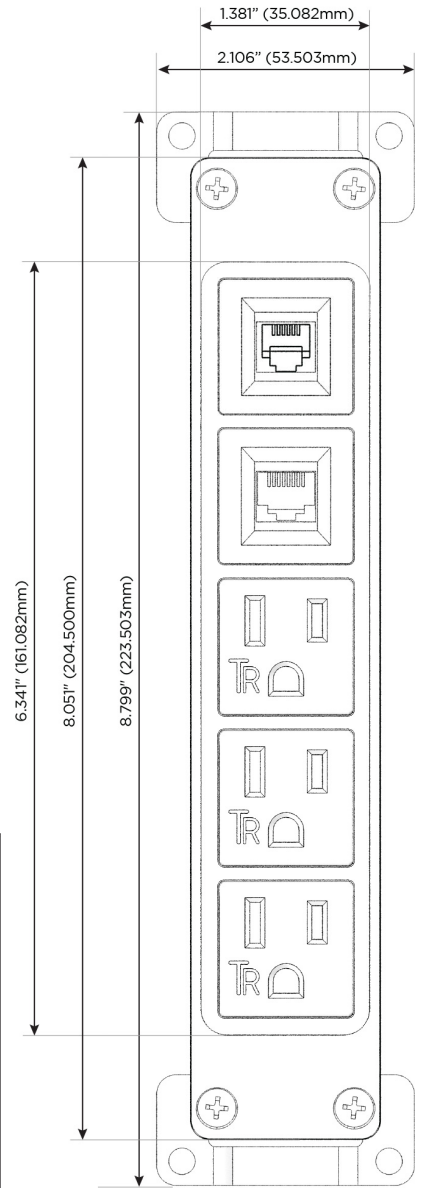

Distributed by

Mormax Company, Inc.

8 Westchester Plaza

Elmsford, NY 10523

914-699-0101

sales@mormax.com

mormax.com

TOP