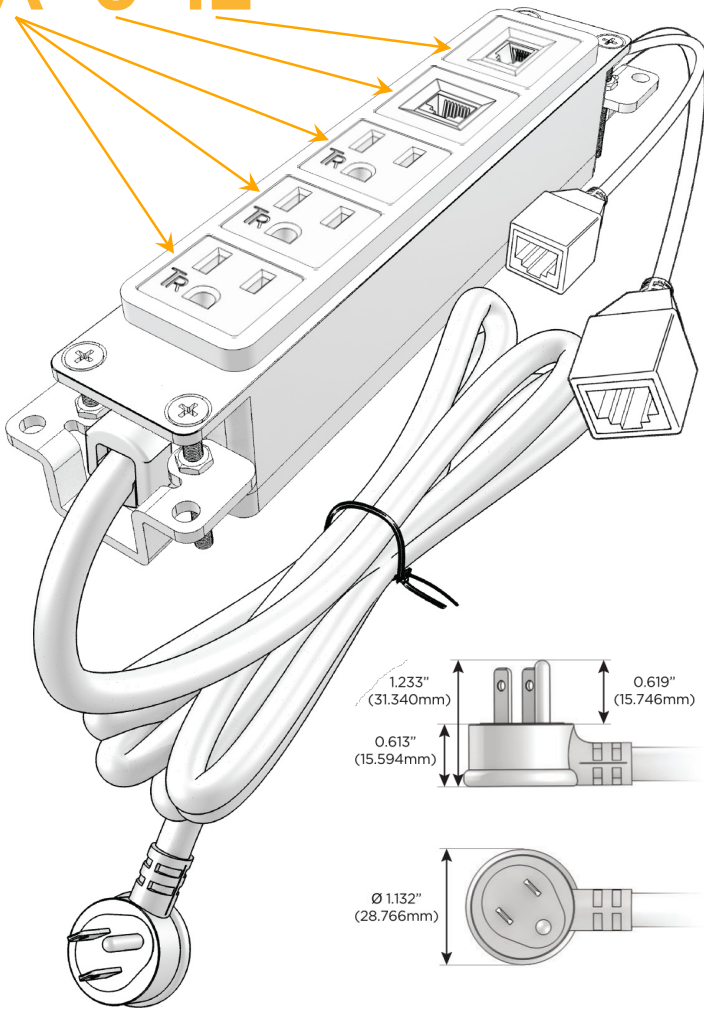

#### Module/Port Options:

- A** Tamper Resistant AC Receptacle
- E** USB-A & USB-C (20W)
- M** Double USB-A (Fast Charging Ports - 18W)
- H** HDMI
- 6** CAT 6
- 12** RJ 12
- X** Switched AC
- Y** 3-Way Switch (Low Voltage)
- V** USB-C (45W High Speed Charging Port)
- S** USB-C (25W High Speed Charging Port)
- R** Switched AC (Rocker Switch)
- D** Dimmer Switch

#### Plug:

Supplied with Low Profile Flat 45° Angle 120 VAC Plug

Optional Standard Straight 120 VAC Plug

Optional Straight 120 VAC Pass-through Plug

- CLEAN, COMPACT DESIGN
- STREAMLINED
- LOW PROFILE
- SIDE-EXITING CORDS
- PLUG & PLAY
- 6' AC CORD & PLUG (FLAT PLUG STANDARD)
- CUSTOMIZABLE CONFIGURATIONS AND FINISHES
- UL LISTED FOR MOUNTING IN FURNITURE
- 15A

# M-POWER-5T

AC POWER & DATA CONNECTIVITY SOLUTION

M-POWER-5T-AAA612-BRAAB

Specs:

**Modules/Ports:**

- A** Tamper Resistant AC Receptacle
- 6** CAT 6
- 12** RJ 12

**A 6 12**

Distributed by