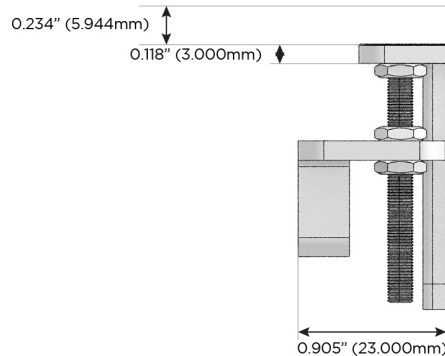

Distributed by

Mormax Company, Inc.

8 Westchester Plaza

Elmsford, NY 10523

914-699-0101

sales@mormax.com

mormax.com

TOP