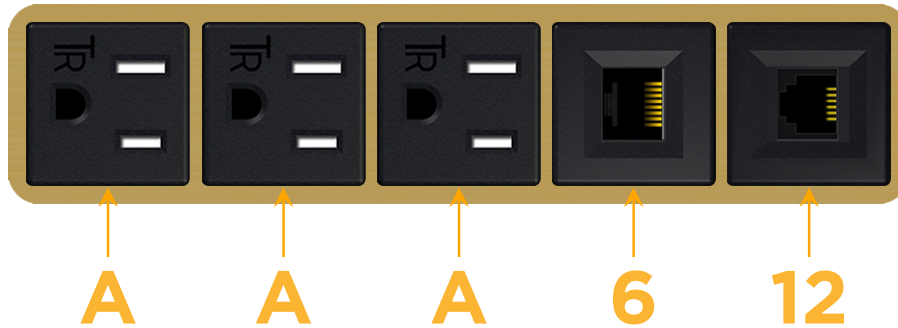

M-POWER-5T

AC POWER & DATA CONNECTIVITY SOLUTION

M-POWER-5T-AAA612-BR4B

Distributed by

Mormax Company, Inc.

8 Westchester Plaza

Elmsford, NY 10523

914-699-0101

sales@mormax.com

mormax.com

Metro Light & Power's line of power & data solutions offers sophisticated design elements combined with greater ease of installation. Streamlined and low-profile, enhanced by side-exiting cords, our outlets advance the industry with their cutting edge look and feel. We believe flexibility is key, and we provide a variety of mounting options, including the ability to mount in limited spaces. Our outlets are available in many finishes and configurations, in addition to a custom color and finish capability for our clients.

Bezel Finish: **SOLID BRASS BRUSHED**

Custom Finishes Available M-POWER-5T-AAA612-BR4B

Features:

Module/Port Options:

- **A** Tamper Resistant AC Receptacle
- **E** USB-A & USB-C (20W)
- **M** Double USB-A (Fast Charging Ports - 18W)
- **H** HDMI
- **6** CAT 6
- **12** RJ 12
- **X** Switched AC
- **Y** 3-Way Switch (Low Voltage)
- **V** USB-C (45W High Speed Charging Port)
- **S** USB-C (25W High Speed Charging Port)
- **R** Switched AC (Rocker Switch)
- **D** Dimmer Switch

Plug:

Supplied with Low Profile Flat 45° Angle 120 VAC Plug

Optional Standard Straight 120 VAC Plug

Optional Straight 120 VAC Pass-through Plug

- CLEAN, COMPACT DESIGN
- STREAMLINED
- LOW PROFILE
- SIDE-EXITING CORDS
- PLUG & PLAY
- 6' AC CORD & PLUG (FLAT PLUG STANDARD)
- CUSTOMIZABLE CONFIGURATIONS AND FINISHES
- UL LISTED FOR MOUNTING IN FURNITURE
- 15A