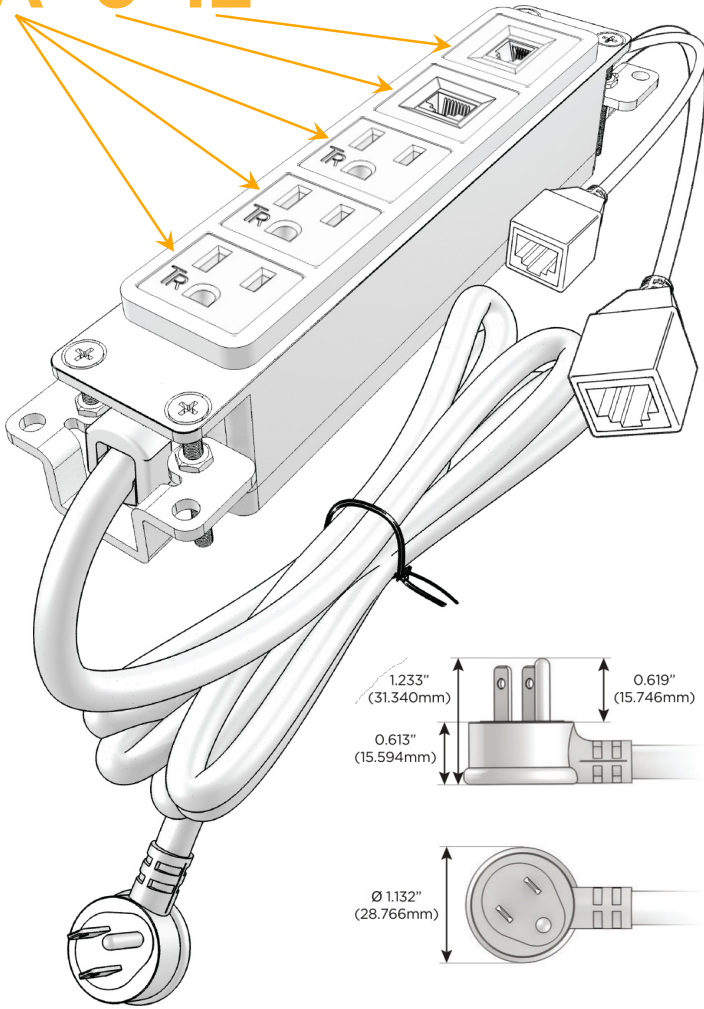

#### Module/Port Options:

- A** Tamper Resistant AC Receptacle
- E** USB-A & USB-C (20W)
- M** Double USB-A (Fast Charging Ports - 18W)
- H** HDMI
- 6** CAT 6
- 12** RJ 12
- X** Switched AC
- Y** 3-Way Switch (Low Voltage)
- V** USB-C (45W High Speed Charging Port)
- S** USB-C (25W High Speed Charging Port)
- R** Switched AC (Rocker Switch)
- D** Dimmer Switch

#### Plug:

Supplied with Low Profile Flat 45° Angle 120 VAC Plug

Optional Standard Straight 120 VAC Plug

Optional Straight 120 VAC Pass-through Plug

- CLEAN, COMPACT DESIGN
- STREAMLINED
- LOW PROFILE
- SIDE-EXITING CORDS
- PLUG & PLAY
- 6' AC CORD & PLUG (FLAT PLUG STANDARD)
- CUSTOMIZABLE CONFIGURATIONS AND FINISHES
- UL LISTED FOR MOUNTING IN FURNITURE
- 15A

# M-POWER-5T

AC POWER & DATA CONNECTIVITY SOLUTION

M-POWER-5T-AAA612-BR4B

Specs:

**Modules/Ports:**

- A** Tamper Resistant AC Receptacle
- 6** CAT 6
- 12** RJ 12

**A 6 12**

Distributed by