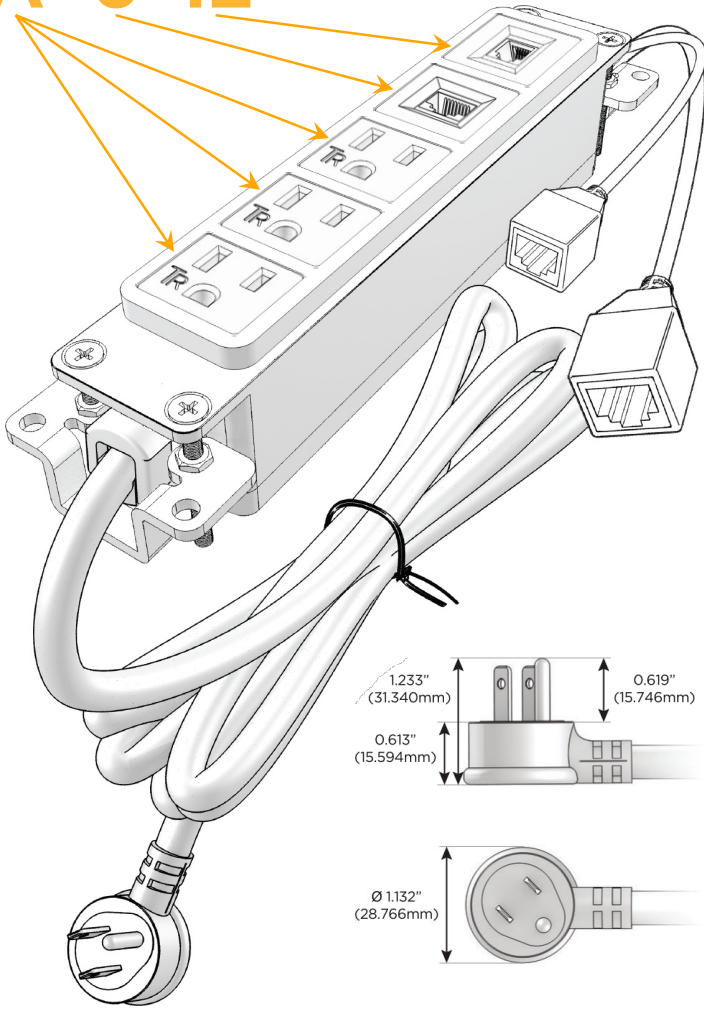

#### Module/Port Options:

- A** Tamper Resistant AC Receptacle
- E** USB-A & USB-C (20W)
- M** Double USB-A (Fast Charging Ports - 18W)
- H** HDMI
- 6** CAT 6
- 12** RJ 12
- X** Switched AC
- Y** 3-Way Switch (Low Voltage)
- V** USB-C (45W High Speed Charging Port)
- S** USB-C (25W High Speed Charging Port)
- R** Switched AC (Rocker Switch)
- D** Dimmer Switch

#### Plug:

Supplied with Low Profile Flat 45° Angle 120 VAC Plug

Optional Standard Straight 120 VAC Plug

Optional Straight 120 VAC Pass-through Plug

- CLEAN, COMPACT DESIGN
- STREAMLINED
- LOW PROFILE
- SIDE-EXITING CORDS
- PLUG & PLAY
- 6' AC CORD & PLUG (FLAT PLUG STANDARD)
- CUSTOMIZABLE CONFIGURATIONS AND FINISHES
- UL LISTED FOR MOUNTING IN FURNITURE
- 15A

# M-POWER-5T

AC POWER & DATA CONNECTIVITY SOLUTION

M-POWER-5T-AAA612-B2AB

Specs:

**Modules/Ports:**

- A** Tamper Resistant AC Receptacle
- 6** CAT 6
- 12** RJ 12

**A 6 12**

Distributed by