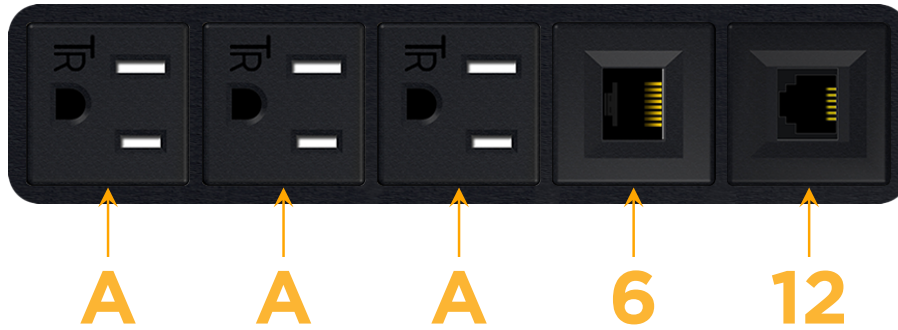

M-POWER-5T

AC POWER & DATA CONNECTIVITY SOLUTION

M-POWER-5T-AAA612-B2AB

Distributed by

Mormax Company, Inc.

8 Westchester Plaza

Elmsford, NY 10523

914-699-0101

sales@mormax.com

mormax.com

Metro Light & Power's line of power & data solutions offers sophisticated design elements combined with greater ease of installation. Streamlined and low-profile, enhanced by side-exiting cords, our outlets advance the industry with their cutting edge look and feel. We believe flexibility is key, and we provide a variety of mounting options, including the ability to mount in limited spaces. Our outlets are available in many finishes and configurations, in addition to a custom color and finish capability for our clients.

Bezel Finish: **SATIN BLACK (ABS)**

Custom Finishes Available M-POWER-5T-AAA612-B2AB

Features:

Module/Port Options:

- **A** Tamper Resistant AC Receptacle
- **E** USB-A & USB-C (20W)
- **M** Double USB-A (Fast Charging Ports - 18W)
- **H** HDMI
- **6** CAT 6
- **12** RJ 12
- **X** Switched AC
- **Y** 3-Way Switch (Low Voltage)
- **V** USB-C (45W High Speed Charging Port)
- **S** USB-C (25W High Speed Charging Port)
- **R** Switched AC (Rocker Switch)
- **D** Dimmer Switch

Plug:

Supplied with Low Profile Flat 45° Angle 120 VAC Plug

Optional Standard Straight 120 VAC Plug

Optional Straight 120 VAC Pass-through Plug

- CLEAN, COMPACT DESIGN
- STREAMLINED
- LOW PROFILE
- SIDE-EXITING CORDS
- PLUG & PLAY
- 6' AC CORD & PLUG (FLAT PLUG STANDARD)
- CUSTOMIZABLE CONFIGURATIONS AND FINISHES
- UL LISTED FOR MOUNTING IN FURNITURE
- 15A