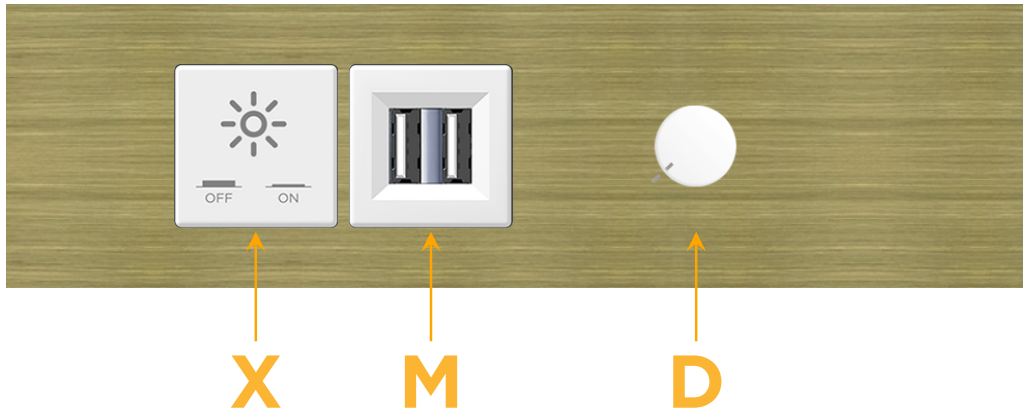

Trim Plate Finish: **BRASS ANTIQUED (ZINC/STEEL)**

Custom Finishes Available

M-POWER-4TW-XMD-BRASP

Features:

Module/Port Options:

- A** Tamper Resistant AC Receptacle
- E** USB-A & USB-C (20W)
- M** Double USB-A (Fast Charging Ports - 18W)
- H** HDMI
- 6** CAT 6
- 12** RJ 12
- X** Switched AC
- Y** 3-Way Switch (Low Voltage)
- V** USB-C (45W High Speed Charging Port)
- S** USB-C (25W High Speed Charging Port)
- R** Switched AC (Rocker Switch)
- D** Dimmer Switch

Plug:

Supplied with Low Profile Flat 45° Angle 120 VAC Plug

Optional Standard Straight 120 VAC Plug

Optional Straight 120 VAC Pass-through Plug

- CLEAN, COMPACT DESIGN
- STREAMLINED
- LOW PROFILE
- SIDE-EXITING CORDS
- PLUG & PLAY
- 6' AC CORD & PLUG (FLAT PLUG STANDARD)
- CUSTOMIZABLE CONFIGURATIONS AND FINISHES
- ETL LISTED FOR MOUNTING IN FURNITURE
- 15A