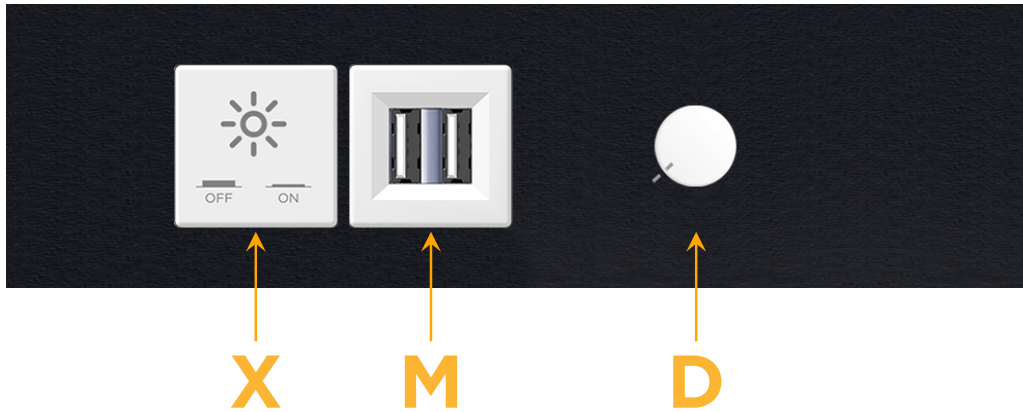

M-POWER-4T

AC POWER & DATA CONNECTIVITY SOLUTION

M-POWER-4TW-XMD-B2STP

Distributed by

Mormax Company, Inc.

8 Westchester Plaza

Elmsford, NY 10523

914-699-0101

sales@mormax.com

mormax.com

Metro Light & Power's line of power & data solutions offers sophisticated design elements combined with greater ease of installation. Streamlined and low-profile, enhanced by side-exiting cords, our outlets advance the industry with their cutting edge look and feel. We believe flexibility is key, and we provide a variety of mounting options, including the ability to mount in limited spaces. Our outlets are available in many finishes and configurations, in addition to a custom color and finish capability for our clients.

Trim Plate Finish: **SATIN BLACK (ZINC/STEEL)**

Custom Finishes Available

M-POWER-4TW-XMD-B2STP

Features:

Module/Port Options:

- **A** Tamper Resistant AC Receptacle
- **E** USB-A & USB-C (20W)
- **M** Double USB-A (Fast Charging Ports - 18W)
- **H** HDMI
- **6** CAT 6
- **12** RJ 12
- **X** Switched AC
- **Y** 3-Way Switch (Low Voltage)
- **V** USB-C (45W High Speed Charging Port)
- **S** USB-C (25W High Speed Charging Port)
- **R** Switched AC (Rocker Switch)
- **D** Dimmer Switch

Plug:

Supplied with Low Profile Flat 45° Angle 120 VAC Plug

Optional Standard Straight 120 VAC Plug

Optional Straight 120 VAC Pass-through Plug

- CLEAN, COMPACT DESIGN
- STREAMLINED
- LOW PROFILE
- SIDE-EXITING CORDS
- PLUG & PLAY
- 6' AC CORD & PLUG (FLAT PLUG STANDARD)
- CUSTOMIZABLE CONFIGURATIONS AND FINISHES
- ETL LISTED FOR MOUNTING IN FURNITURE
- 15A