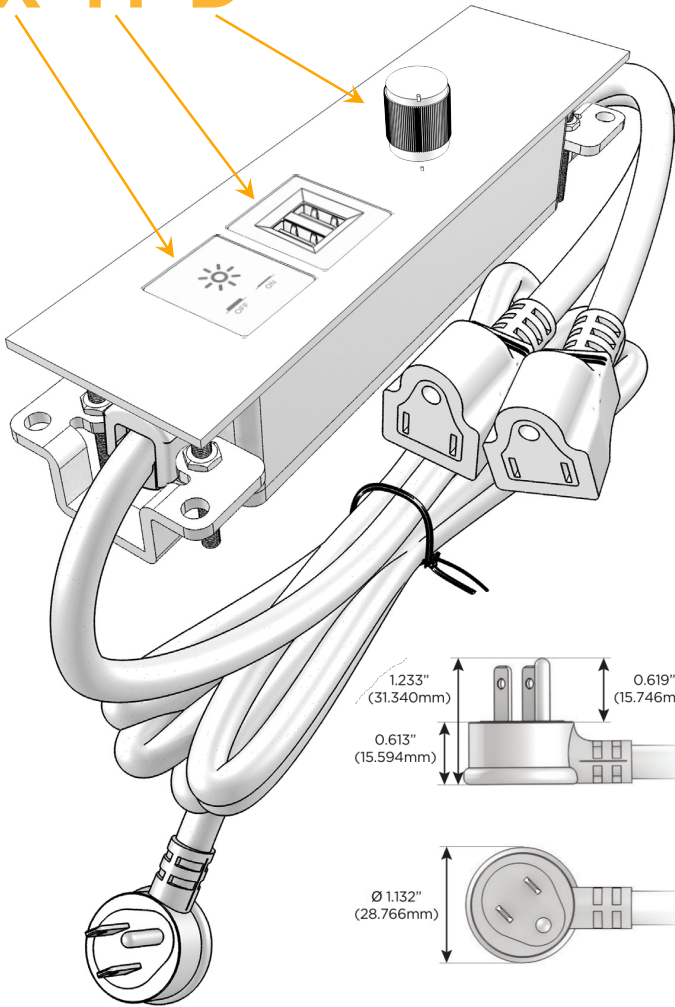

### Module/Port Options:

- A** Tamper Resistant AC Receptacle
- E** USB-A & USB-C (20W)
- M** Double USB-A (Fast Charging Ports - 18W)
- H** HDMI
- 6** CAT 6
- 12** RJ 12
- X** Switched AC
- Y** 3-Way Switch (Low Voltage)
- V** USB-C (45W High Speed Charging Port)
- S** USB-C (25W High Speed Charging Port)
- R** Switched AC (Rocker Switch)
- D** Dimmer Switch

### Plug:

Supplied with Low Profile Flat 45° Angle 120 VAC Plug

Optional Standard Straight 120 VAC Plug

Optional Straight 120 VAC Pass-through Plug

- CLEAN, COMPACT DESIGN
- STREAMLINED
- LOW PROFILE
- SIDE-EXITING CORDS
- PLUG & PLAY
- 6' AC CORD & PLUG (FLAT PLUG STANDARD)
- CUSTOMIZABLE CONFIGURATIONS AND FINISHES
- ETL LISTED FOR MOUNTING IN FURNITURE
- 15A

# M-POWER-4T

AC POWER & DATA CONNECTIVITY SOLUTION

M-POWER-4TW-XMD-B2STP

Specs:

**Modules/Ports:**

- X** Switched AC
- M** Double USB-A (Fast Charging Ports - 18W)
- D** Dimmer Switch

**X M D**

Distributed by