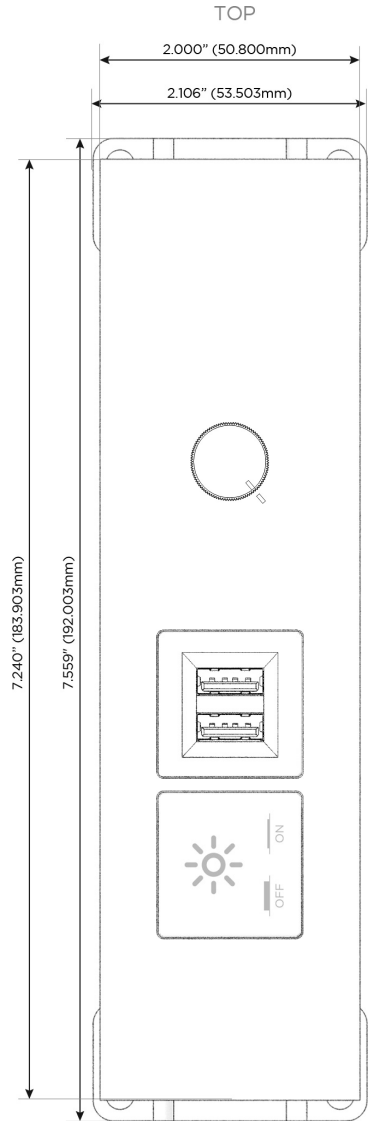

### Module/Port Options:

- A** Tamper Resistant AC Receptacle
- E** USB-A & USB-C (20W)
- M** Double USB-A (Fast Charging Ports - 18W)
- H** HDMI
- 6** CAT 6
- 12** RJ 12
- X** Switched AC
- Y** 3-Way Switch (Low Voltage)
- V** USB-C (45W High Speed Charging Port)
- S** USB-C (25W High Speed Charging Port)
- R** Switched AC (Rocker Switch)
- D** Dimmer Switch

### Plug:

Supplied with Low Profile Flat 45° Angle 120 VAC Plug

Optional Standard Straight 120 VAC Plug

Optional Straight 120 VAC Pass-through Plug

- CLEAN, COMPACT DESIGN
- STREAMLINED
- LOW PROFILE
- SIDE-EXITING CORDS
- PLUG & PLAY
- 6' AC CORD & PLUG (FLAT PLUG STANDARD)
- CUSTOMIZABLE CONFIGURATIONS AND FINISHES
- ETL LISTED FOR MOUNTING IN FURNITURE
- 15A

# M-POWER-4T

AC POWER & DATA CONNECTIVITY SOLUTION

M-POWER-4TW-XMD-B2STP

Specs:

**Modules/Ports:**

- X** Switched AC
- M** Double USB-A (Fast Charging Ports - 18W)
- D** Dimmer Switch

**X M D**

Distributed by