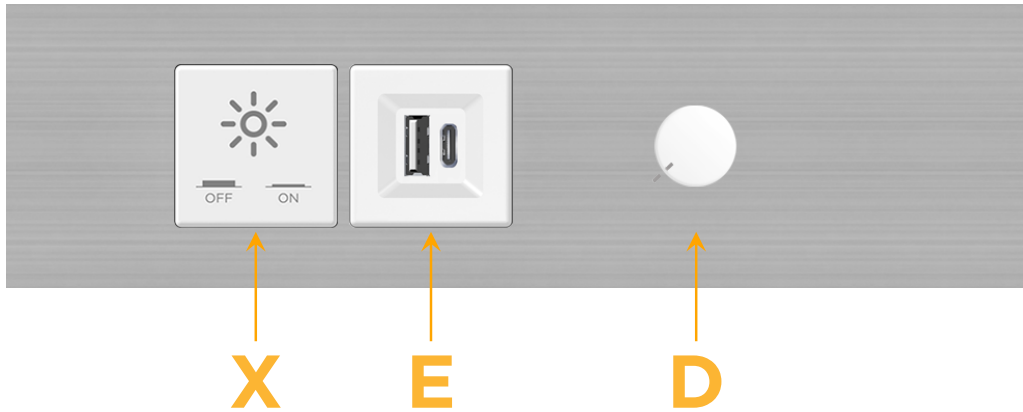

M-POWER-4T

AC POWER & DATA CONNECTIVITY SOLUTION

M-POWER-4TW-XED-SS4TP

Distributed by

Mormax Company, Inc.

8 Westchester Plaza

Elmsford, NY 10523

914-699-0101

sales@mormax.com

mormax.com

Metro Light & Power's line of power & data solutions offers sophisticated design elements combined with greater ease of installation. Streamlined and low-profile, enhanced by side-exiting cords, our outlets advance the industry with their cutting edge look and feel. We believe flexibility is key, and we provide a variety of mounting options, including the ability to mount in limited spaces. Our outlets are available in many finishes and configurations, in addition to a custom color and finish capability for our clients.

Trim Plate Finish: **STAINLESS STEEL BRUSHED**

Custom Finishes Available

M-POWER-4TW-XED-SS4TP

Features:

Module/Port Options:

- **A** Tamper Resistant AC Receptacle
- **E** USB-A & USB-C (20W)
- **M** Double USB-A (Fast Charging Ports - 18W)
- **H** HDMI
- **6** CAT 6
- **12** RJ 12
- **X** Switched AC
- **Y** 3-Way Switch (Low Voltage)
- **V** USB-C (45W High Speed Charging Port)
- **S** USB-C (25W High Speed Charging Port)
- **R** Switched AC (Rocker Switch)
- **D** Dimmer Switch

Plug:

Supplied with Low Profile Flat 45° Angle 120 VAC Plug

Optional Standard Straight 120 VAC Plug

Optional Straight 120 VAC Pass-through Plug

- CLEAN, COMPACT DESIGN
- STREAMLINED
- LOW PROFILE
- SIDE-EXITING CORDS
- PLUG & PLAY
- 6' AC CORD & PLUG (FLAT PLUG STANDARD)
- CUSTOMIZABLE CONFIGURATIONS AND FINISHES
- ETL LISTED FOR MOUNTING IN FURNITURE
- 15A