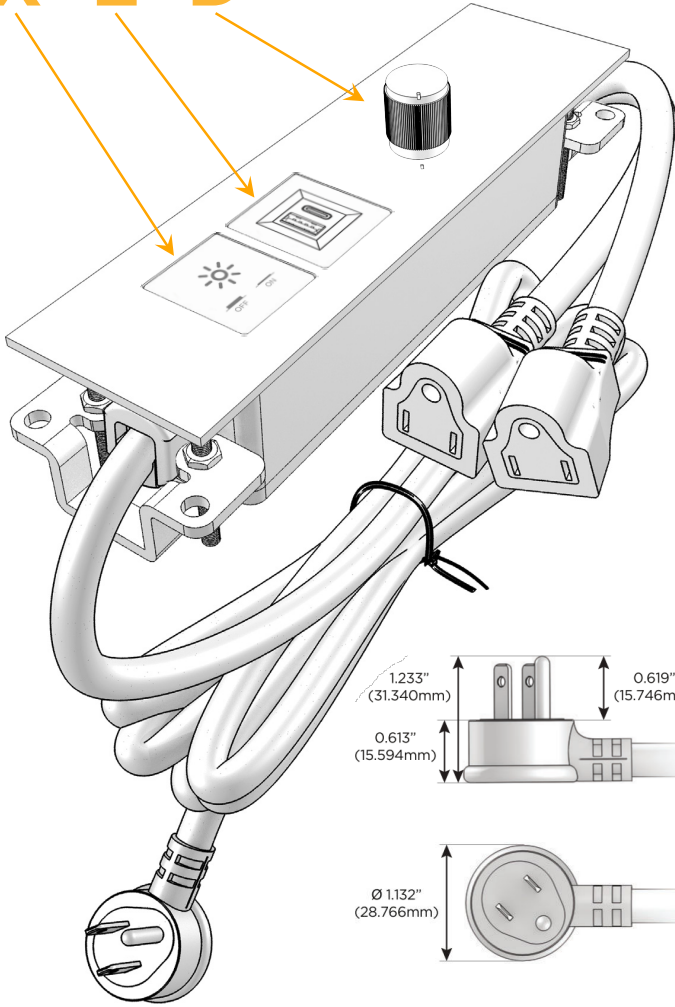

M-POWER-4T

AC POWER & DATA CONNECTIVITY SOLUTION

M-POWER-4TW-XED-SS4TP

Specs:

Modules/Ports:

- **X** Switched AC
- **E** USB-A & USB-C (20W)
- **D** Dimmer Switch

X E D

Distributed by

Mormax Company, Inc.

8 Westchester Plaza

Elmsford, NY 10523

914-699-0101

sales@mormax.com

mormax.com