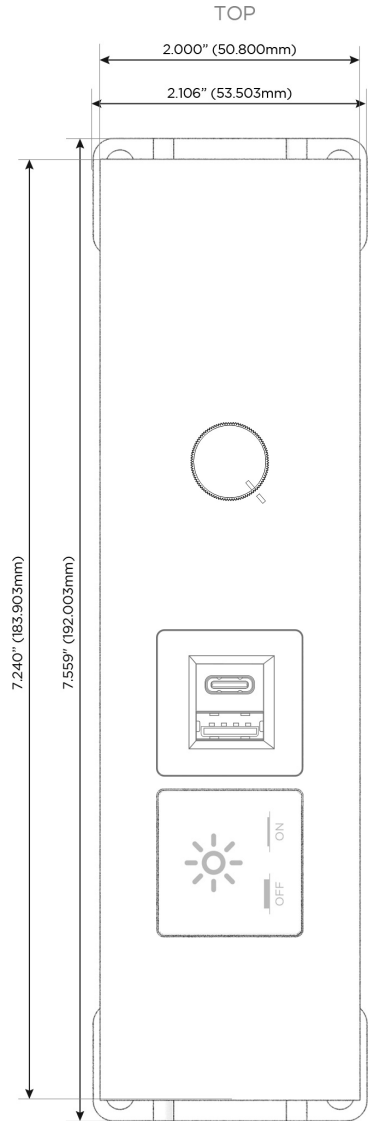

M-POWER-4T

AC POWER & DATA CONNECTIVITY SOLUTION

M-POWER-4TW-XED-SS4TP

Specs:

Modules/Ports:

- **X** Switched AC
- **E** USB-A & USB-C (20W)
- **D** Dimmer Switch

X E D

Distributed by

Mormax Company, Inc.

8 Westchester Plaza

Elmsford, NY 10523

914-699-0101

sales@mormax.com

mormax.com