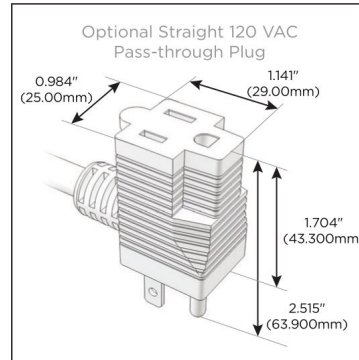

M-POWER-4T

AC POWER & DATA CONNECTIVITY SOLUTION

M-POWER-4TW-XAM6-WATP

Specs:

Modules/Ports:

- **X** Switched AC
- **A** Tamper Resistant AC Receptacle
- **M** Double USB-A (Fast Charging Ports - 18W)
- **6** CAT 6

X A M 6

Distributed by

Mormax Company, Inc.

8 Westchester Plaza

Elmsford, NY 10523

914-699-0101

sales@mormax.com

mormax.com