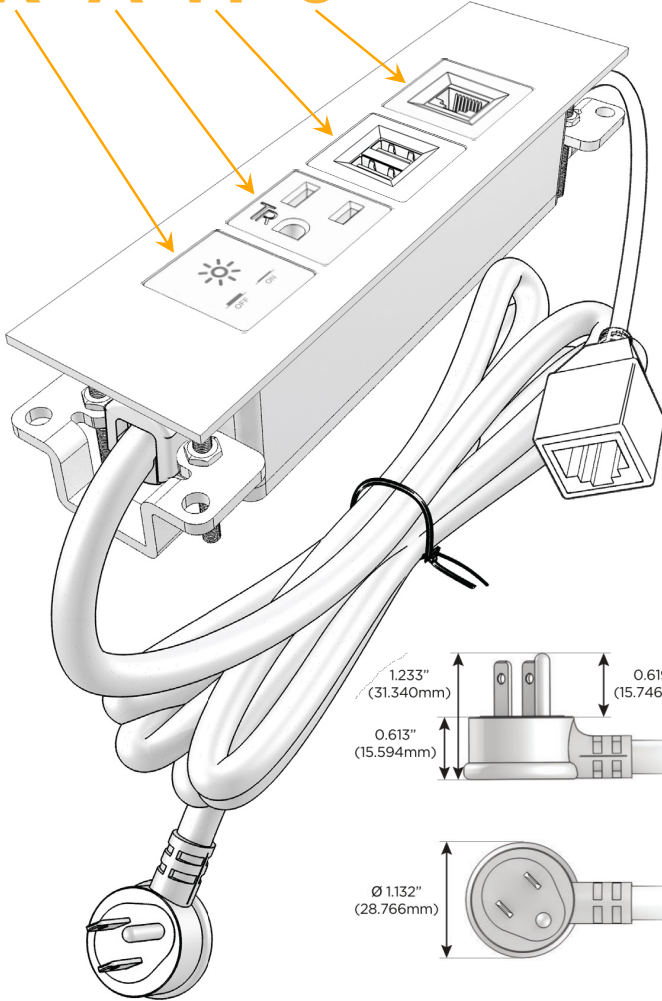

M-POWER-4T

AC POWER & DATA CONNECTIVITY SOLUTION

M-POWER-4TW-XAM6-WATP

Specs:

Modules/Ports:

- **X** Switched AC
- **A** Tamper Resistant AC Receptacle
- **M** Double USB-A (Fast Charging Ports - 18W)
- **6** CAT 6

X A M 6

Distributed by

Mormax Company, Inc.

8 Westchester Plaza

Elmsford, NY 10523

914-699-0101

sales@mormax.com

mormax.com