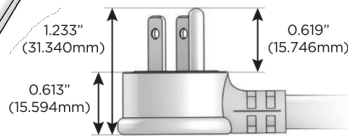

M-POWER-4T

AC POWER & DATA CONNECTIVITY SOLUTION

M-POWER-4TW-XAM6-WATP

Specs:

Modules/Ports:

- **X** Switched AC
- **A** Tamper Resistant AC Receptacle
- **M** Double USB-A (Fast Charging Ports - 18W)
- **6** CAT 6

X A M 6