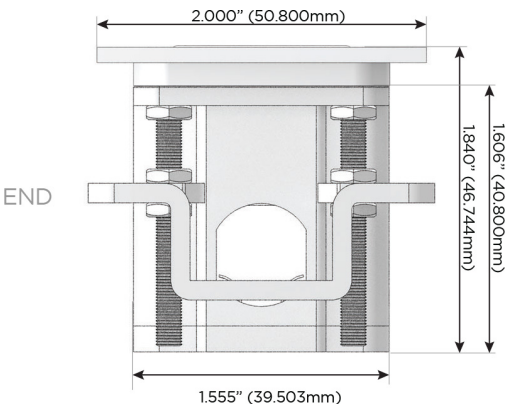

M-POWER-4T

AC POWER & DATA CONNECTIVITY SOLUTION

M-POWER-4TW-XAM6-WATP

Specs:

Modules/Ports:

- **X** Switched AC
- **A** Tamper Resistant AC Receptacle
- **M** Double USB-A (Fast Charging Ports - 18W)
- **6** CAT 6

X A M 6

Distributed by

Mormax Company, Inc.

8 Westchester Plaza

Elmsford, NY 10523

914-699-0101

sales@mormax.com

mormax.com