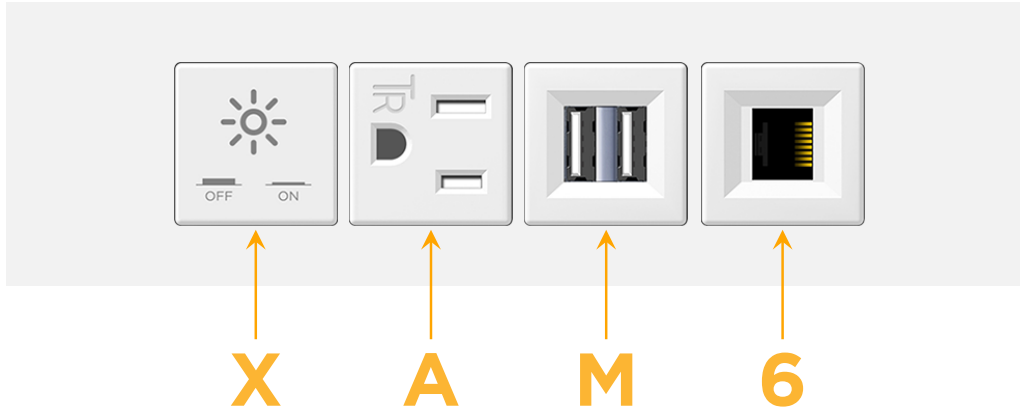

sales@mormax.com

mormax.com

Metro Light & Power's line of power & data solutions offers sophisticated design elements combined with greater ease of installation. Streamlined and low-profile, enhanced by side-exiting cords, our outlets advance the industry with their cutting edge look and feel. We believe flexibility is key, and we provide a variety of mounting options, including the ability to mount in limited spaces. Our outlets are available in many finishes and configurations, in addition to a custom color and finish capability for our clients.

Trim Plate Finish: **WHITE (ABS)**

Custom Finishes Available

M-POWER-4TW-XAM6-WATP

Features:

Module/Port Options:

- A** Tamper Resistant AC Receptacle
- E** USB-A & USB-C (20W)
- M** Double USB-A (Fast Charging Ports - 18W)
- H** HDMI
- 6** CAT 6
- 12** RJ 12
- X** Switched AC
- Y** 3-Way Switch (Low Voltage)
- V** USB-C (45W High Speed Charging Port)
- S** USB-C (25W High Speed Charging Port)
- R** Switched AC (Rocker Switch)
- D** Dimmer Switch

Plug:

Supplied with Low Profile Flat 45° Angle 120 VAC Plug

Optional Standard Straight 120 VAC Plug

Optional Straight 120 VAC Pass-through Plug

- CLEAN, COMPACT DESIGN
- STREAMLINED
- LOW PROFILE
- SIDE-EXITING CORDS
- PLUG & PLAY
- 6' AC CORD & PLUG (FLAT PLUG STANDARD)
- CUSTOMIZABLE CONFIGURATIONS AND FINISHES
- UL LISTED FOR MOUNTING IN FURNITURE
- 15A

M-POWER-4T

AC POWER & DATA CONNECTIVITY SOLUTION

M-POWER-4TW-XAM6-WATP

Specs:

Modules/Ports:

- X** Switched AC
- A** Tamper Resistant AC Receptacle
- M** Double USB-A (Fast Charging Ports - 18W)
- 6** CAT 6