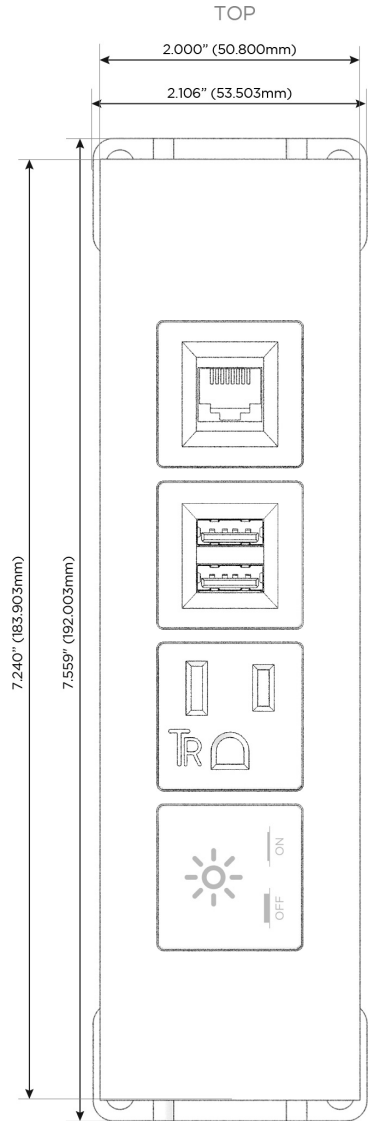

M-POWER-4T

AC POWER & DATA CONNECTIVITY SOLUTION

M-POWER-4TW-XAM6-WATP

Specs:

Modules/Ports:

- **X** Switched AC
- **A** Tamper Resistant AC Receptacle
- **M** Double USB-A (Fast Charging Ports - 18W)
- **6** CAT 6

X A M 6

Distributed by

Mormax Company, Inc.

8 Westchester Plaza

Elmsford, NY 10523

914-699-0101

sales@mormax.com

mormax.com