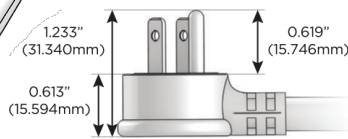

M-POWER-4T

AC POWER & DATA CONNECTIVITY SOLUTION

M-POWER-4TW-XAM6-SS8TP

Specs:

Modules/Ports:

- **X** Switched AC
- **A** Tamper Resistant AC Receptacle
- **M** Double USB-A (Fast Charging Ports - 18W)
- **6** CAT 6

X A M 6