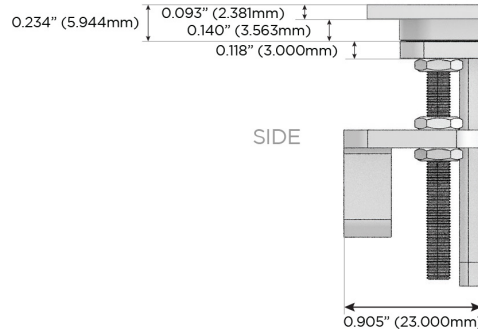

M-POWER-4T

AC POWER & DATA CONNECTIVITY SOLUTION

M-POWER-4TW-XAM6-SS8TP

Specs:

Modules/Ports:

- **X** Switched AC
- **A** Tamper Resistant AC Receptacle
- **M** Double USB-A (Fast Charging Ports - 18W)
- **6** CAT 6

X A M 6

Distributed by

Mormax Company, Inc.

8 Westchester Plaza

Elmsford, NY 10523

914-699-0101

sales@mormax.com

mormax.com