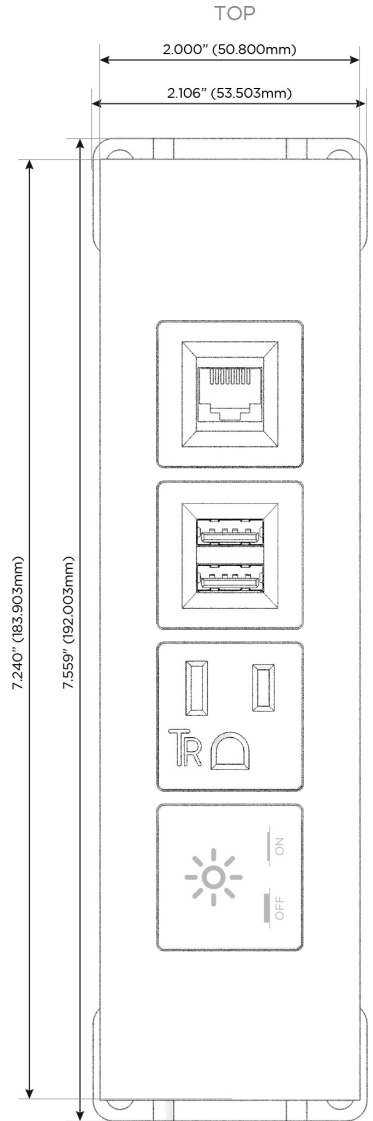

M-POWER-4T

AC POWER & DATA CONNECTIVITY SOLUTION

M-POWER-4TW-XAM6-SS8TP

Specs:

Modules/Ports:

- **X** Switched AC
- **A** Tamper Resistant AC Receptacle
- **M** Double USB-A (Fast Charging Ports - 18W)
- **6** CAT 6

X A M 6

Distributed by

Mormax Company, Inc.

8 Westchester Plaza

Elmsford, NY 10523

914-699-0101

sales@mormax.com

mormax.com