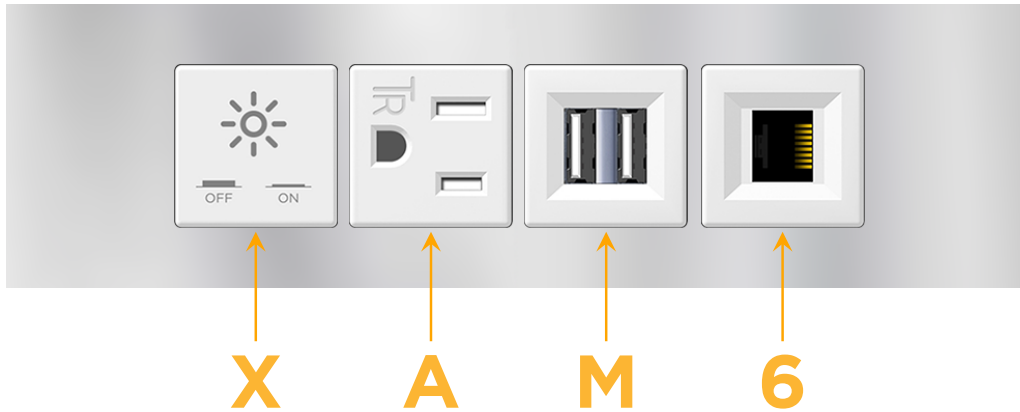

sales@mormax.com

mormax.com

Metro Light & Power's line of power & data solutions offers sophisticated design elements combined with greater ease of installation. Streamlined and low-profile, enhanced by side-exiting cords, our outlets advance the industry with their cutting edge look and feel. We believe flexibility is key, and we provide a variety of mounting options, including the ability to mount in limited spaces. Our outlets are available in many finishes and configurations, in addition to a custom color and finish capability for our clients.

Trim Plate Finish: **STAINLESS STEEL MIRROR FINISH**

Custom Finishes Available

M-POWER-4TW-XAM6-SS8TP

Features:

Module/Port Options:

- A** Tamper Resistant AC Receptacle
- E** USB-A & USB-C (20W)
- M** Double USB-A (Fast Charging Ports - 18W)
- H** HDMI
- 6** CAT 6
- 12** RJ 12
- X** Switched AC
- Y** 3-Way Switch (Low Voltage)
- V** USB-C (45W High Speed Charging Port)
- S** USB-C (25W High Speed Charging Port)
- R** Switched AC (Rocker Switch)
- D** Dimmer Switch

Plug:

Supplied with Low Profile Flat 45° Angle 120 VAC Plug

Optional Standard Straight 120 VAC Plug

Optional Straight 120 VAC Pass-through Plug

- CLEAN, COMPACT DESIGN
- STREAMLINED
- LOW PROFILE
- SIDE-EXITING CORDS
- PLUG & PLAY
- 6' AC CORD & PLUG (FLAT PLUG STANDARD)
- CUSTOMIZABLE CONFIGURATIONS AND FINISHES
- UL LISTED FOR MOUNTING IN FURNITURE
- 15A

M-POWER-4T

AC POWER & DATA CONNECTIVITY SOLUTION

M-POWER-4TW-XAM6-SS8TP

Specs:

Modules/Ports:

- X** Switched AC
- A** Tamper Resistant AC Receptacle
- M** Double USB-A (Fast Charging Ports - 18W)
- 6** CAT 6