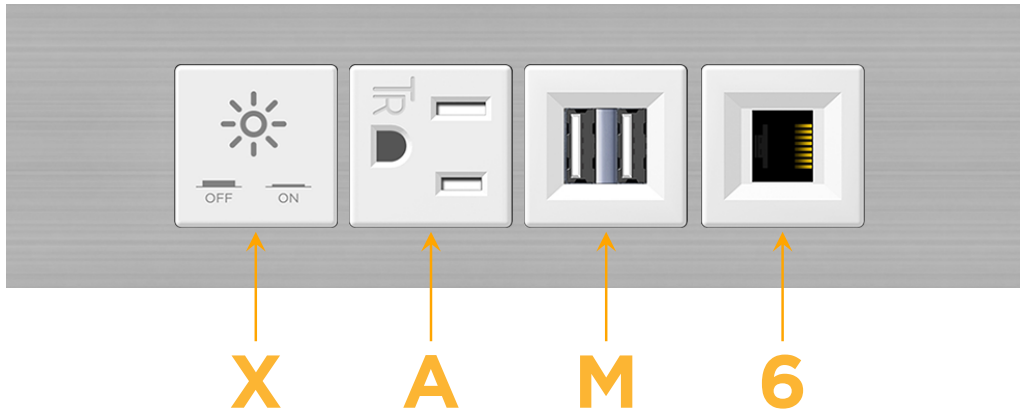

Trim Plate Finish: **STAINLESS STEEL BRUSHED**

Custom Finishes Available

M-POWER-4TW-XAM6-SS4TP

Features:

Module/Port Options:

- A** Tamper Resistant AC Receptacle
- E** USB-A & USB-C (20W)
- M** Double USB-A (Fast Charging Ports - 18W)
- H** HDMI
- 6** CAT 6
- 12** RJ 12
- X** Switched AC
- Y** 3-Way Switch (Low Voltage)
- V** USB-C (45W High Speed Charging Port)
- S** USB-C (25W High Speed Charging Port)
- R** Switched AC (Rocker Switch)
- D** Dimmer Switch

Plug:

Supplied with Low Profile Flat 45° Angle 120 VAC Plug

Optional Standard Straight 120 VAC Plug

Optional Straight 120 VAC Pass-through Plug

- CLEAN, COMPACT DESIGN
- STREAMLINED
- LOW PROFILE
- SIDE-EXITING CORDS
- PLUG & PLAY
- 6' AC CORD & PLUG (FLAT PLUG STANDARD)
- CUSTOMIZABLE CONFIGURATIONS AND FINISHES
- UL LISTED FOR MOUNTING IN FURNITURE
- 15A

M-POWER-4T

AC POWER & DATA CONNECTIVITY SOLUTION

M-POWER-4TW-XAM6-SS4TP

Specs:

Modules/Ports:

- X** Switched AC
- A** Tamper Resistant AC Receptacle
- M** Double USB-A (Fast Charging Ports - 18W)
- 6** CAT 6