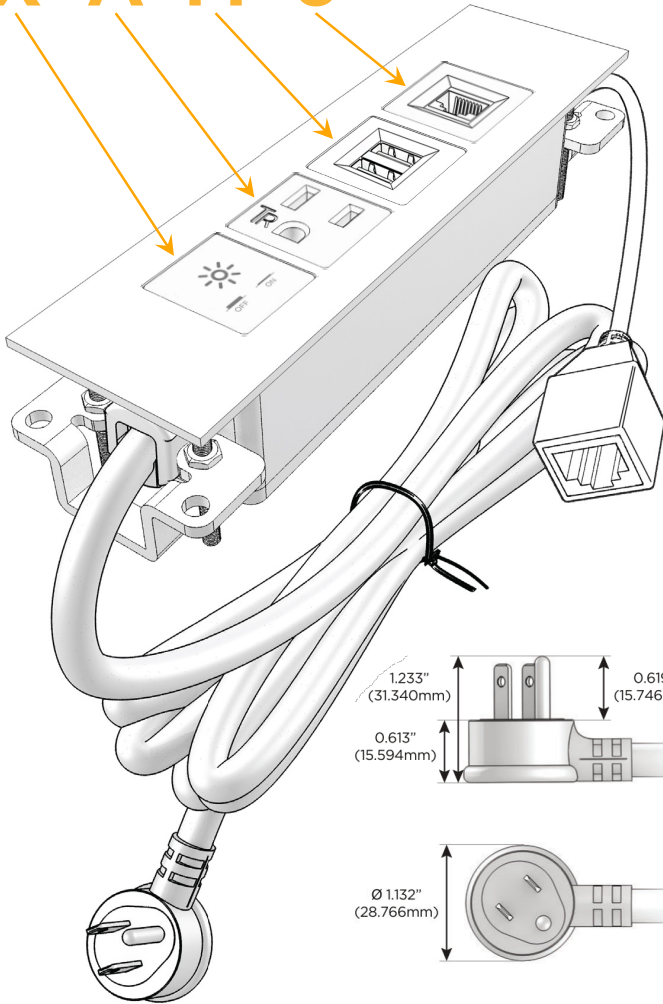

M-POWER-4T

AC POWER & DATA CONNECTIVITY SOLUTION

M-POWER-4TW-XAM6-SS4TP

Specs:

Modules/Ports:

- **X** Switched AC
- **A** Tamper Resistant AC Receptacle
- **M** Double USB-A (Fast Charging Ports - 18W)
- **6** CAT 6

X A M 6