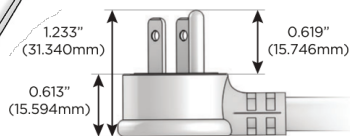

M-POWER-4T

AC POWER & DATA CONNECTIVITY SOLUTION

M-POWER-4TW-XAM6-SS4TP

Specs:

Modules/Ports:

- **X** Switched AC
- **A** Tamper Resistant AC Receptacle
- **M** Double USB-A (Fast Charging Ports - 18W)
- **6** CAT 6

X A M 6