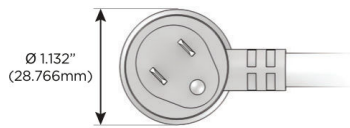

M-POWER-4T

AC POWER & DATA CONNECTIVITY SOLUTION

M-POWER-4TW-XAM6-SS4TP

Specs:

Modules/Ports:

- **X** Switched AC
- **A** Tamper Resistant AC Receptacle
- **M** Double USB-A (Fast Charging Ports - 18W)
- **6** CAT 6

X A M 6