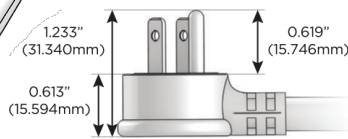

M-POWER-4T

AC POWER & DATA CONNECTIVITY SOLUTION

M-POWER-4TW-XAM6-SS4ATP

Specs:

Modules/Ports:

- **X** Switched AC
- **A** Tamper Resistant AC Receptacle
- **M** Double USB-A (Fast Charging Ports - 18W)
- **6** CAT 6

X A M 6