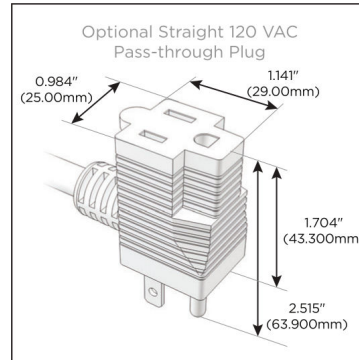

M-POWER-4T

AC POWER & DATA CONNECTIVITY SOLUTION

M-POWER-4TW-XAM6-SS4ATP

Specs:

Modules/Ports:

- **X** Switched AC
- **A** Tamper Resistant AC Receptacle
- **M** Double USB-A (Fast Charging Ports - 18W)
- **6** CAT 6

X A M 6