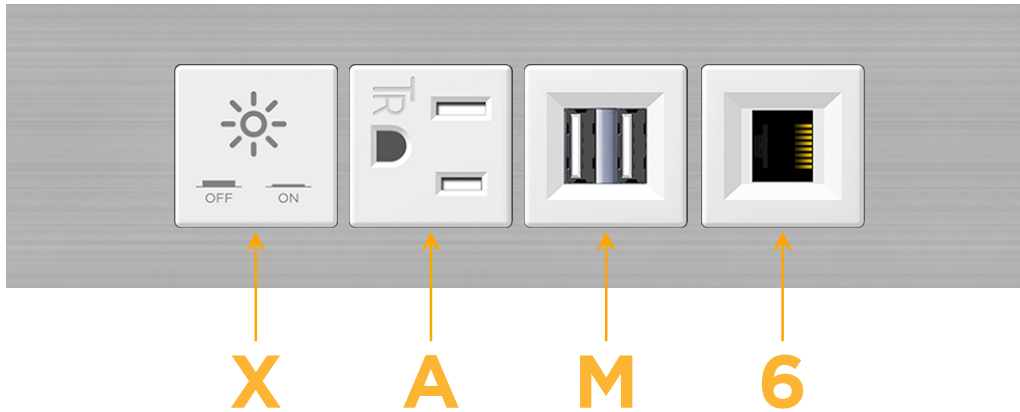

M-POWER-4T

AC POWER & DATA CONNECTIVITY SOLUTION

M-POWER-4TW-XAM6-SS4ATP

Distributed by

Mormax Company, Inc.

8 Westchester Plaza

Elmsford, NY 10523

914-699-0101

sales@mormax.com

mormax.com

Metro Light & Power's line of power & data solutions offers sophisticated design elements combined with greater ease of installation. Streamlined and low-profile, enhanced by side-exiting cords, our outlets advance the industry with their cutting edge look and feel. We believe flexibility is key, and we provide a variety of mounting options, including the ability to mount in limited spaces. Our outlets are available in many finishes and configurations, in addition to a custom color and finish capability for our clients.

Trim Plate Finish: **BRUSHED STAINLESS (ABS)**

Custom Finishes Available

M-POWER-4TW-XAM6-SS4ATP

Features:

Module/Port Options:

- **A** Tamper Resistant AC Receptacle
- **E** USB-A & USB-C (20W)
- **M** Double USB-A (Fast Charging Ports - 18W)
- **H** HDMI
- **6** CAT 6
- **12** RJ 12
- **X** Switched AC
- **Y** 3-Way Switch (Low Voltage)
- **V** USB-C (45W High Speed Charging Port)
- **S** USB-C (25W High Speed Charging Port)
- **R** Switched AC (Rocker Switch)
- **D** Dimmer Switch

Plug:

Supplied with Low Profile Flat 45° Angle 120 VAC Plug

Optional Standard Straight 120 VAC Plug

Optional Straight 120 VAC Pass-through Plug

- CLEAN, COMPACT DESIGN
- STREAMLINED
- LOW PROFILE
- SIDE-EXITING CORDS
- PLUG & PLAY
- 6' AC CORD & PLUG (FLAT PLUG STANDARD)
- CUSTOMIZABLE CONFIGURATIONS AND FINISHES
- UL LISTED FOR MOUNTING IN FURNITURE
- 15A