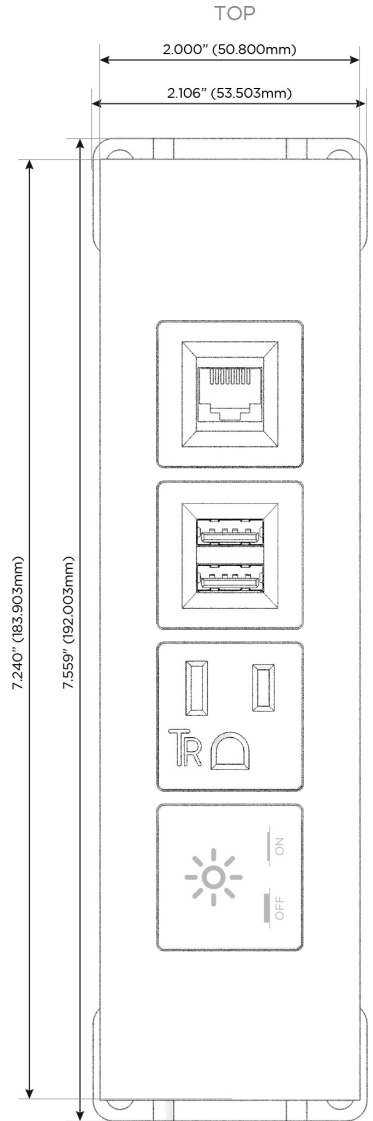

M-POWER-4T

AC POWER & DATA CONNECTIVITY SOLUTION

M-POWER-4TW-XAM6-MATP

Specs:

Modules/Ports:

- **X** Switched AC
- **A** Tamper Resistant AC Receptacle
- **M** Double USB-A (Fast Charging Ports - 18W)
- **6** CAT 6

X A M 6

Distributed by

Mormax Company, Inc.

8 Westchester Plaza

Elmsford, NY 10523

914-699-0101

sales@mormax.com

mormax.com