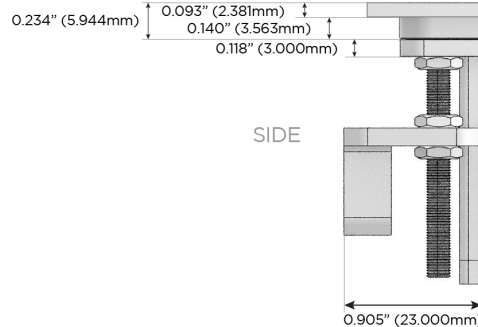

M-POWER-4T

AC POWER & DATA CONNECTIVITY SOLUTION

M-POWER-4TW-XAM6-MATP

Specs:

Modules/Ports:

- **X** Switched AC
- **A** Tamper Resistant AC Receptacle
- **M** Double USB-A (Fast Charging Ports - 18W)
- **6** CAT 6

X A M 6

Distributed by

Mormax Company, Inc.

8 Westchester Plaza

Elmsford, NY 10523

914-699-0101

sales@mormax.com

mormax.com