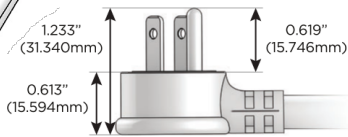

M-POWER-4T

AC POWER & DATA CONNECTIVITY SOLUTION

M-POWER-4TW-XAM6-MATP

Specs:

Modules/Ports:

- **X** Switched AC
- **A** Tamper Resistant AC Receptacle
- **M** Double USB-A (Fast Charging Ports - 18W)
- **6** CAT 6

X A M 6