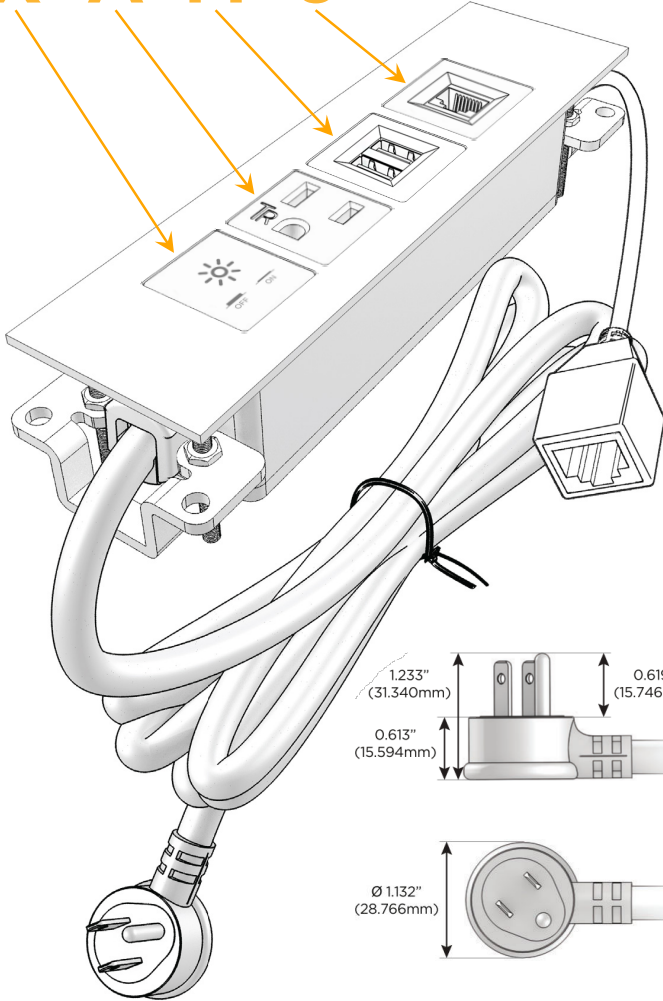

M-POWER-4T

AC POWER & DATA CONNECTIVITY SOLUTION

M-POWER-4TW-XAM6-MATP

Specs:

Modules/Ports:

- **X** Switched AC
- **A** Tamper Resistant AC Receptacle
- **M** Double USB-A (Fast Charging Ports - 18W)
- **6** CAT 6

X A M 6

Distributed by

Mormax Company, Inc.

8 Westchester Plaza

Elmsford, NY 10523

914-699-0101

sales@mormax.com

mormax.com