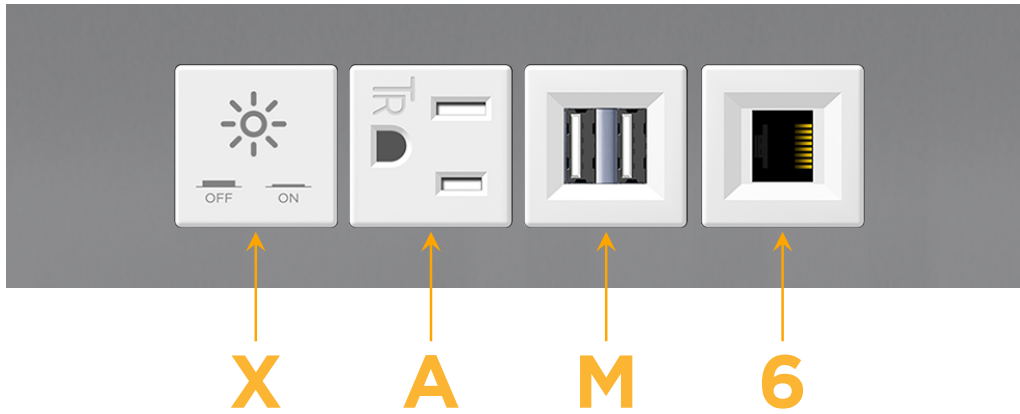

M-POWER-4T

AC POWER & DATA CONNECTIVITY SOLUTION

M-POWER-4TW-XAM6-MATP

Distributed by

Mormax Company, Inc.

8 Westchester Plaza

Elmsford, NY 10523

914-699-0101

sales@mormax.com

mormax.com

Metro Light & Power's line of power & data solutions offers sophisticated design elements combined with greater ease of installation. Streamlined and low-profile, enhanced by side-exiting cords, our outlets advance the industry with their cutting edge look and feel. We believe flexibility is key, and we provide a variety of mounting options, including the ability to mount in limited spaces. Our outlets are available in many finishes and configurations, in addition to a custom color and finish capability for our clients.

Trim Plate Finish: **MAGNESIUM (ABS)**

Custom Finishes Available

M-POWER-4TW-XAM6-MATP

Features:

Module/Port Options:

- **A** Tamper Resistant AC Receptacle
- **E** USB-A & USB-C (20W)
- **M** Double USB-A (Fast Charging Ports - 18W)
- **H** HDMI
- **6** CAT 6
- **12** RJ 12
- **X** Switched AC
- **Y** 3-Way Switch (Low Voltage)
- **V** USB-C (45W High Speed Charging Port)
- **S** USB-C (25W High Speed Charging Port)
- **R** Switched AC (Rocker Switch)
- **D** Dimmer Switch

Plug:

Supplied with Low Profile Flat 45° Angle 120 VAC Plug

Optional Standard Straight 120 VAC Plug

Optional Straight 120 VAC Pass-through Plug

- CLEAN, COMPACT DESIGN
- STREAMLINED
- LOW PROFILE
- SIDE-EXITING CORDS
- PLUG & PLAY
- 6' AC CORD & PLUG (FLAT PLUG STANDARD)
- CUSTOMIZABLE CONFIGURATIONS AND FINISHES
- UL LISTED FOR MOUNTING IN FURNITURE
- 15A