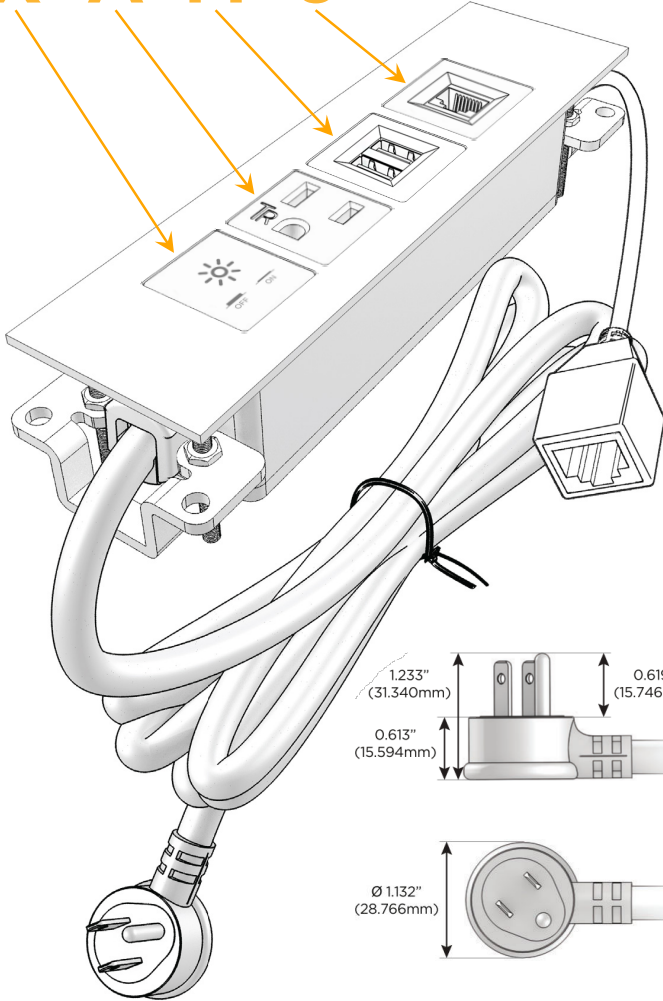

M-POWER-4T

AC POWER & DATA CONNECTIVITY SOLUTION

M-POWER-4TW-XAM6-CUATP

Specs:

Modules/Ports:

- **X** Switched AC
- **A** Tamper Resistant AC Receptacle
- **M** Double USB-A (Fast Charging Ports - 18W)
- **6** CAT 6

X A M 6