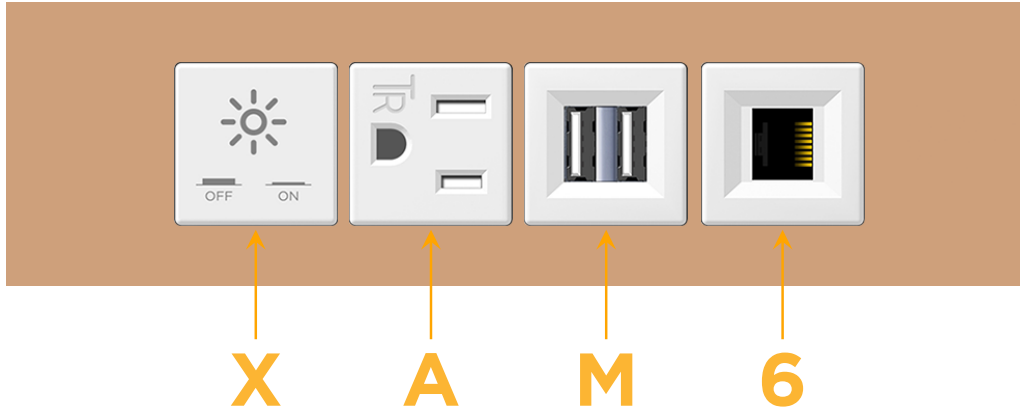

sales@mormax.com

mormax.com

Metro Light & Power's line of power & data solutions offers sophisticated design elements combined with greater ease of installation. Streamlined and low-profile, enhanced by side-exiting cords, our outlets advance the industry with their cutting edge look and feel. We believe flexibility is key, and we provide a variety of mounting options, including the ability to mount in limited spaces. Our outlets are available in many finishes and configurations, in addition to a custom color and finish capability for our clients.

Trim Plate Finish: **COPPER (ABS)**

Custom Finishes Available

M-POWER-4TW-XAM6-CUATP

Features:

Module/Port Options:

- A** Tamper Resistant AC Receptacle
- E** USB-A & USB-C (20W)
- M** Double USB-A (Fast Charging Ports - 18W)
- H** HDMI
- 6** CAT 6
- 12** RJ 12
- X** Switched AC
- Y** 3-Way Switch (Low Voltage)
- V** USB-C (45W High Speed Charging Port)
- S** USB-C (25W High Speed Charging Port)
- R** Switched AC (Rocker Switch)
- D** Dimmer Switch

Plug:

Supplied with Low Profile Flat 45° Angle 120 VAC Plug

Optional Standard Straight 120 VAC Plug

Optional Straight 120 VAC Pass-through Plug

- CLEAN, COMPACT DESIGN
- STREAMLINED
- LOW PROFILE
- SIDE-EXITING CORDS
- PLUG & PLAY
- 6' AC CORD & PLUG (FLAT PLUG STANDARD)
- CUSTOMIZABLE CONFIGURATIONS AND FINISHES
- UL LISTED FOR MOUNTING IN FURNITURE
- 15A

M-POWER-4T

AC POWER & DATA CONNECTIVITY SOLUTION

M-POWER-4TW-XAM6-CUATP

Specs:

Modules/Ports:

- X** Switched AC
- A** Tamper Resistant AC Receptacle
- M** Double USB-A (Fast Charging Ports - 18W)
- 6** CAT 6