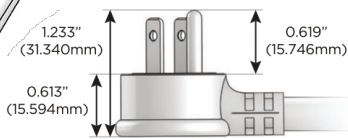

M-POWER-4T

AC POWER & DATA CONNECTIVITY SOLUTION

M-POWER-4TW-XAM6-CUATP

Specs:

Modules/Ports:

- **X** Switched AC
- **A** Tamper Resistant AC Receptacle
- **M** Double USB-A (Fast Charging Ports - 18W)
- **6** CAT 6

X A M 6