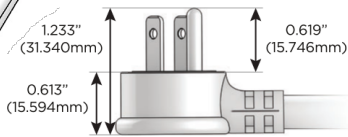

M-POWER-4T

AC POWER & DATA CONNECTIVITY SOLUTION

M-POWER-4TW-XAM6-BZ5ATP

Specs:

Modules/Ports:

- **X** Switched AC
- **A** Tamper Resistant AC Receptacle
- **M** Double USB-A (Fast Charging Ports - 18W)
- **6** CAT 6

X A M 6