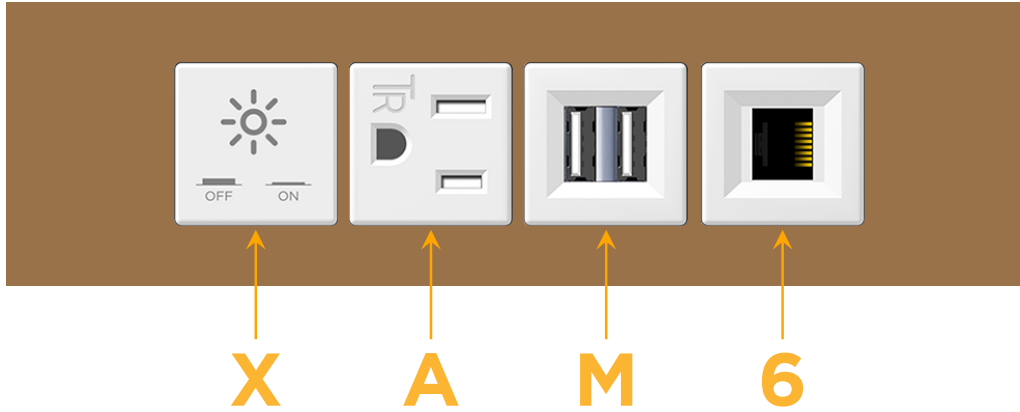

sales@mormax.com

mormax.com

Metro Light & Power's line of power & data solutions offers sophisticated design elements combined with greater ease of installation. Streamlined and low-profile, enhanced by side-exiting cords, our outlets advance the industry with their cutting edge look and feel. We believe flexibility is key, and we provide a variety of mounting options, including the ability to mount in limited spaces. Our outlets are available in many finishes and configurations, in addition to a custom color and finish capability for our clients.

Trim Plate Finish: **ARCHITECTURAL BRONZE (ABS)**

Custom Finishes Available

M-POWER-4TW-XAM6-BZ5ATP

Features:

Module/Port Options:

- A** Tamper Resistant AC Receptacle
- E** USB-A & USB-C (20W)
- M** Double USB-A (Fast Charging Ports - 18W)
- H** HDMI
- 6** CAT 6
- 12** RJ 12
- X** Switched AC
- Y** 3-Way Switch (Low Voltage)
- V** USB-C (45W High Speed Charging Port)
- S** USB-C (25W High Speed Charging Port)
- R** Switched AC (Rocker Switch)
- D** Dimmer Switch

Plug:

Supplied with Low Profile Flat 45° Angle 120 VAC Plug

Optional Standard Straight 120 VAC Plug

Optional Straight 120 VAC Pass-through Plug

- CLEAN, COMPACT DESIGN
- STREAMLINED
- LOW PROFILE
- SIDE-EXITING CORDS
- PLUG & PLAY
- 6' AC CORD & PLUG (FLAT PLUG STANDARD)
- CUSTOMIZABLE CONFIGURATIONS AND FINISHES
- UL LISTED FOR MOUNTING IN FURNITURE
- 15A

M-POWER-4T

AC POWER & DATA CONNECTIVITY SOLUTION

M-POWER-4TW-XAM6-BZ5ATP

Specs:

Modules/Ports:

- X** Switched AC
- A** Tamper Resistant AC Receptacle
- M** Double USB-A (Fast Charging Ports - 18W)
- 6** CAT 6