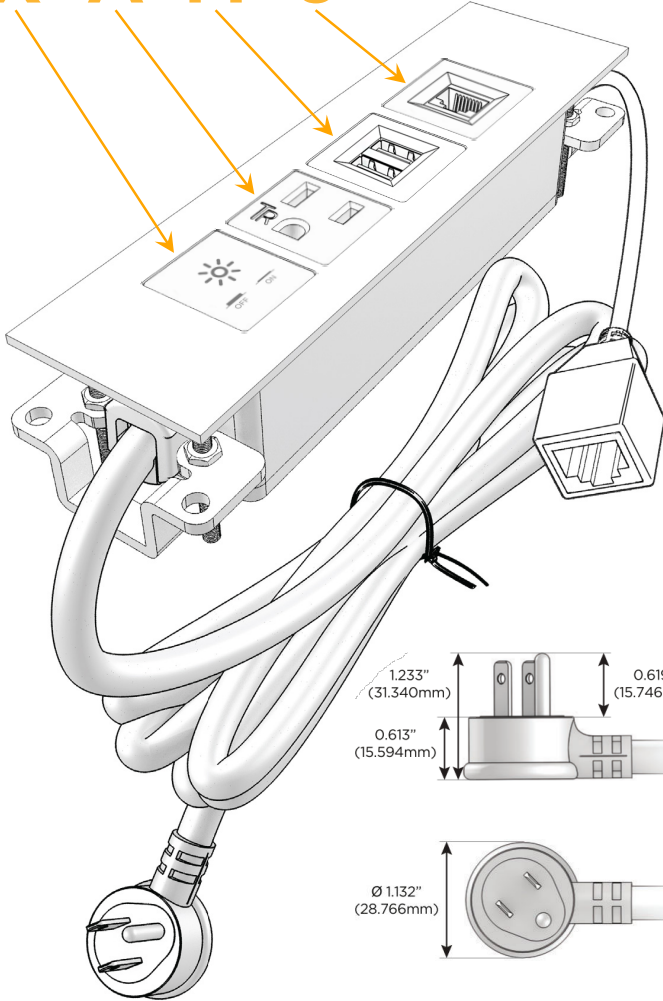

M-POWER-4T

AC POWER & DATA CONNECTIVITY SOLUTION

M-POWER-4TW-XAM6-BZ5ATP

Specs:

Modules/Ports:

- **X** Switched AC
- **A** Tamper Resistant AC Receptacle
- **M** Double USB-A (Fast Charging Ports - 18W)
- **6** CAT 6

X A M 6