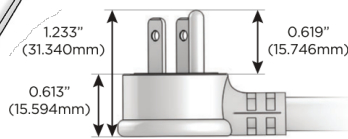

M-POWER-4T

AC POWER & DATA CONNECTIVITY SOLUTION

M-POWER-4TW-XAM6-BZ5AATP

Specs:

Modules/Ports:

- **X** Switched AC
- **A** Tamper Resistant AC Receptacle
- **M** Double USB-A (Fast Charging Ports - 18W)
- **6** CAT 6

X A M 6