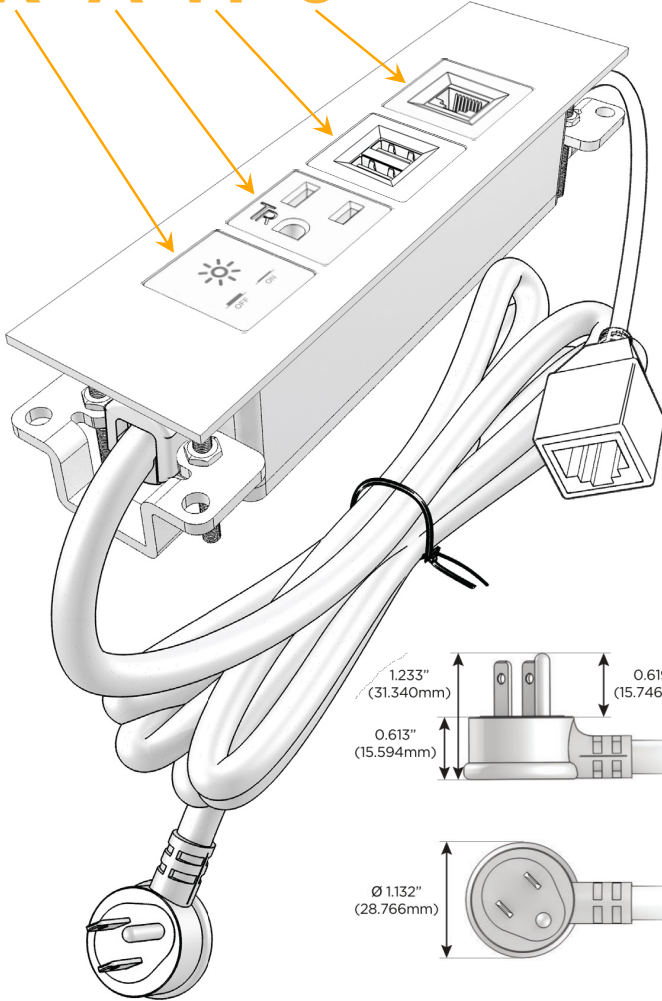

M-POWER-4T

AC POWER & DATA CONNECTIVITY SOLUTION

M-POWER-4TW-XAM6-BZ5AATP

Specs:

Modules/Ports:

- **X** Switched AC
- **A** Tamper Resistant AC Receptacle
- **M** Double USB-A (Fast Charging Ports - 18W)
- **6** CAT 6

X A M 6