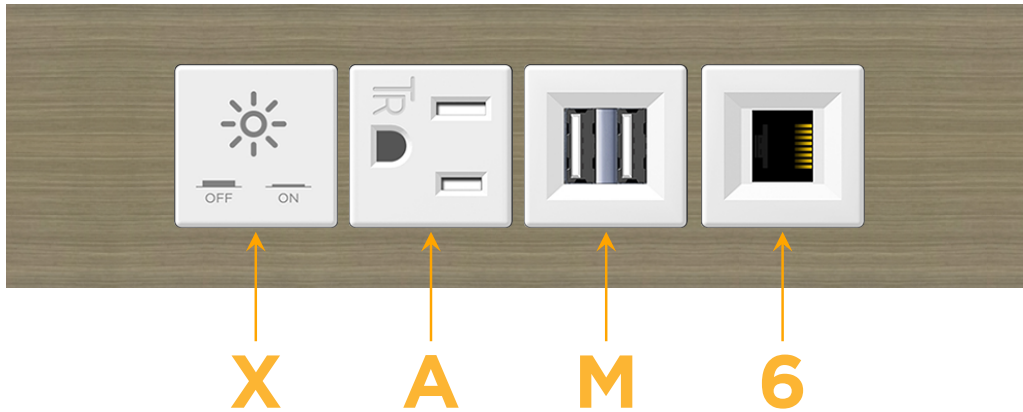

M-POWER-4T

AC POWER & DATA CONNECTIVITY SOLUTION

M-POWER-4TW-XAM6-BZ5AATP

Distributed by

Mormax Company, Inc.

8 Westchester Plaza

Elmsford, NY 10523

914-699-0101

sales@mormax.com

mormax.com

Metro Light & Power's line of power & data solutions offers sophisticated design elements combined with greater ease of installation. Streamlined and low-profile, enhanced by side-exiting cords, our outlets advance the industry with their cutting edge look and feel. We believe flexibility is key, and we provide a variety of mounting options, including the ability to mount in limited spaces. Our outlets are available in many finishes and configurations, in addition to a custom color and finish capability for our clients.

Trim Plate Finish: **ANTIQUED ARCHITECTURAL BRONZE (ABS)**

Custom Finishes Available

M-POWER-4TW-XAM6-BZ5AATP

Features:

Module/Port Options:

- **A** Tamper Resistant AC Receptacle
- **E** USB-A & USB-C (20W)
- **M** Double USB-A (Fast Charging Ports - 18W)
- **H** HDMI
- **6** CAT 6
- **12** RJ 12
- **X** Switched AC
- **Y** 3-Way Switch (Low Voltage)
- **V** USB-C (45W High Speed Charging Port)
- **S** USB-C (25W High Speed Charging Port)
- **R** Switched AC (Rocker Switch)
- **D** Dimmer Switch

Plug:

Supplied with Low Profile Flat 45° Angle 120 VAC Plug

Optional Standard Straight 120 VAC Plug

Optional Straight 120 VAC Pass-through Plug

- CLEAN, COMPACT DESIGN
- STREAMLINED
- LOW PROFILE
- SIDE-EXITING CORDS
- PLUG & PLAY
- 6' AC CORD & PLUG (FLAT PLUG STANDARD)
- CUSTOMIZABLE CONFIGURATIONS AND FINISHES
- UL LISTED FOR MOUNTING IN FURNITURE
- 15A