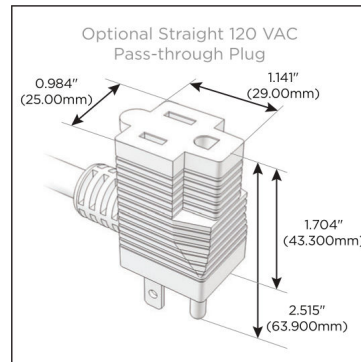

M-POWER-4T

AC POWER & DATA CONNECTIVITY SOLUTION

M-POWER-4TW-XAM6-BZ4TP

Specs:

Modules/Ports:

- **X** Switched AC
- **A** Tamper Resistant AC Receptacle
- **M** Double USB-A (Fast Charging Ports - 18W)
- **6** CAT 6

X A M 6

Distributed by

Mormax Company, Inc.

8 Westchester Plaza

Elmsford, NY 10523

914-699-0101

sales@mormax.com

mormax.com