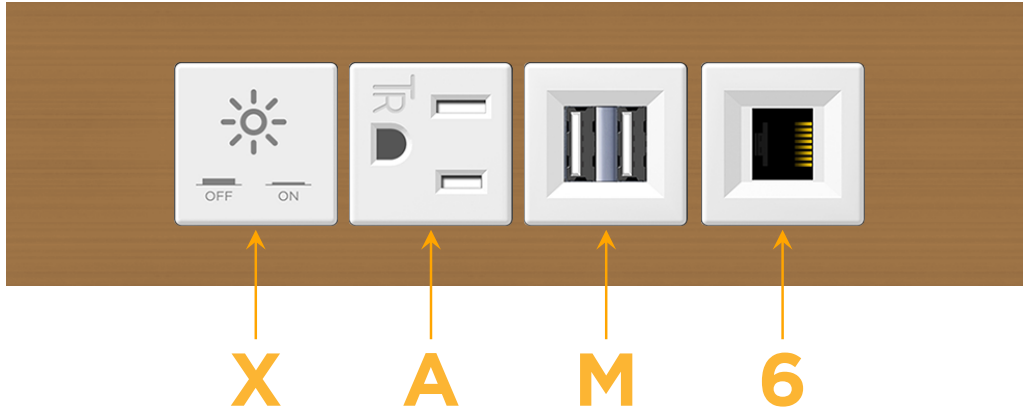

sales@mormax.com

mormax.com

Metro Light & Power's line of power & data solutions offers sophisticated design elements combined with greater ease of installation. Streamlined and low-profile, enhanced by side-exiting cords, our outlets advance the industry with their cutting edge look and feel. We believe flexibility is key, and we provide a variety of mounting options, including the ability to mount in limited spaces. Our outlets are available in many finishes and configurations, in addition to a custom color and finish capability for our clients.

Trim Plate Finish: **SOLID BRONZE BRUSHED**

Custom Finishes Available

M-POWER-4TW-XAM6-BZ4TP

Features:

Module/Port Options:

- A** Tamper Resistant AC Receptacle
- E** USB-A & USB-C (20W)
- M** Double USB-A (Fast Charging Ports - 18W)
- H** HDMI
- 6** CAT 6
- 12** RJ 12
- X** Switched AC
- Y** 3-Way Switch (Low Voltage)
- V** USB-C (45W High Speed Charging Port)
- S** USB-C (25W High Speed Charging Port)
- R** Switched AC (Rocker Switch)
- D** Dimmer Switch

Plug:

Supplied with Low Profile Flat 45° Angle 120 VAC Plug

Optional Standard Straight 120 VAC Plug

Optional Straight 120 VAC Pass-through Plug

- CLEAN, COMPACT DESIGN
- STREAMLINED
- LOW PROFILE
- SIDE-EXITING CORDS
- PLUG & PLAY
- 6' AC CORD & PLUG (FLAT PLUG STANDARD)
- CUSTOMIZABLE CONFIGURATIONS AND FINISHES
- UL LISTED FOR MOUNTING IN FURNITURE
- 15A

M-POWER-4T

AC POWER & DATA CONNECTIVITY SOLUTION

M-POWER-4TW-XAM6-BZ4TP

Specs:

Modules/Ports:

- X** Switched AC
- A** Tamper Resistant AC Receptacle
- M** Double USB-A (Fast Charging Ports - 18W)
- 6** CAT 6