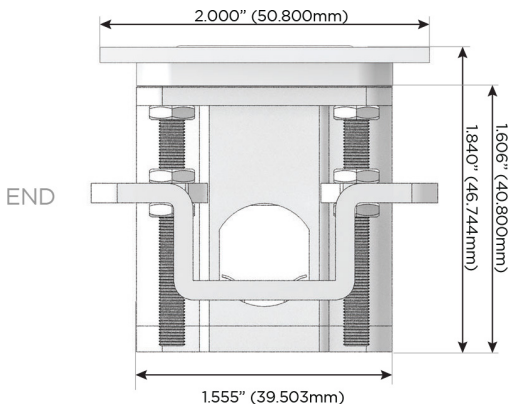

M-POWER-4T

AC POWER & DATA CONNECTIVITY SOLUTION

M-POWER-4TW-XAM6-BZ4TP

Specs:

Modules/Ports:

- **X** Switched AC
- **A** Tamper Resistant AC Receptacle
- **M** Double USB-A (Fast Charging Ports - 18W)
- **6** CAT 6

X A M 6

Distributed by

Mormax Company, Inc.

8 Westchester Plaza

Elmsford, NY 10523

914-699-0101

sales@mormax.com

mormax.com