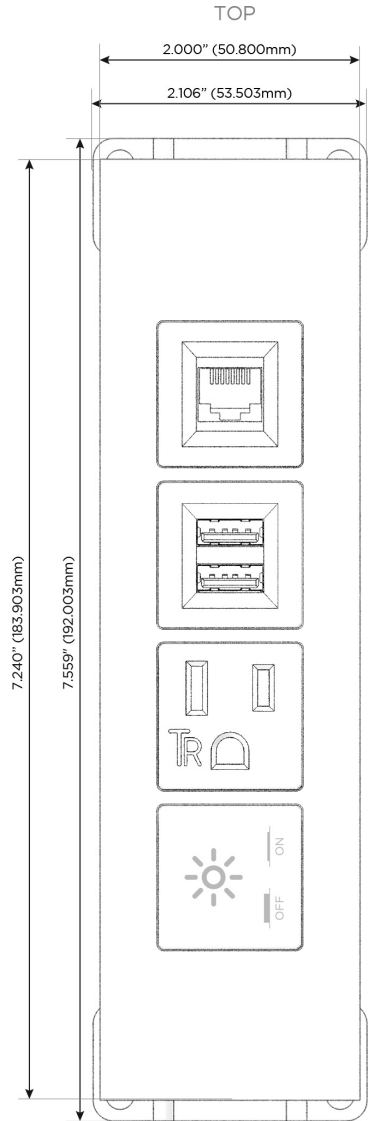

M-POWER-4T

AC POWER & DATA CONNECTIVITY SOLUTION

M-POWER-4TW-XAM6-BZ4TP

Specs:

Modules/Ports:

- **X** Switched AC
- **A** Tamper Resistant AC Receptacle
- **M** Double USB-A (Fast Charging Ports - 18W)
- **6** CAT 6

X A M 6

Distributed by

Mormax Company, Inc.

8 Westchester Plaza

Elmsford, NY 10523

914-699-0101

sales@mormax.com

mormax.com