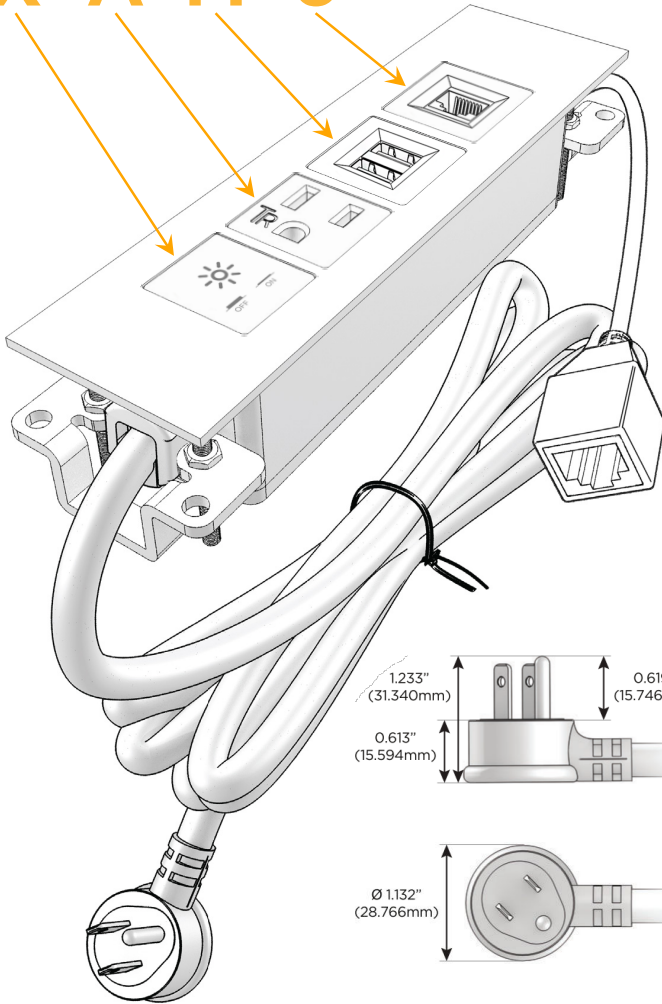

M-POWER-4T

AC POWER & DATA CONNECTIVITY SOLUTION

M-POWER-4TW-XAM6-BZ4TP

Specs:

Modules/Ports:

- **X** Switched AC
- **A** Tamper Resistant AC Receptacle
- **M** Double USB-A (Fast Charging Ports - 18W)
- **6** CAT 6

X A M 6

Distributed by

Mormax Company, Inc.

8 Westchester Plaza

Elmsford, NY 10523

914-699-0101

sales@mormax.com

mormax.com