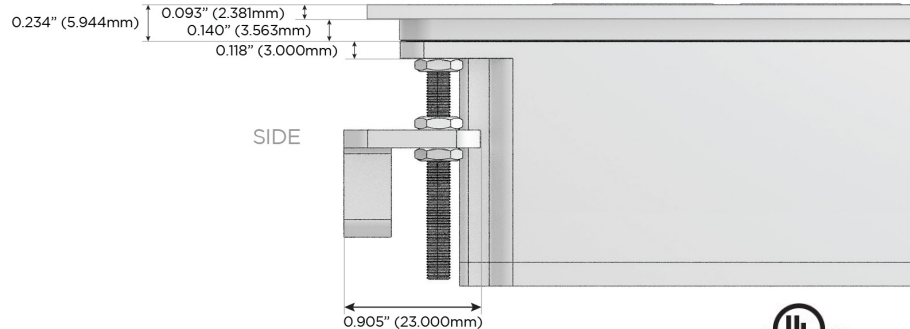

M-POWER-4T

AC POWER & DATA CONNECTIVITY SOLUTION

M-POWER-4TW-XAM6-BZ4TP

Specs:

Modules/Ports:

- **X** Switched AC
- **A** Tamper Resistant AC Receptacle
- **M** Double USB-A (Fast Charging Ports - 18W)
- **6** CAT 6

X A M 6

Distributed by

Mormax Company, Inc.

8 Westchester Plaza

Elmsford, NY 10523

914-699-0101

sales@mormax.com

mormax.com