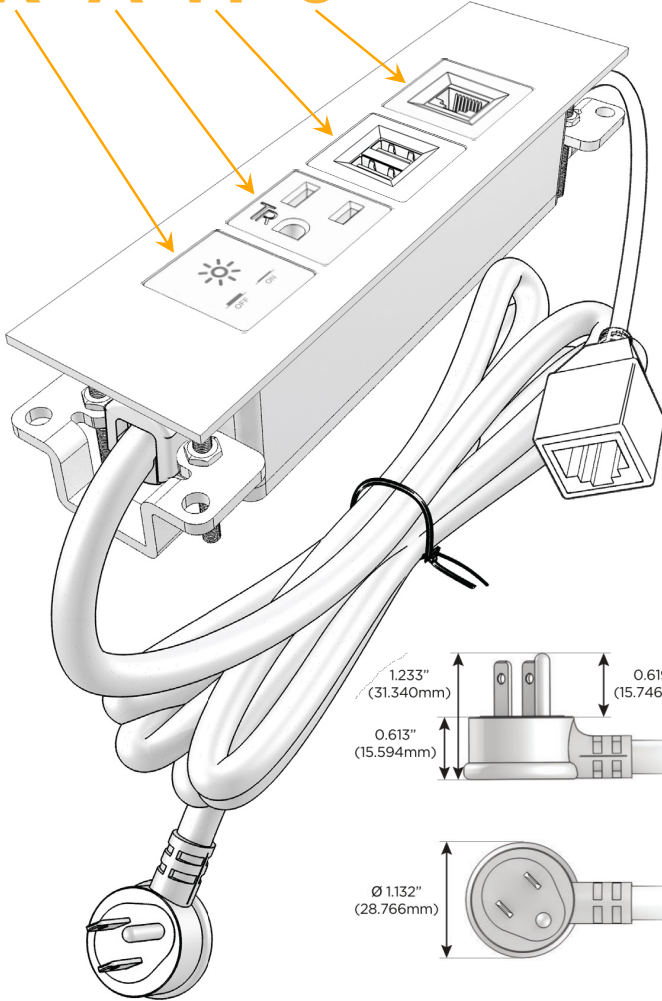

M-POWER-4T

AC POWER & DATA CONNECTIVITY SOLUTION

M-POWER-4TW-XAM6-BR4TP

Specs:

Modules/Ports:

- **X** Switched AC
- **A** Tamper Resistant AC Receptacle
- **M** Double USB-A (Fast Charging Ports - 18W)
- **6** CAT 6

X A M 6

Distributed by

Mormax Company, Inc.

8 Westchester Plaza

Elmsford, NY 10523

914-699-0101

sales@mormax.com

mormax.com