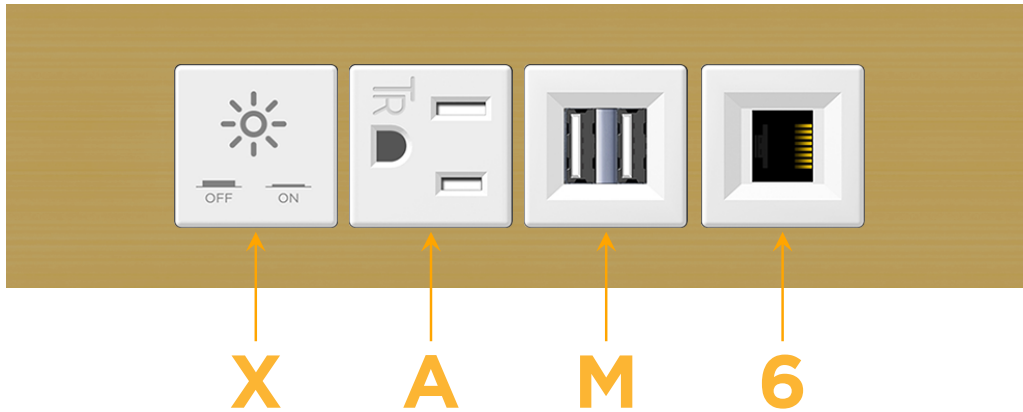

M-POWER-4T

AC POWER & DATA CONNECTIVITY SOLUTION

M-POWER-4TW-XAM6-BR4TP

Distributed by

Mormax Company, Inc.

8 Westchester Plaza

Elmsford, NY 10523

914-699-0101

sales@mormax.com

mormax.com

Metro Light & Power's line of power & data solutions offers sophisticated design elements combined with greater ease of installation. Streamlined and low-profile, enhanced by side-exiting cords, our outlets advance the industry with their cutting edge look and feel. We believe flexibility is key, and we provide a variety of mounting options, including the ability to mount in limited spaces. Our outlets are available in many finishes and configurations, in addition to a custom color and finish capability for our clients.

Trim Plate Finish: **SOLID BRASS BRUSHED**

Custom Finishes Available

M-POWER-4TW-XAM6-BR4TP

Features:

Module/Port Options:

- **A** Tamper Resistant AC Receptacle
- **E** USB-A & USB-C (20W)
- **M** Double USB-A (Fast Charging Ports - 18W)
- **H** HDMI
- **6** CAT 6
- **12** RJ 12
- **X** Switched AC
- **Y** 3-Way Switch (Low Voltage)
- **V** USB-C (45W High Speed Charging Port)
- **S** USB-C (25W High Speed Charging Port)
- **R** Switched AC (Rocker Switch)
- **D** Dimmer Switch

Plug:

Supplied with Low Profile Flat 45° Angle 120 VAC Plug

Optional Standard Straight 120 VAC Plug

Optional Straight 120 VAC Pass-through Plug

- CLEAN, COMPACT DESIGN
- STREAMLINED
- LOW PROFILE
- SIDE-EXITING CORDS
- PLUG & PLAY
- 6' AC CORD & PLUG (FLAT PLUG STANDARD)
- CUSTOMIZABLE CONFIGURATIONS AND FINISHES
- UL LISTED FOR MOUNTING IN FURNITURE
- 15A