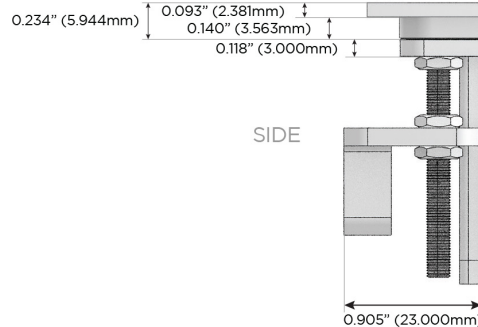

M-POWER-4T

AC POWER & DATA CONNECTIVITY SOLUTION

M-POWER-4TW-XAM6-BR4TP

Specs:

Modules/Ports:

- **X** Switched AC
- **A** Tamper Resistant AC Receptacle
- **M** Double USB-A (Fast Charging Ports - 18W)
- **6** CAT 6

X A M 6

Distributed by

Mormax Company, Inc.

8 Westchester Plaza

Elmsford, NY 10523

914-699-0101

sales@mormax.com

mormax.com