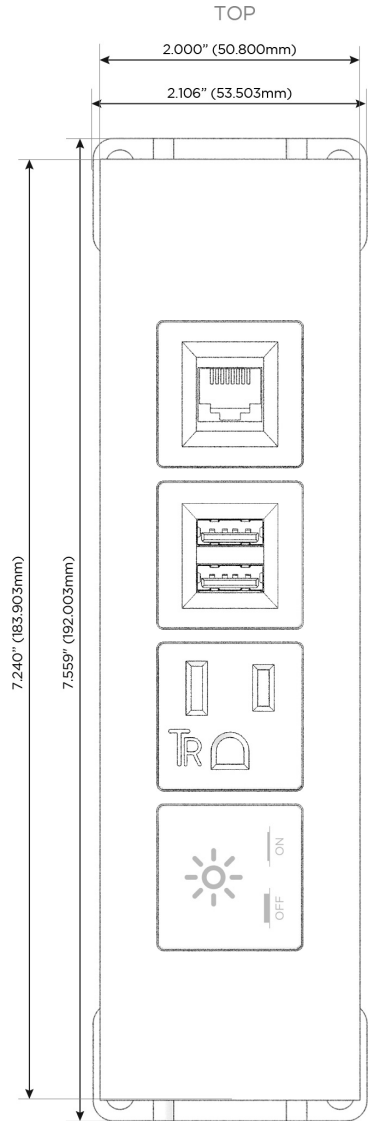

M-POWER-4T

AC POWER & DATA CONNECTIVITY SOLUTION

M-POWER-4TW-XAM6-BR4TP

Specs:

Modules/Ports:

- **X** Switched AC
- **A** Tamper Resistant AC Receptacle
- **M** Double USB-A (Fast Charging Ports - 18W)
- **6** CAT 6

X A M 6

Distributed by

Mormax Company, Inc.

8 Westchester Plaza

Elmsford, NY 10523

914-699-0101

sales@mormax.com

mormax.com