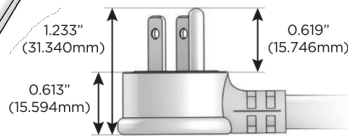

M-POWER-4T

AC POWER & DATA CONNECTIVITY SOLUTION

M-POWER-4TW-XAM6-BR4TP

Specs:

Modules/Ports:

- **X** Switched AC
- **A** Tamper Resistant AC Receptacle
- **M** Double USB-A (Fast Charging Ports - 18W)
- **6** CAT 6

X A M 6