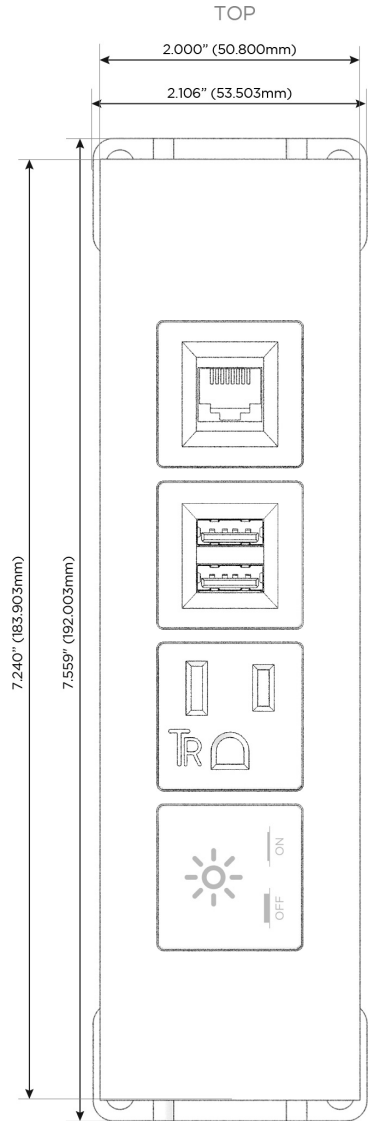

M-POWER-4T

AC POWER & DATA CONNECTIVITY SOLUTION

M-POWER-4TW-XAM6-APATP

Specs:

Modules/Ports:

- **X** Switched AC
- **A** Tamper Resistant AC Receptacle
- **M** Double USB-A (Fast Charging Ports - 18W)
- **6** CAT 6

X A M 6

Distributed by

Mormax Company, Inc.

8 Westchester Plaza

Elmsford, NY 10523

914-699-0101

sales@mormax.com

mormax.com