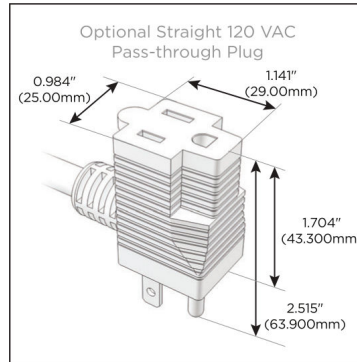

M-POWER-4T

AC POWER & DATA CONNECTIVITY SOLUTION

M-POWER-4TW-XAM6-APATP

Specs:

Modules/Ports:

- **X** Switched AC
- **A** Tamper Resistant AC Receptacle
- **M** Double USB-A (Fast Charging Ports - 18W)
- **6** CAT 6

X A M 6

Distributed by

Mormax Company, Inc.

8 Westchester Plaza

Elmsford, NY 10523

914-699-0101

sales@mormax.com

mormax.com