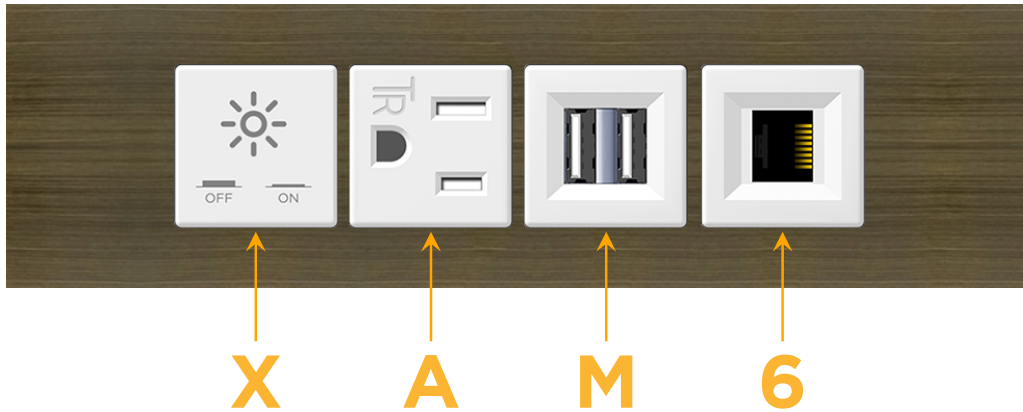

Trim Plate Finish: **SPECIAL ANTIQUE BRONZE (ABS)**

Custom Finishes Available

M-POWER-4TW-XAM6-APATP

Features:

Module/Port Options:

- A** Tamper Resistant AC Receptacle
- E** USB-A & USB-C (20W)
- M** Double USB-A (Fast Charging Ports - 18W)
- H** HDMI
- 6** CAT 6
- 12** RJ 12
- X** Switched AC
- Y** 3-Way Switch (Low Voltage)
- V** USB-C (45W High Speed Charging Port)
- S** USB-C (25W High Speed Charging Port)
- R** Switched AC (Rocker Switch)
- D** Dimmer Switch

Plug:

Supplied with Low Profile Flat 45° Angle 120 VAC Plug

Optional Standard Straight 120 VAC Plug

Optional Straight 120 VAC Pass-through Plug

- CLEAN, COMPACT DESIGN
- STREAMLINED
- LOW PROFILE
- SIDE-EXITING CORDS
- PLUG & PLAY
- 6' AC CORD & PLUG (FLAT PLUG STANDARD)
- CUSTOMIZABLE CONFIGURATIONS AND FINISHES
- UL LISTED FOR MOUNTING IN FURNITURE
- 15A

M-POWER-4T

AC POWER & DATA CONNECTIVITY SOLUTION

M-POWER-4TW-XAM6-APATP

Specs:

Modules/Ports:

- X** Switched AC
- A** Tamper Resistant AC Receptacle
- M** Double USB-A (Fast Charging Ports - 18W)
- 6** CAT 6