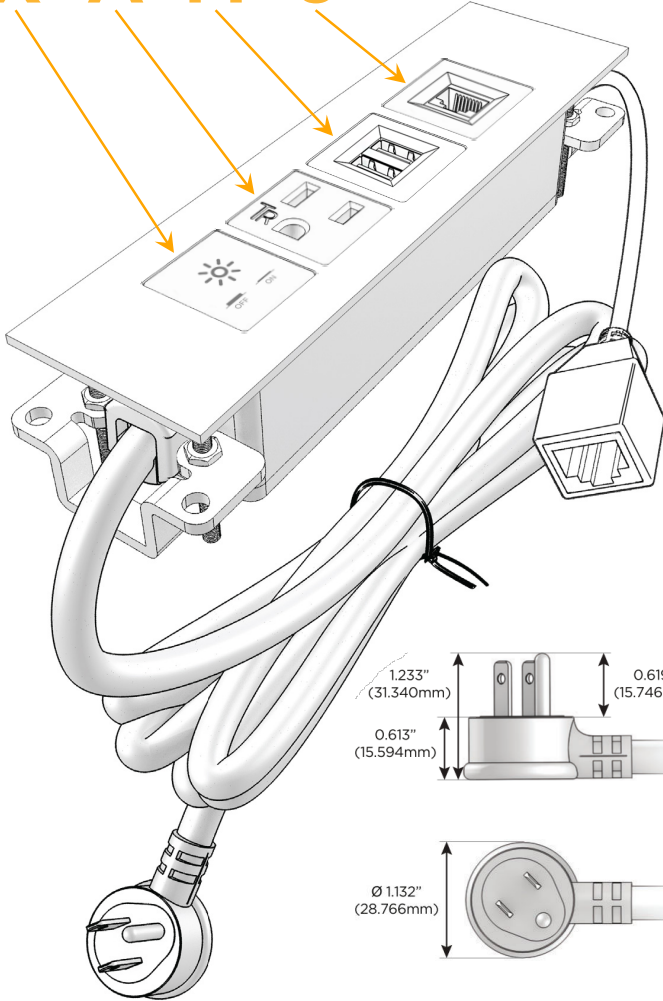

M-POWER-4T

AC POWER & DATA CONNECTIVITY SOLUTION

M-POWER-4TW-XAM6-APATP

Specs:

Modules/Ports:

- **X** Switched AC
- **A** Tamper Resistant AC Receptacle
- **M** Double USB-A (Fast Charging Ports - 18W)
- **6** CAT 6

X A M 6

Distributed by

Mormax Company, Inc.

8 Westchester Plaza

Elmsford, NY 10523

914-699-0101

sales@mormax.com

mormax.com