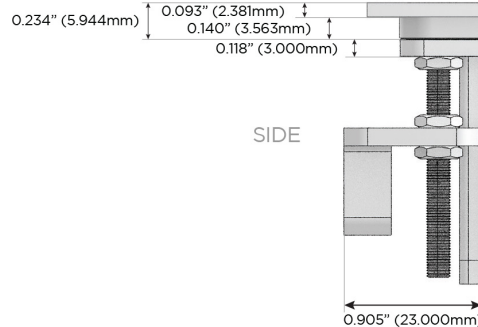

M-POWER-4T

AC POWER & DATA CONNECTIVITY SOLUTION

M-POWER-4TW-XAM6-APATP

Specs:

Modules/Ports:

- **X** Switched AC
- **A** Tamper Resistant AC Receptacle
- **M** Double USB-A (Fast Charging Ports - 18W)
- **6** CAT 6

X A M 6

Distributed by

Mormax Company, Inc.

8 Westchester Plaza

Elmsford, NY 10523

914-699-0101

sales@mormax.com

mormax.com