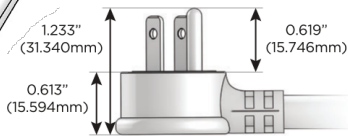

M-POWER-4T

AC POWER & DATA CONNECTIVITY SOLUTION

M-POWER-4TW-XAM6-APATP

Specs:

Modules/Ports:

- **X** Switched AC
- **A** Tamper Resistant AC Receptacle
- **M** Double USB-A (Fast Charging Ports - 18W)
- **6** CAT 6

X A M 6