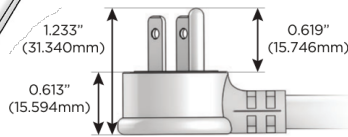

M-POWER-4T

AC POWER & DATA CONNECTIVITY SOLUTION

M-POWER-4TW-XAE6-WTP

Specs:

Modules/Ports:

- **X** Switched AC
- **A** Tamper Resistant AC Receptacle
- **E** USB-A & USB-C (20W)
- **6** CAT 6