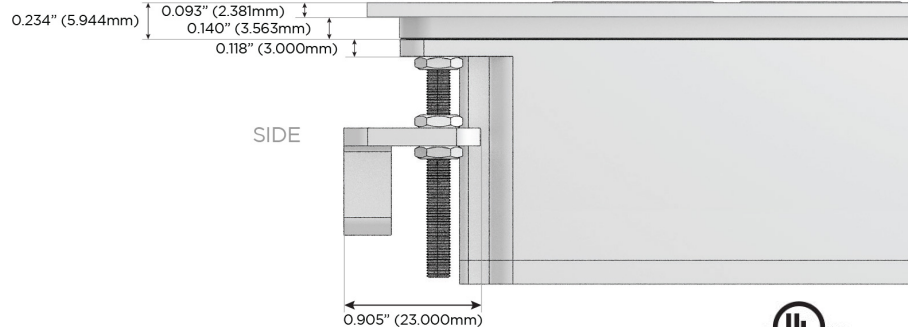

M-POWER-4T

AC POWER & DATA CONNECTIVITY SOLUTION

M-POWER-4TW-XAE6-WTP

Specs:

Modules/Ports:

- **X** Switched AC
- **A** Tamper Resistant AC Receptacle
- **E** USB-A & USB-C (20W)
- **6** CAT 6

Distributed by

Mormax Company, Inc.

8 Westchester Plaza

Elmsford, NY 10523

914-699-0101

sales@mormax.com

mormax.com