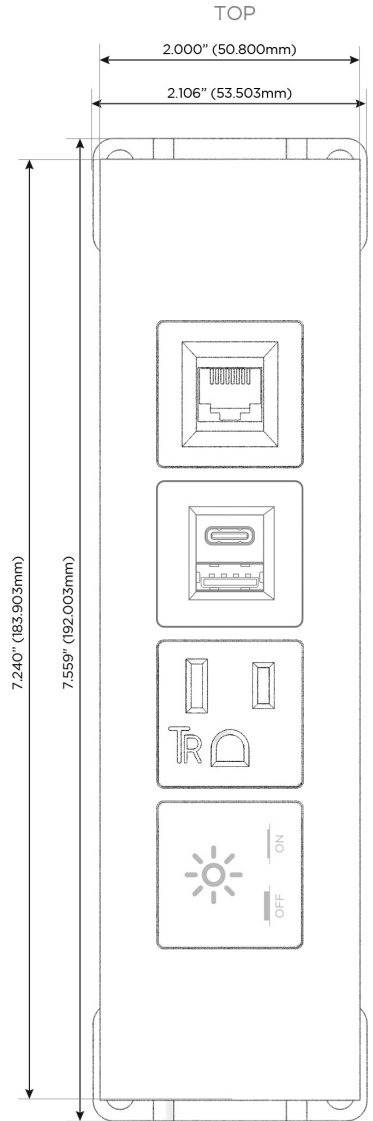

M-POWER-4T

AC POWER & DATA CONNECTIVITY SOLUTION

M-POWER-4TW-XAE6-WTP

Specs:

Modules/Ports:

- **X** Switched AC
- **A** Tamper Resistant AC Receptacle
- **E** USB-A & USB-C (20W)
- **6** CAT 6

Distributed by

Mormax Company, Inc.

8 Westchester Plaza

Elmsford, NY 10523

914-699-0101

sales@mormax.com

mormax.com