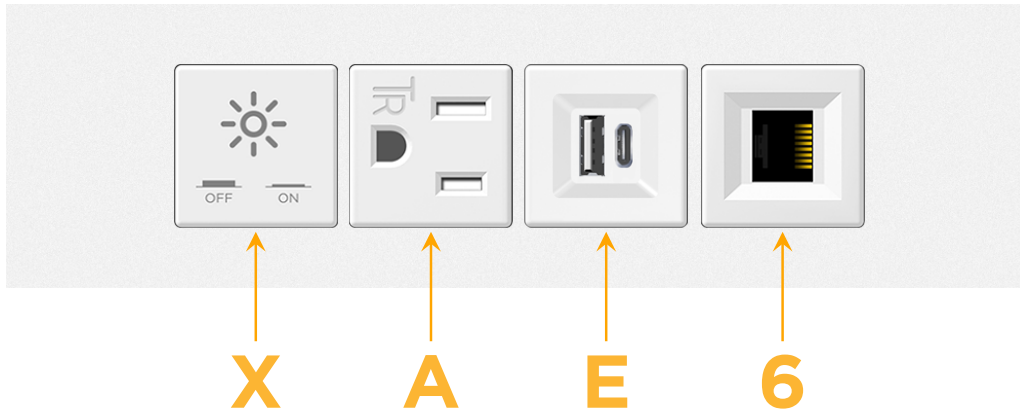

M-POWER-4T

AC POWER & DATA CONNECTIVITY SOLUTION

M-POWER-4TW-XAE6-WTP

Distributed by

Mormax Company, Inc.

8 Westchester Plaza

Elmsford, NY 10523

914-699-0101

sales@mormax.com

mormax.com

Metro Light & Power's line of power & data solutions offers sophisticated design elements combined with greater ease of installation. Streamlined and low-profile, enhanced by side-exiting cords, our outlets advance the industry with their cutting edge look and feel. We believe flexibility is key, and we provide a variety of mounting options, including the ability to mount in limited spaces. Our outlets are available in many finishes and configurations, in addition to a custom color and finish capability for our clients.

Trim Plate Finish: **WHITE (STEEL)**

Custom Finishes Available

M-POWER-4TW-XAE6-WTP

Features:

Module/Port Options:

- **A** Tamper Resistant AC Receptacle
- **E** USB-A & USB-C (20W)
- **M** Double USB-A (Fast Charging Ports - 18W)
- **H** HDMI
- **6** CAT 6
- **12** RJ 12
- **X** Switched AC
- **Y** 3-Way Switch (Low Voltage)
- **V** USB-C (45W High Speed Charging Port)
- **S** USB-C (25W High Speed Charging Port)
- **R** Switched AC (Rocker Switch)
- **D** Dimmer Switch

Plug:

Supplied with Low Profile Flat 45° Angle 120 VAC Plug

Optional Standard Straight 120 VAC Plug

Optional Straight 120 VAC Pass-through Plug

- CLEAN, COMPACT DESIGN
- STREAMLINED
- LOW PROFILE
- SIDE-EXITING CORDS
- PLUG & PLAY
- 6' AC CORD & PLUG (FLAT PLUG STANDARD)
- CUSTOMIZABLE CONFIGURATIONS AND FINISHES
- UL LISTED FOR MOUNTING IN FURNITURE
- 15A