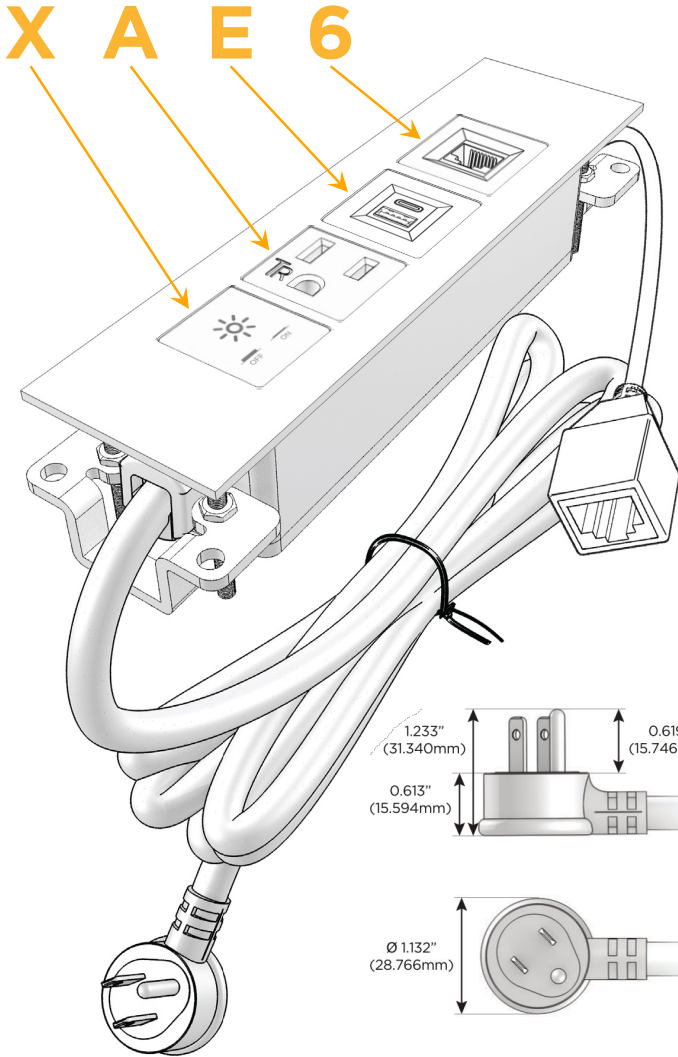

### Module/Port Options:

- A** Tamper Resistant AC Receptacle
- E** USB-A & USB-C (20W)
- M** Double USB-A (Fast Charging Ports - 18W)
- H** HDMI
- 6** CAT 6
- 12** RJ 12
- X** Switched AC
- Y** 3-Way Switch (Low Voltage)
- V** USB-C (45W High Speed Charging Port)
- S** USB-C (25W High Speed Charging Port)
- R** Switched AC (Rocker Switch)
- D** Dimmer Switch

### Plug:

Supplied with Low Profile Flat 45° Angle 120 VAC Plug

Optional Standard Straight 120 VAC Plug

Optional Straight 120 VAC Pass-through Plug

- CLEAN, COMPACT DESIGN
- STREAMLINED
- LOW PROFILE
- SIDE-EXITING CORDS
- PLUG & PLAY
- 6' AC CORD & PLUG (FLAT PLUG STANDARD)
- CUSTOMIZABLE CONFIGURATIONS AND FINISHES
- UL LISTED FOR MOUNTING IN FURNITURE
- 15A

## AC POWER & DATA CONNECTIVITY SOLUTION

M-POWER-4TW-XAE6-WTP

Specs:

### Modules/Ports:

- X** Switched AC
- A** Tamper Resistant AC Receptacle
- E** USB-A & USB-C (20W)
- 6** CAT 6

Distributed by

Mormax Company, Inc.

8 Westchester Plaza

Elmsford, NY 10523

914-699-0101

sales@mormax.com