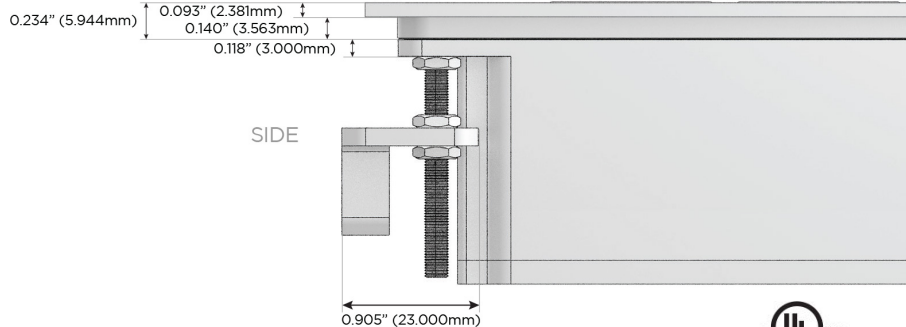

M-POWER-4T

AC POWER & DATA CONNECTIVITY SOLUTION

M-POWER-4TW-XAE6-WATP

Specs:

Modules/Ports:

- **X** Switched AC
- **A** Tamper Resistant AC Receptacle
- **E** USB-A & USB-C (20W)
- **6** CAT 6

Distributed by

Mormax Company, Inc.

8 Westchester Plaza

Elmsford, NY 10523

914-699-0101

sales@mormax.com

mormax.com