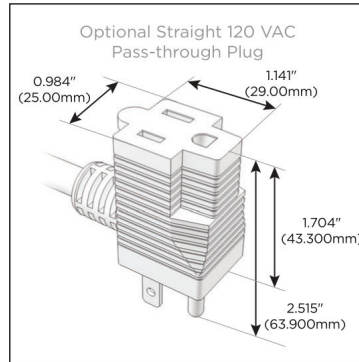

M-POWER-4T

AC POWER & DATA CONNECTIVITY SOLUTION

M-POWER-4TW-XAE6-WATP

Specs:

Modules/Ports:

- **X** Switched AC
- **A** Tamper Resistant AC Receptacle
- **E** USB-A & USB-C (20W)
- **6** CAT 6

Distributed by

Mormax Company, Inc.

8 Westchester Plaza

Elmsford, NY 10523

914-699-0101

sales@mormax.com

mormax.com