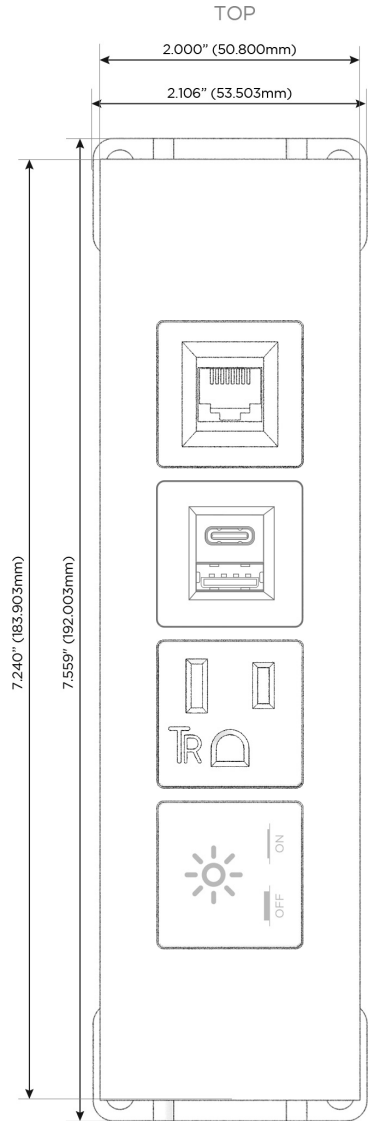

M-POWER-4T

AC POWER & DATA CONNECTIVITY SOLUTION

M-POWER-4TW-XAE6-WATP

Specs:

Modules/Ports:

- **X** Switched AC
- **A** Tamper Resistant AC Receptacle
- **E** USB-A & USB-C (20W)
- **6** CAT 6

Distributed by

Mormax Company, Inc.

8 Westchester Plaza

Elmsford, NY 10523

914-699-0101

sales@mormax.com

mormax.com