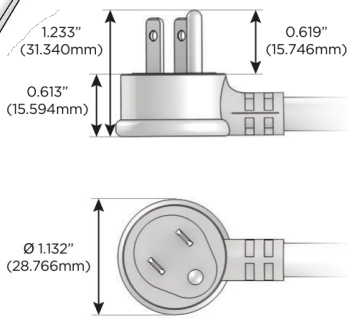

M-POWER-4T

AC POWER & DATA CONNECTIVITY SOLUTION

M-POWER-4TW-XAE6-WATP

Specs:

Modules/Ports:

- **X** Switched AC
- **A** Tamper Resistant AC Receptacle
- **E** USB-A & USB-C (20W)
- **6** CAT 6

Distributed by

Mormax Company, Inc.

8 Westchester Plaza

Elmsford, NY 10523

914-699-0101

sales@mormax.com

mormax.com