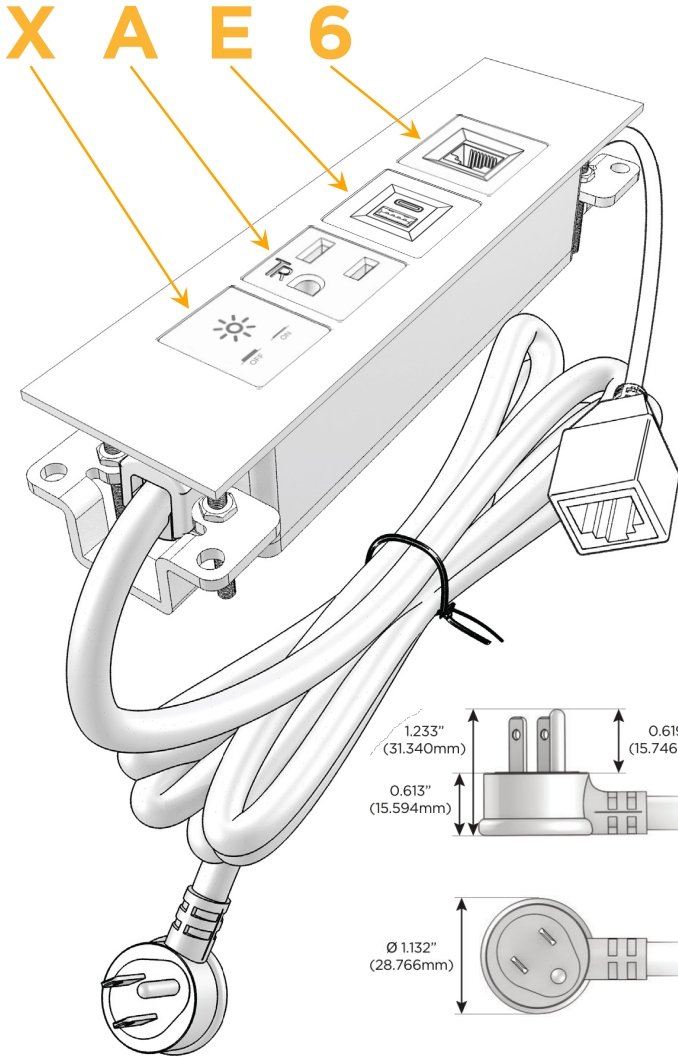

### Module/Port Options:

- A** Tamper Resistant AC Receptacle
- E** USB-A & USB-C (20W)
- M** Double USB-A (Fast Charging Ports - 18W)
- H** HDMI
- 6** CAT 6
- 12** RJ 12
- X** Switched AC
- Y** 3-Way Switch (Low Voltage)
- V** USB-C (45W High Speed Charging Port)
- S** USB-C (25W High Speed Charging Port)
- R** Switched AC (Rocker Switch)
- D** Dimmer Switch

### Plug:

Supplied with Low Profile Flat 45° Angle 120 VAC Plug

Optional Standard Straight 120 VAC Plug

Optional Straight 120 VAC Pass-through Plug

- CLEAN, COMPACT DESIGN
- STREAMLINED
- LOW PROFILE
- SIDE-EXITING CORDS
- PLUG & PLAY
- 6' AC CORD & PLUG (FLAT PLUG STANDARD)
- CUSTOMIZABLE CONFIGURATIONS AND FINISHES
- UL LISTED FOR MOUNTING IN FURNITURE
- 15A

## AC POWER & DATA CONNECTIVITY SOLUTION

M-POWER-4TW-XAE6-WATP

Specs:

### Modules/Ports:

- X** Switched AC
- A** Tamper Resistant AC Receptacle
- E** USB-A & USB-C (20W)
- 6** CAT 6

Distributed by

Mormax Company, Inc.

8 Westchester Plaza

Elmsford, NY 10523

914-699-0101

sales@mormax.com