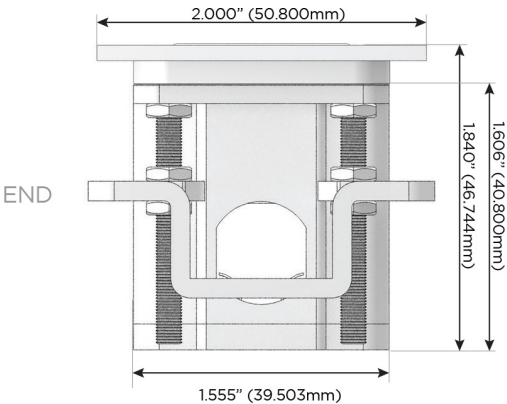

M-POWER-4T

AC POWER & DATA CONNECTIVITY SOLUTION

M-POWER-4TW-XAE6-WATP

Specs:

Modules/Ports:

- **X** Switched AC
- **A** Tamper Resistant AC Receptacle
- **E** USB-A & USB-C (20W)
- **6** CAT 6

Distributed by

Mormax Company, Inc.

8 Westchester Plaza

Elmsford, NY 10523

914-699-0101

sales@mormax.com

mormax.com