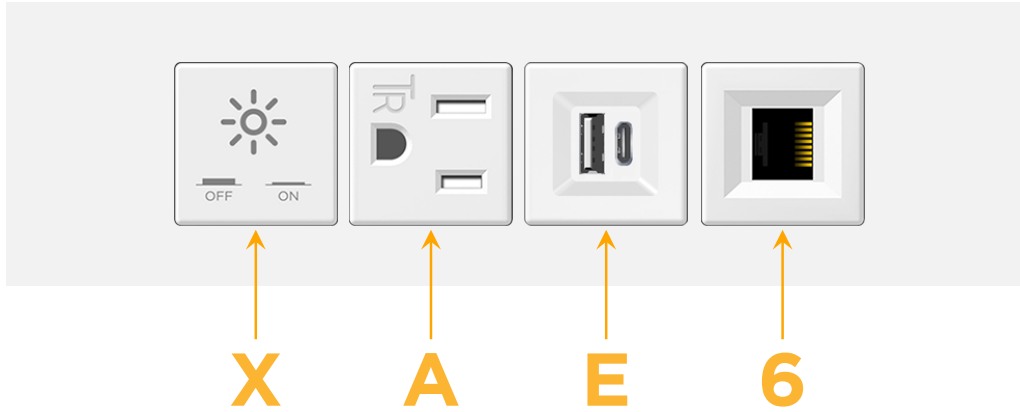

M-POWER-4T

AC POWER & DATA CONNECTIVITY SOLUTION

M-POWER-4TW-XAE6-WATP

Distributed by

Mormax Company, Inc.

8 Westchester Plaza

Elmsford, NY 10523

914-699-0101

sales@mormax.com

mormax.com

Metro Light & Power's line of power & data solutions offers sophisticated design elements combined with greater ease of installation. Streamlined and low-profile, enhanced by side-exiting cords, our outlets advance the industry with their cutting edge look and feel. We believe flexibility is key, and we provide a variety of mounting options, including the ability to mount in limited spaces. Our outlets are available in many finishes and configurations, in addition to a custom color and finish capability for our clients.

Trim Plate Finish: **WHITE (ABS)**

Custom Finishes Available

M-POWER-4TW-XAE6-WATP

Features:

Module/Port Options:

- **A** Tamper Resistant AC Receptacle
- **E** USB-A & USB-C (20W)
- **M** Double USB-A (Fast Charging Ports - 18W)
- **H** HDMI
- **6** CAT 6
- **12** RJ 12
- **X** Switched AC
- **Y** 3-Way Switch (Low Voltage)
- **V** USB-C (45W High Speed Charging Port)
- **S** USB-C (25W High Speed Charging Port)
- **R** Switched AC (Rocker Switch)
- **D** Dimmer Switch

Plug:

Supplied with Low Profile Flat 45° Angle 120 VAC Plug

Optional Standard Straight 120 VAC Plug

Optional Straight 120 VAC Pass-through Plug

- CLEAN, COMPACT DESIGN
- STREAMLINED
- LOW PROFILE
- SIDE-EXITING CORDS
- PLUG & PLAY
- 6' AC CORD & PLUG (FLAT PLUG STANDARD)
- CUSTOMIZABLE CONFIGURATIONS AND FINISHES
- UL LISTED FOR MOUNTING IN FURNITURE
- 15A