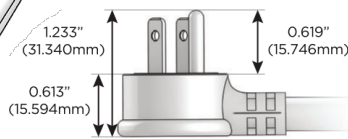

M-POWER-4T

AC POWER & DATA CONNECTIVITY SOLUTION

M-POWER-4TW-XAE6-SS8TP

Specs:

Modules/Ports:

- X Switched AC
- A Tamper Resistant AC Receptacle
- E USB-A & USB-C (20W)
- 6 CAT 6