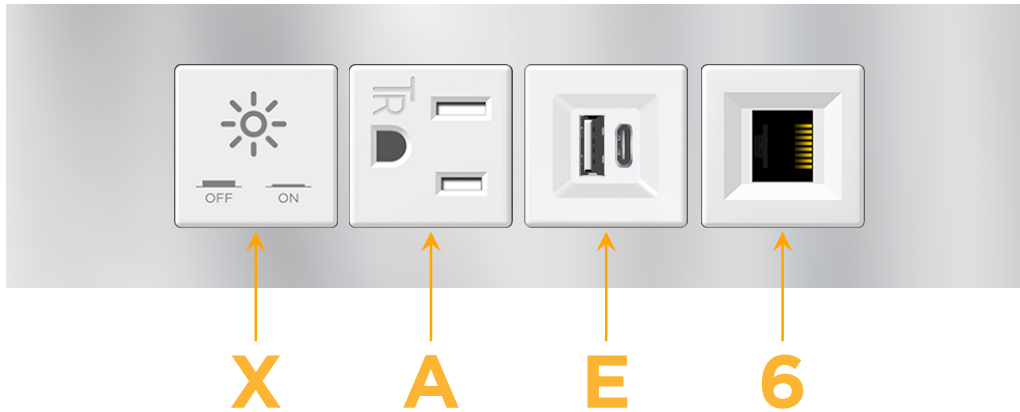

M-POWER-4T

AC POWER & DATA CONNECTIVITY SOLUTION

M-POWER-4TW-XAE6-SS8TP

Distributed by

Mormax Company, Inc.

8 Westchester Plaza

Elmsford, NY 10523

914-699-0101

sales@mormax.com

mormax.com

Metro Light & Power's line of power & data solutions offers sophisticated design elements combined with greater ease of installation. Streamlined and low-profile, enhanced by side-exiting cords, our outlets advance the industry with their cutting edge look and feel. We believe flexibility is key, and we provide a variety of mounting options, including the ability to mount in limited spaces. Our outlets are available in many finishes and configurations, in addition to a custom color and finish capability for our clients.

Trim Plate Finish: **STAINLESS STEEL MIRROR FINISH**

Custom Finishes Available

M-POWER-4TW-XAE6-SS8TP

Features:

Module/Port Options:

- **A** Tamper Resistant AC Receptacle
- **E** USB-A & USB-C (20W)
- **M** Double USB-A (Fast Charging Ports - 18W)
- **H** HDMI
- **6** CAT 6
- **12** RJ 12
- **X** Switched AC
- **Y** 3-Way Switch (Low Voltage)
- **V** USB-C (45W High Speed Charging Port)
- **S** USB-C (25W High Speed Charging Port)
- **R** Switched AC (Rocker Switch)
- **D** Dimmer Switch

Plug:

Supplied with Low Profile Flat 45° Angle 120 VAC Plug

Optional Standard Straight 120 VAC Plug

Optional Straight 120 VAC Pass-through Plug

- CLEAN, COMPACT DESIGN
- STREAMLINED
- LOW PROFILE
- SIDE-EXITING CORDS
- PLUG & PLAY
- 6' AC CORD & PLUG (FLAT PLUG STANDARD)
- CUSTOMIZABLE CONFIGURATIONS AND FINISHES
- UL LISTED FOR MOUNTING IN FURNITURE
- 15A