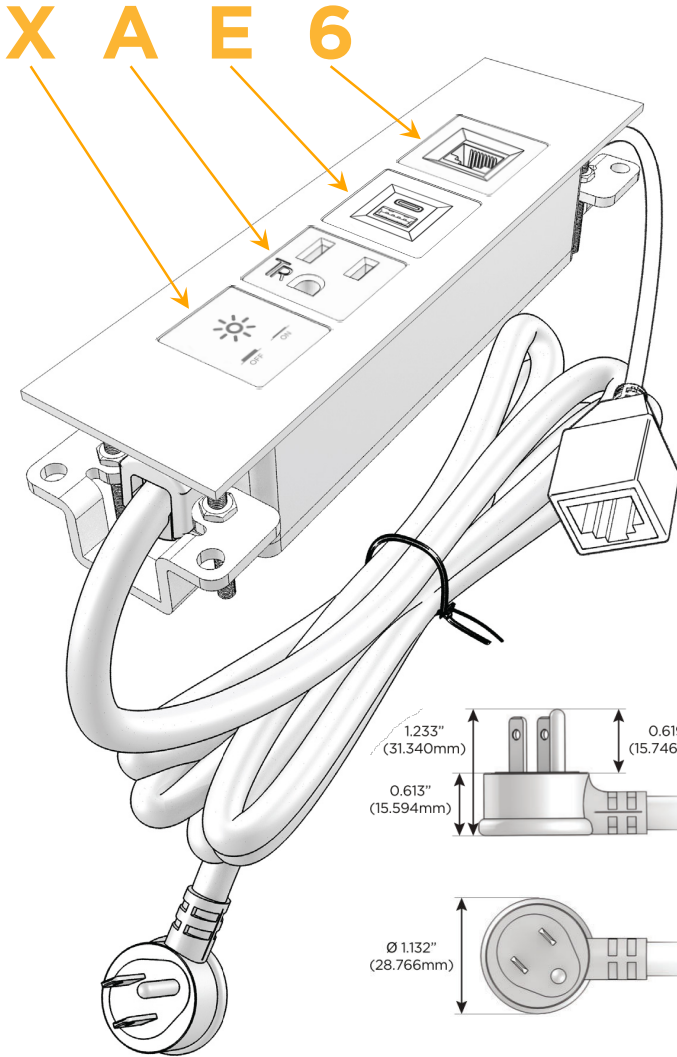

##### Module/Port Options:

- A** Tamper Resistant AC Receptacle
- E** USB-A & USB-C (20W)
- M** Double USB-A (Fast Charging Ports - 18W)
- H** HDMI
- 6** CAT 6
- 12** RJ 12
- X** Switched AC
- Y** 3-Way Switch (Low Voltage)
- V** USB-C (45W High Speed Charging Port)
- S** USB-C (25W High Speed Charging Port)
- R** Switched AC (Rocker Switch)
- D** Dimmer Switch

##### Plug:

Supplied with Low Profile Flat 45° Angle 120 VAC Plug

Optional Standard Straight 120 VAC Plug

Optional Straight 120 VAC Pass-through Plug

- CLEAN, COMPACT DESIGN
- STREAMLINED
- LOW PROFILE
- SIDE-EXITING CORDS
- PLUG & PLAY
- 6' AC CORD & PLUG (FLAT PLUG STANDARD)
- CUSTOMIZABLE CONFIGURATIONS AND FINISHES
- UL LISTED FOR MOUNTING IN FURNITURE
- 15A

## AC POWER & DATA CONNECTIVITY SOLUTION

M-POWER-4TW-XAE6-SS8TP

Specs:

**Modules/Ports:**

- X Switched AC
- A Tamper Resistant AC Receptacle
- E USB-A & USB-C (20W)
- 6 CAT 6

Distributed by

Mormax Company, Inc.