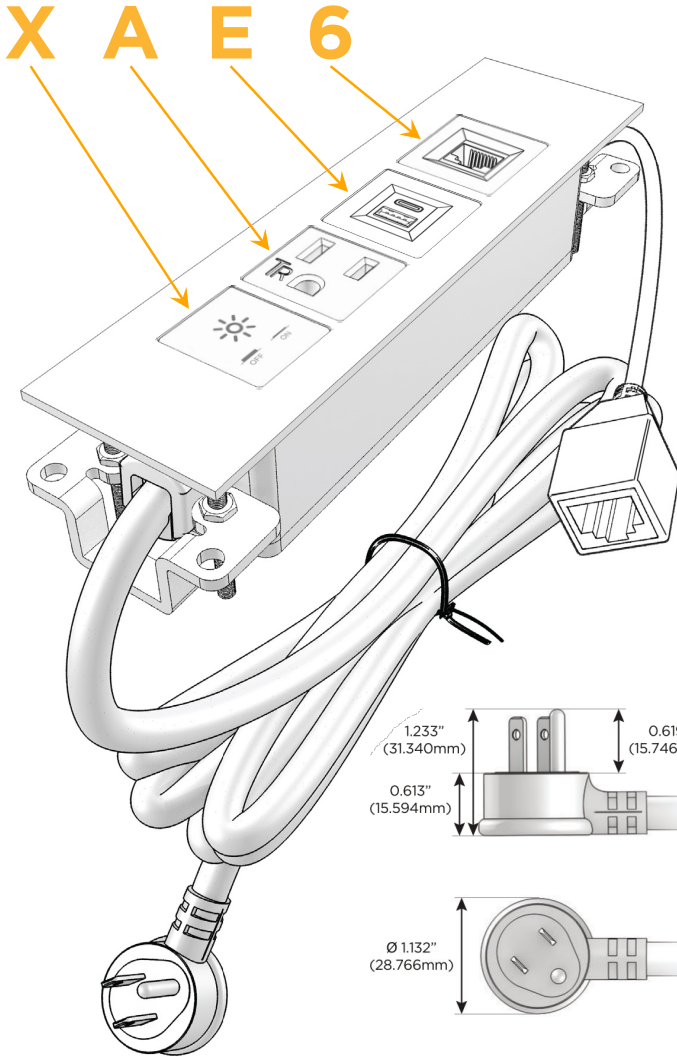

Trim Plate Finish: **STAINLESS STEEL BRUSHED**

Custom Finishes Available

M-POWER-4TW-XAE6-SS4TP

Features:

Module/Port Options:

- A** Tamper Resistant AC Receptacle
- E** USB-A & USB-C (20W)
- M** Double USB-A (Fast Charging Ports - 18W)
- H** HDMI
- 6** CAT 6
- 12** RJ 12
- X** Switched AC
- Y** 3-Way Switch (Low Voltage)
- V** USB-C (45W High Speed Charging Port)
- S** USB-C (25W High Speed Charging Port)
- R** Switched AC (Rocker Switch)
- D** Dimmer Switch

Plug:

Supplied with Low Profile Flat 45° Angle 120 VAC Plug

Optional Standard Straight 120 VAC Plug

Optional Straight 120 VAC Pass-through Plug

- CLEAN, COMPACT DESIGN
- STREAMLINED
- LOW PROFILE
- SIDE-EXITING CORDS
- PLUG & PLAY
- 6' AC CORD & PLUG (FLAT PLUG STANDARD)
- CUSTOMIZABLE CONFIGURATIONS AND FINISHES
- UL LISTED FOR MOUNTING IN FURNITURE
- 15A

M-POWER-4T

AC POWER & DATA CONNECTIVITY SOLUTION

M-POWER-4TW-XAE6-SS4TP

Specs:

Modules/Ports:

- X** Switched AC
- A** Tamper Resistant AC Receptacle
- E** USB-A & USB-C (20W)
- 6** CAT 6

Distributed by

Mormax Company, Inc.