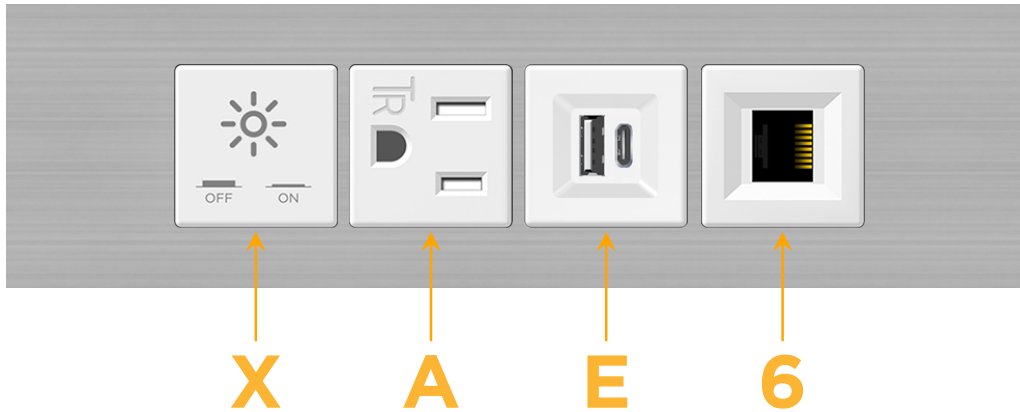

sales@mormax.com

mormax.com

Metro Light & Power's line of power & data solutions offers sophisticated design elements combined with greater ease of installation. Streamlined and low-profile, enhanced by side-exiting cords, our outlets advance the industry with their cutting edge look and feel. We believe flexibility is key, and we provide a variety of mounting options, including the ability to mount in limited spaces. Our outlets are available in many finishes and configurations, in addition to a custom color and finish capability for our clients.

Trim Plate Finish: **STAINLESS STEEL BRUSHED**

Custom Finishes Available

M-POWER-4TW-XAE6-SS4TP

Features:

Module/Port Options:

- A** Tamper Resistant AC Receptacle
- E** USB-A & USB-C (20W)
- M** Double USB-A (Fast Charging Ports - 18W)
- H** HDMI
- 6** CAT 6
- 12** RJ 12
- X** Switched AC
- Y** 3-Way Switch (Low Voltage)
- V** USB-C (45W High Speed Charging Port)
- S** USB-C (25W High Speed Charging Port)
- R** Switched AC (Rocker Switch)
- D** Dimmer Switch

Plug:

Supplied with Low Profile Flat 45° Angle 120 VAC Plug

Optional Standard Straight 120 VAC Plug

Optional Straight 120 VAC Pass-through Plug

- CLEAN, COMPACT DESIGN
- STREAMLINED
- LOW PROFILE
- SIDE-EXITING CORDS
- PLUG & PLAY
- 6' AC CORD & PLUG (FLAT PLUG STANDARD)
- CUSTOMIZABLE CONFIGURATIONS AND FINISHES
- UL LISTED FOR MOUNTING IN FURNITURE
- 15A

M-POWER-4T

AC POWER & DATA CONNECTIVITY SOLUTION

M-POWER-4TW-XAE6-SS4TP

Specs:

Modules/Ports:

- X** Switched AC
- A** Tamper Resistant AC Receptacle
- E** USB-A & USB-C (20W)
- 6** CAT 6

Distributed by

Mormax Company, Inc.