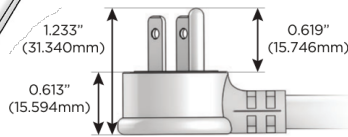

Plug:

Supplied with Low Profile Flat 45° Angle 120 VAC Plug

Optional Standard Straight 120 VAC Plug

Optional Straight 120 VAC Pass-through Plug

- CLEAN, COMPACT DESIGN
- STREAMLINED
- LOW PROFILE
- SIDE-EXITING CORDS
- PLUG & PLAY
- 6' AC CORD & PLUG (FLAT PLUG STANDARD)
- CUSTOMIZABLE CONFIGURATIONS AND FINISHES
- UL LISTED FOR MOUNTING IN FURNITURE
- 15A

M-POWER-4T

AC POWER & DATA CONNECTIVITY SOLUTION

M-POWER-4TW-XAE6-SS4TP

Specs:

Modules/Ports:

- X** Switched AC
- A** Tamper Resistant AC Receptacle
- E** USB-A & USB-C (20W)
- 6** CAT 6

Distributed by

Mormax Company, Inc.