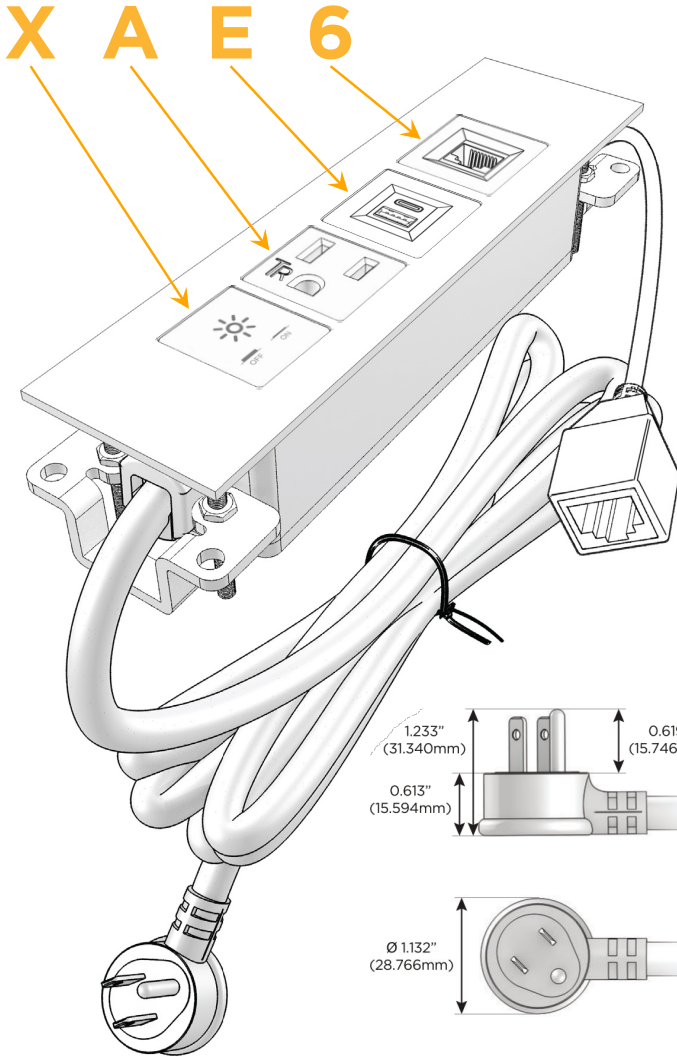

Trim Plate Finish: **BRUSHED STAINLESS (ABS)**

Custom Finishes Available

M-POWER-4TW-XAE6-SS4ATP

Features:

Module/Port Options:

- A** Tamper Resistant AC Receptacle
- E** USB-A & USB-C (20W)
- M** Double USB-A (Fast Charging Ports - 18W)
- H** HDMI
- 6** CAT 6
- 12** RJ 12
- X** Switched AC
- Y** 3-Way Switch (Low Voltage)
- V** USB-C (45W High Speed Charging Port)
- S** USB-C (25W High Speed Charging Port)
- R** Switched AC (Rocker Switch)
- D** Dimmer Switch

Plug:

Supplied with Low Profile Flat 45° Angle 120 VAC Plug

Optional Standard Straight 120 VAC Plug

Optional Straight 120 VAC Pass-through Plug

- CLEAN, COMPACT DESIGN
- STREAMLINED
- LOW PROFILE
- SIDE-EXITING CORDS
- PLUG & PLAY
- 6' AC CORD & PLUG (FLAT PLUG STANDARD)
- CUSTOMIZABLE CONFIGURATIONS AND FINISHES
- UL LISTED FOR MOUNTING IN FURNITURE
- 15A

M-POWER-4T

AC POWER & DATA CONNECTIVITY SOLUTION

M-POWER-4TW-XAE6-SS4ATP

Specs:

Modules/Ports:

- X Switched AC
- A Tamper Resistant AC Receptacle
- E USB-A & USB-C (20W)
- 6 CAT 6

Distributed by

Mormax Company, Inc.