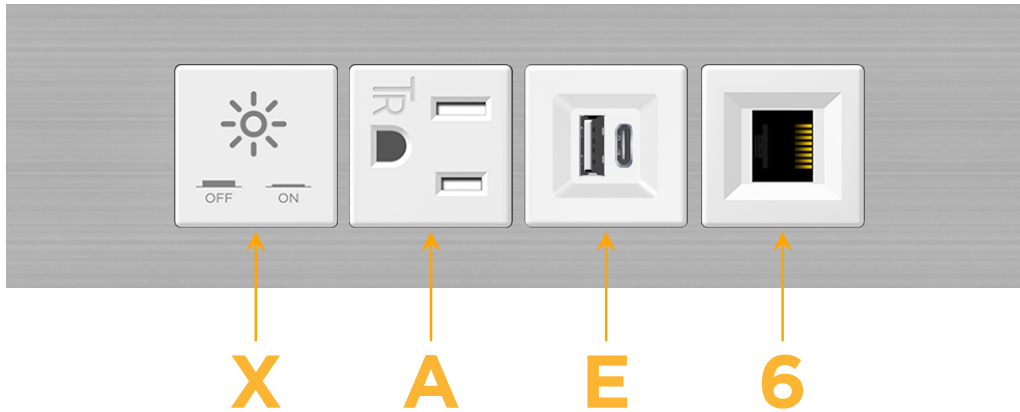

sales@mormax.com

mormax.com

Metro Light & Power's line of power & data solutions offers sophisticated design elements combined with greater ease of installation. Streamlined and low-profile, enhanced by side-exiting cords, our outlets advance the industry with their cutting edge look and feel. We believe flexibility is key, and we provide a variety of mounting options, including the ability to mount in limited spaces. Our outlets are available in many finishes and configurations, in addition to a custom color and finish capability for our clients.

Trim Plate Finish: **BRUSHED STAINLESS (ABS)**

Custom Finishes Available

M-POWER-4TW-XAE6-SS4ATP

Features:

Module/Port Options:

- A** Tamper Resistant AC Receptacle
- E** USB-A & USB-C (20W)
- M** Double USB-A (Fast Charging Ports - 18W)
- H** HDMI
- 6** CAT 6
- 12** RJ 12
- X** Switched AC
- Y** 3-Way Switch (Low Voltage)
- V** USB-C (45W High Speed Charging Port)
- S** USB-C (25W High Speed Charging Port)
- R** Switched AC (Rocker Switch)
- D** Dimmer Switch

Plug:

Supplied with Low Profile Flat 45° Angle 120 VAC Plug

Optional Standard Straight 120 VAC Plug

Optional Straight 120 VAC Pass-through Plug

- CLEAN, COMPACT DESIGN
- STREAMLINED
- LOW PROFILE
- SIDE-EXITING CORDS
- PLUG & PLAY
- 6' AC CORD & PLUG (FLAT PLUG STANDARD)
- CUSTOMIZABLE CONFIGURATIONS AND FINISHES
- UL LISTED FOR MOUNTING IN FURNITURE
- 15A

M-POWER-4T

AC POWER & DATA CONNECTIVITY SOLUTION

M-POWER-4TW-XAE6-SS4ATP

Specs:

Modules/Ports:

- X Switched AC
- A Tamper Resistant AC Receptacle
- E USB-A & USB-C (20W)
- 6 CAT 6

Distributed by

Mormax Company, Inc.