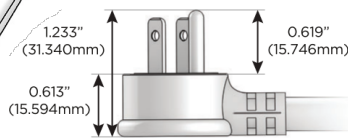

M-POWER-4T

AC POWER & DATA CONNECTIVITY SOLUTION

M-POWER-4TW-XAE6-SS4ATP

Specs:

Modules/Ports:

- X Switched AC
- A Tamper Resistant AC Receptacle
- E USB-A & USB-C (20W)
- 6 CAT 6

Distributed by

Mormax Company, Inc.