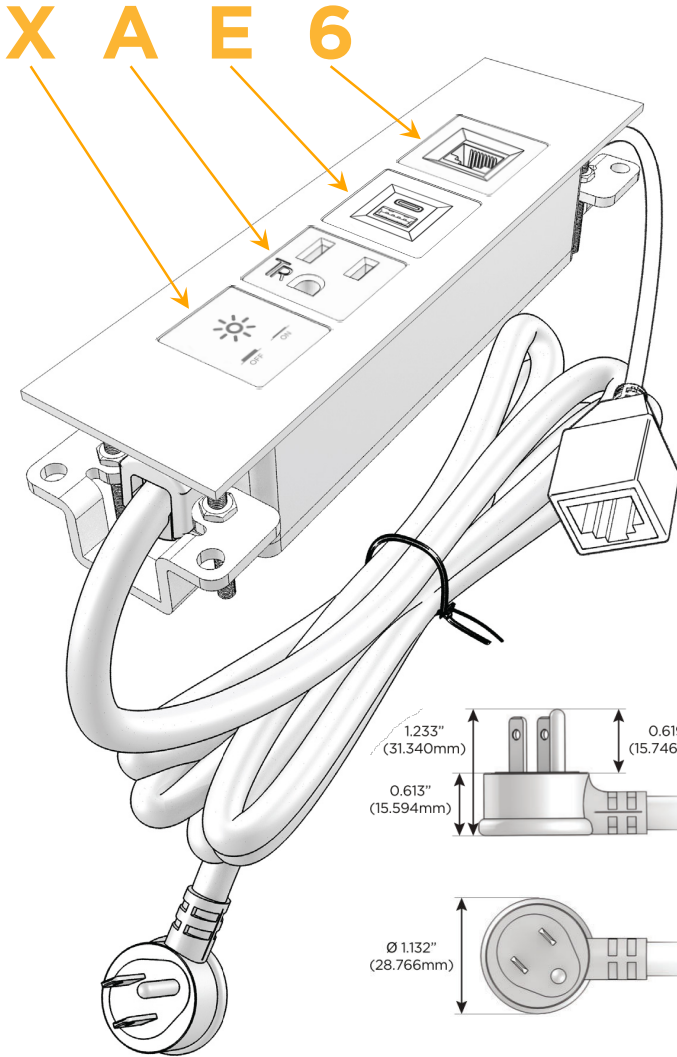

Trim Plate Finish: **SATIN NICKEL (ABS)**

Custom Finishes Available

M-POWER-4TW-XAE6-SATP

Features:

Module/Port Options:

- A** Tamper Resistant AC Receptacle
- E** USB-A & USB-C (20W)
- M** Double USB-A (Fast Charging Ports - 18W)
- H** HDMI
- 6** CAT 6
- 12** RJ 12
- X** Switched AC
- Y** 3-Way Switch (Low Voltage)
- V** USB-C (45W High Speed Charging Port)
- S** USB-C (25W High Speed Charging Port)
- R** Switched AC (Rocker Switch)
- D** Dimmer Switch

Plug:

Supplied with Low Profile Flat 45° Angle 120 VAC Plug

Optional Standard Straight 120 VAC Plug

Optional Straight 120 VAC Pass-through Plug

- CLEAN, COMPACT DESIGN
- STREAMLINED
- LOW PROFILE
- SIDE-EXITING CORDS
- PLUG & PLAY
- 6' AC CORD & PLUG (FLAT PLUG STANDARD)
- CUSTOMIZABLE CONFIGURATIONS AND FINISHES
- UL LISTED FOR MOUNTING IN FURNITURE
- 15A

M-POWER-4T

AC POWER & DATA CONNECTIVITY SOLUTION

M-POWER-4TW-XAE6-SATP

Specs:

Modules/Ports:

- X** Switched AC
- A** Tamper Resistant AC Receptacle
- E** USB-A & USB-C (20W)
- 6** CAT 6

Distributed by

Mormax Company, Inc.