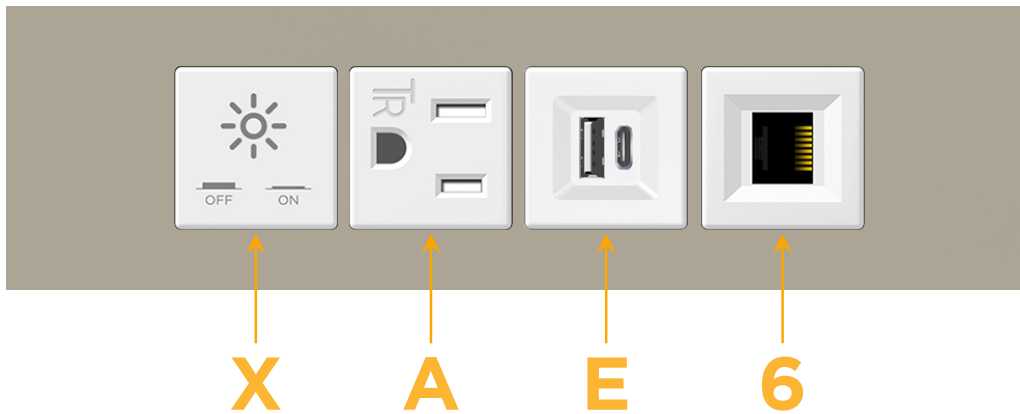

Trim Plate Finish: **SATIN NICKEL (ABS)**

Custom Finishes Available

M-POWER-4TW-XAE6-SATP

Features:

Module/Port Options:

- A** Tamper Resistant AC Receptacle
- E** USB-A & USB-C (20W)
- M** Double USB-A (Fast Charging Ports - 18W)
- H** HDMI
- 6** CAT 6
- 12** RJ 12
- X** Switched AC
- Y** 3-Way Switch (Low Voltage)
- V** USB-C (45W High Speed Charging Port)
- S** USB-C (25W High Speed Charging Port)
- R** Switched AC (Rocker Switch)
- D** Dimmer Switch

Plug:

Supplied with Low Profile Flat 45° Angle 120 VAC Plug

Optional Standard Straight 120 VAC Plug

Optional Straight 120 VAC Pass-through Plug

- CLEAN, COMPACT DESIGN
- STREAMLINED
- LOW PROFILE
- SIDE-EXITING CORDS
- PLUG & PLAY
- 6' AC CORD & PLUG (FLAT PLUG STANDARD)
- CUSTOMIZABLE CONFIGURATIONS AND FINISHES
- UL LISTED FOR MOUNTING IN FURNITURE
- 15A

M-POWER-4T

AC POWER & DATA CONNECTIVITY SOLUTION

M-POWER-4TW-XAE6-SATP

Specs:

Modules/Ports:

- X** Switched AC
- A** Tamper Resistant AC Receptacle
- E** USB-A & USB-C (20W)
- 6** CAT 6

Distributed by

Mormax Company, Inc.