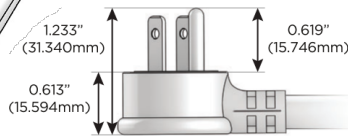

Plug:

Supplied with Low Profile Flat 45° Angle 120 VAC Plug

Optional Standard Straight 120 VAC Plug

Optional Straight 120 VAC Pass-through Plug

- CLEAN, COMPACT DESIGN
- STREAMLINED
- LOW PROFILE
- SIDE-EXITING CORDS
- PLUG & PLAY
- 6' AC CORD & PLUG (FLAT PLUG STANDARD)
- CUSTOMIZABLE CONFIGURATIONS AND FINISHES
- UL LISTED FOR MOUNTING IN FURNITURE
- 15A

M-POWER-4T

AC POWER & DATA CONNECTIVITY SOLUTION

M-POWER-4TW-XAE6-SATP

Specs:

Modules/Ports:

- X** Switched AC
- A** Tamper Resistant AC Receptacle
- E** USB-A & USB-C (20W)
- 6** CAT 6

Distributed by

Mormax Company, Inc.