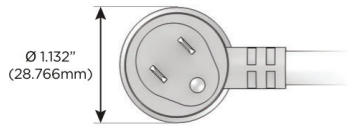

Plug:

Supplied with Low Profile Flat 45° Angle 120 VAC Plug

Optional Standard Straight 120 VAC Plug

Optional Straight 120 VAC Pass-through Plug

- CLEAN, COMPACT DESIGN
- STREAMLINED
- LOW PROFILE
- SIDE-EXITING CORDS
- PLUG & PLAY
- 6' AC CORD & PLUG (FLAT PLUG STANDARD)
- CUSTOMIZABLE CONFIGURATIONS AND FINISHES
- UL LISTED FOR MOUNTING IN FURNITURE
- 15A

M-POWER-4T

AC POWER & DATA CONNECTIVITY SOLUTION

M-POWER-4TW-XAE6-SATP

Specs:

Modules/Ports:

- X** Switched AC
- A** Tamper Resistant AC Receptacle
- E** USB-A & USB-C (20W)
- 6** CAT 6

Distributed by

Mormax Company, Inc.