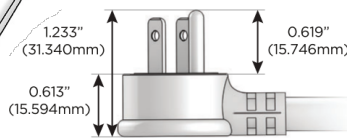

M-POWER-4T

AC POWER & DATA CONNECTIVITY SOLUTION

M-POWER-4TW-XAE6-S3ATP

Specs:

Modules/Ports:

- **X** Switched AC
- **A** Tamper Resistant AC Receptacle
- **E** USB-A & USB-C (20W)
- **6** CAT 6

X A E 6