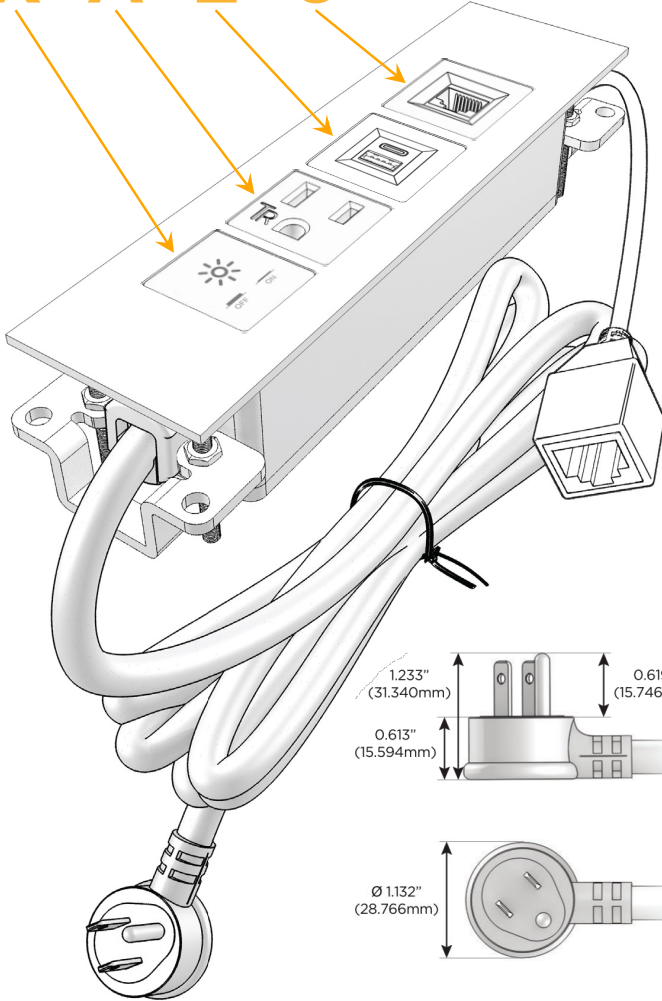

M-POWER-4T

AC POWER & DATA CONNECTIVITY SOLUTION

M-POWER-4TW-XAE6-S3ATP

Specs:

Modules/Ports:

- **X** Switched AC
- **A** Tamper Resistant AC Receptacle
- **E** USB-A & USB-C (20W)
- **6** CAT 6

X A E 6