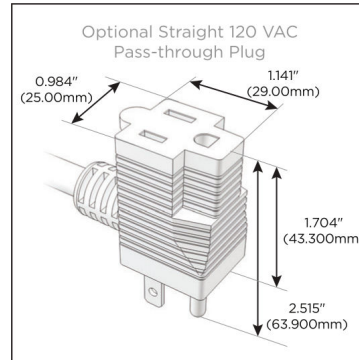

M-POWER-4T

AC POWER & DATA CONNECTIVITY SOLUTION

M-POWER-4TW-XAE6-S3ATP

Specs:

Modules/Ports:

- **X** Switched AC
- **A** Tamper Resistant AC Receptacle
- **E** USB-A & USB-C (20W)
- **6** CAT 6

X A E 6