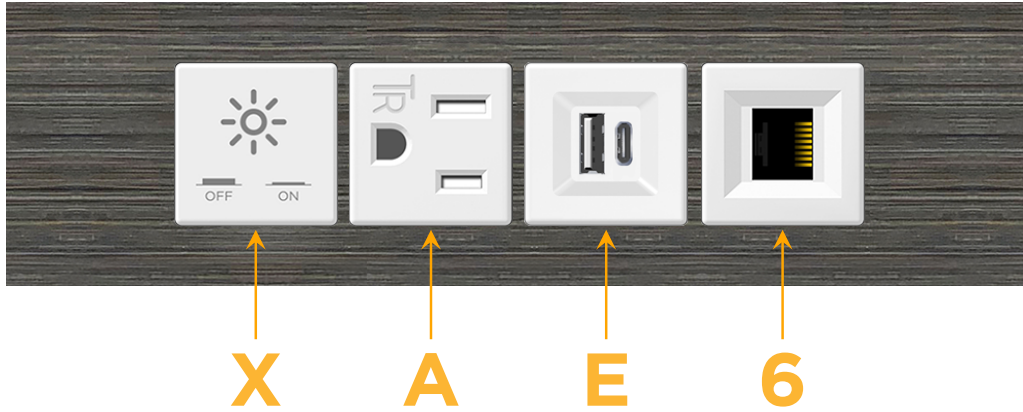

M-POWER-4T

AC POWER & DATA CONNECTIVITY SOLUTION

M-POWER-4TW-XAE6-S3ATP

Distributed by

Mormax Company, Inc.

8 Westchester Plaza

Elmsford, NY 10523

914-699-0101

sales@mormax.com

mormax.com

Metro Light & Power's line of power & data solutions offers sophisticated design elements combined with greater ease of installation. Streamlined and low-profile, enhanced by side-exiting cords, our outlets advance the industry with their cutting edge look and feel. We believe flexibility is key, and we provide a variety of mounting options, including the ability to mount in limited spaces. Our outlets are available in many finishes and configurations, in addition to a custom color and finish capability for our clients.

Trim Plate Finish: **GUNMETAL (ABS)**

Custom Finishes Available

M-POWER-4TW-XAE6-S3ATP

Features:

Module/Port Options:

- **A** Tamper Resistant AC Receptacle
- **E** USB-A & USB-C (20W)
- **M** Double USB-A (Fast Charging Ports - 18W)
- **H** HDMI
- **6** CAT 6
- **12** RJ 12
- **X** Switched AC
- **Y** 3-Way Switch (Low Voltage)
- **V** USB-C (45W High Speed Charging Port)
- **S** USB-C (25W High Speed Charging Port)
- **R** Switched AC (Rocker Switch)
- **D** Dimmer Switch

Plug:

Supplied with Low Profile Flat 45° Angle 120 VAC Plug

Optional Standard Straight 120 VAC Plug

Optional Straight 120 VAC Pass-through Plug

- CLEAN, COMPACT DESIGN
- STREAMLINED
- LOW PROFILE
- SIDE-EXITING CORDS
- PLUG & PLAY
- 6' AC CORD & PLUG (FLAT PLUG STANDARD)
- CUSTOMIZABLE CONFIGURATIONS AND FINISHES
- UL LISTED FOR MOUNTING IN FURNITURE
- 15A