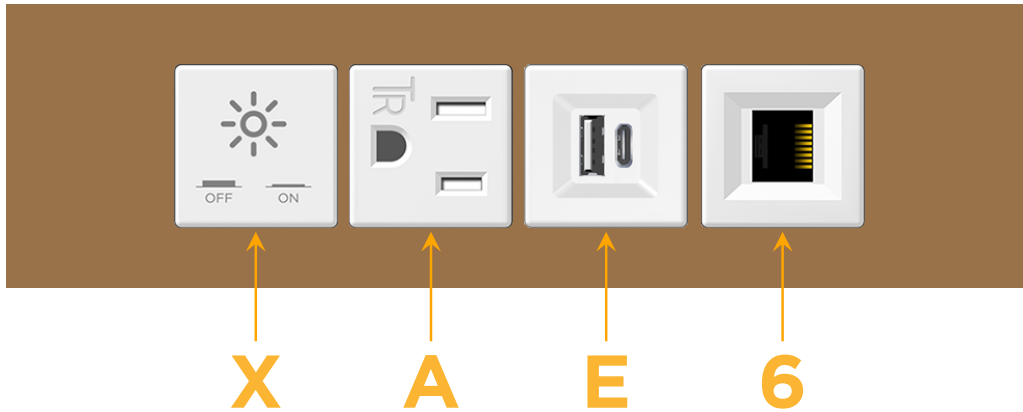

sales@mormax.com

mormax.com

Metro Light & Power's line of power & data solutions offers sophisticated design elements combined with greater ease of installation. Streamlined and low-profile, enhanced by side-exiting cords, our outlets advance the industry with their cutting edge look and feel. We believe flexibility is key, and we provide a variety of mounting options, including the ability to mount in limited spaces. Our outlets are available in many finishes and configurations, in addition to a custom color and finish capability for our clients.

Trim Plate Finish: **SOLID BRONZE**

Custom Finishes Available

M-POWER-4TW-XAE6-BZTP

Features:

Module/Port Options:

- A** Tamper Resistant AC Receptacle
- E** USB-A & USB-C (20W)
- M** Double USB-A (Fast Charging Ports - 18W)
- H** HDMI
- 6** CAT 6
- 12** RJ 12
- X** Switched AC
- Y** 3-Way Switch (Low Voltage)
- V** USB-C (45W High Speed Charging Port)
- S** USB-C (25W High Speed Charging Port)
- R** Switched AC (Rocker Switch)
- D** Dimmer Switch

Plug:

Supplied with Low Profile Flat 45° Angle 120 VAC Plug

Optional Standard Straight 120 VAC Plug

Optional Straight 120 VAC Pass-through Plug

- CLEAN, COMPACT DESIGN
- STREAMLINED
- LOW PROFILE
- SIDE-EXITING CORDS
- PLUG & PLAY
- 6' AC CORD & PLUG (FLAT PLUG STANDARD)
- CUSTOMIZABLE CONFIGURATIONS AND FINISHES
- UL LISTED FOR MOUNTING IN FURNITURE
- 15A

M-POWER-4T

AC POWER & DATA CONNECTIVITY SOLUTION

M-POWER-4TW-XAE6-BZTP

Specs:

Modules/Ports:

- X Switched AC
- A Tamper Resistant AC Receptacle
- E USB-A & USB-C (20W)
- 6 CAT 6

X A E 6

Distributed by