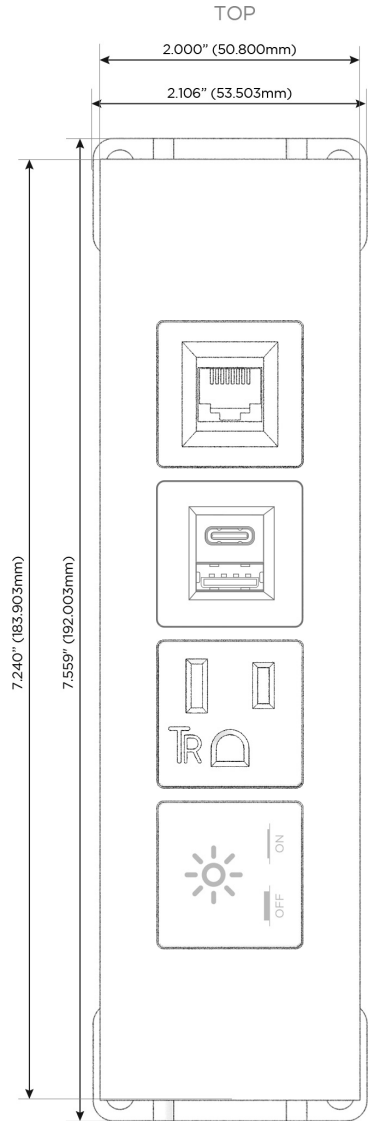

Trim Plate Finish: **SOLID BRONZE**

Custom Finishes Available

M-POWER-4TW-XAE6-BZTP

Features:

Module/Port Options:

- A** Tamper Resistant AC Receptacle
- E** USB-A & USB-C (20W)
- M** Double USB-A (Fast Charging Ports - 18W)
- H** HDMI
- 6** CAT 6
- 12** RJ 12
- X** Switched AC
- Y** 3-Way Switch (Low Voltage)
- V** USB-C (45W High Speed Charging Port)
- S** USB-C (25W High Speed Charging Port)
- R** Switched AC (Rocker Switch)
- D** Dimmer Switch

Plug:

Supplied with Low Profile Flat 45° Angle 120 VAC Plug

Optional Standard Straight 120 VAC Plug

Optional Straight 120 VAC Pass-through Plug

- CLEAN, COMPACT DESIGN
- STREAMLINED
- LOW PROFILE
- SIDE-EXITING CORDS
- PLUG & PLAY
- 6' AC CORD & PLUG (FLAT PLUG STANDARD)
- CUSTOMIZABLE CONFIGURATIONS AND FINISHES
- UL LISTED FOR MOUNTING IN FURNITURE
- 15A

M-POWER-4T

AC POWER & DATA CONNECTIVITY SOLUTION

M-POWER-4TW-XAE6-BZTP

Specs:

Modules/Ports:

- X Switched AC
- A Tamper Resistant AC Receptacle
- E USB-A & USB-C (20W)
- 6 CAT 6

X A E 6

Distributed by