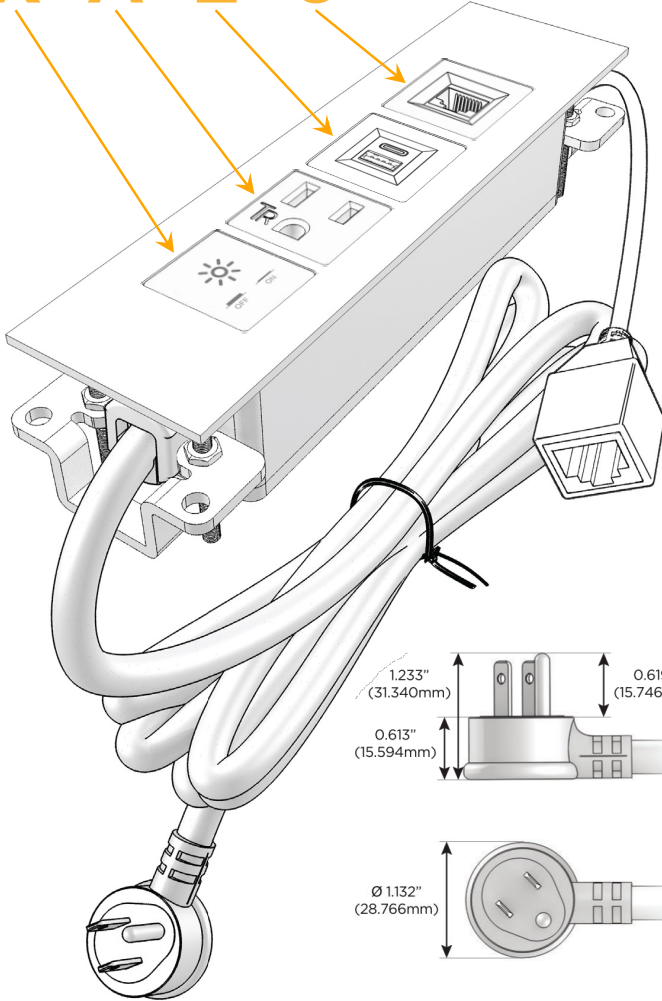

Trim Plate Finish: **SOLID BRONZE**

Custom Finishes Available

M-POWER-4TW-XAE6-BZTP

Features:

Module/Port Options:

- A** Tamper Resistant AC Receptacle
- E** USB-A & USB-C (20W)
- M** Double USB-A (Fast Charging Ports - 18W)
- H** HDMI
- 6** CAT 6
- 12** RJ 12
- X** Switched AC
- Y** 3-Way Switch (Low Voltage)
- V** USB-C (45W High Speed Charging Port)
- S** USB-C (25W High Speed Charging Port)
- R** Switched AC (Rocker Switch)
- D** Dimmer Switch

Plug:

Supplied with Low Profile Flat 45° Angle 120 VAC Plug

Optional Standard Straight 120 VAC Plug

Optional Straight 120 VAC Pass-through Plug

- CLEAN, COMPACT DESIGN
- STREAMLINED
- LOW PROFILE
- SIDE-EXITING CORDS
- PLUG & PLAY
- 6' AC CORD & PLUG (FLAT PLUG STANDARD)
- CUSTOMIZABLE CONFIGURATIONS AND FINISHES
- UL LISTED FOR MOUNTING IN FURNITURE
- 15A

M-POWER-4T

AC POWER & DATA CONNECTIVITY SOLUTION

M-POWER-4TW-XAE6-BZTP

Specs:

Modules/Ports:

- X Switched AC
- A Tamper Resistant AC Receptacle
- E USB-A & USB-C (20W)
- 6 CAT 6

X A E 6

Distributed by