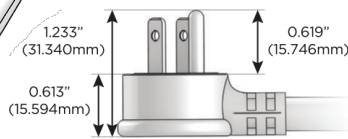

M-POWER-4T

AC POWER & DATA CONNECTIVITY SOLUTION

M-POWER-4TW-XAE6-BZTP

Specs:

Modules/Ports:

- X Switched AC
- A Tamper Resistant AC Receptacle
- E USB-A & USB-C (20W)
- 6 CAT 6

X A E 6

Distributed by