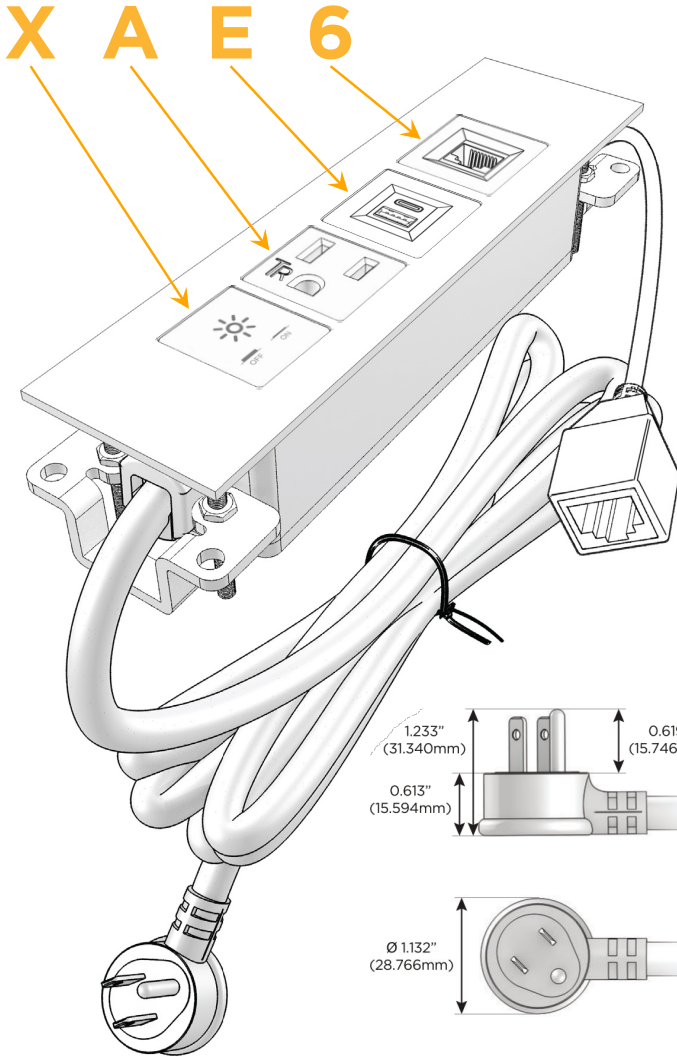

Trim Plate Finish: **STANDARD BRONZE (ABS)**

Custom Finishes Available

M-POWER-4TW-XAE6-BZATP

Features:

Module/Port Options:

- A** Tamper Resistant AC Receptacle
- E** USB-A & USB-C (20W)
- M** Double USB-A (Fast Charging Ports - 18W)
- H** HDMI
- 6** CAT 6
- 12** RJ 12
- X** Switched AC
- Y** 3-Way Switch (Low Voltage)
- V** USB-C (45W High Speed Charging Port)
- S** USB-C (25W High Speed Charging Port)
- R** Switched AC (Rocker Switch)
- D** Dimmer Switch

Plug:

Supplied with Low Profile Flat 45° Angle 120 VAC Plug

Optional Standard Straight 120 VAC Plug

Optional Straight 120 VAC Pass-through Plug

- CLEAN, COMPACT DESIGN
- STREAMLINED
- LOW PROFILE
- SIDE-EXITING CORDS
- PLUG & PLAY
- 6' AC CORD & PLUG (FLAT PLUG STANDARD)
- CUSTOMIZABLE CONFIGURATIONS AND FINISHES
- UL LISTED FOR MOUNTING IN FURNITURE
- 15A

M-POWER-4T

AC POWER & DATA CONNECTIVITY SOLUTION

M-POWER-4TW-XAE6-BZATP

Specs:

Modules/Ports:

- X Switched AC
- A Tamper Resistant AC Receptacle
- E USB-A & USB-C (20W)
- 6 CAT 6

Distributed by

Mormax Company, Inc.