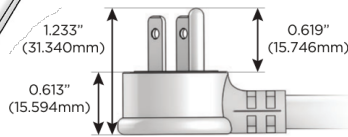

Plug:

Supplied with Low Profile Flat 45° Angle 120 VAC Plug

Optional Standard Straight 120 VAC Plug

Optional Straight 120 VAC Pass-through Plug

- CLEAN, COMPACT DESIGN
- STREAMLINED
- LOW PROFILE
- SIDE-EXITING CORDS
- PLUG & PLAY
- 6' AC CORD & PLUG (FLAT PLUG STANDARD)
- CUSTOMIZABLE CONFIGURATIONS AND FINISHES
- UL LISTED FOR MOUNTING IN FURNITURE
- 15A

M-POWER-4T

AC POWER & DATA CONNECTIVITY SOLUTION

M-POWER-4TW-XAE6-BZATP

Specs:

Modules/Ports:

- X Switched AC
- A Tamper Resistant AC Receptacle
- E USB-A & USB-C (20W)
- 6 CAT 6

Distributed by

Mormax Company, Inc.