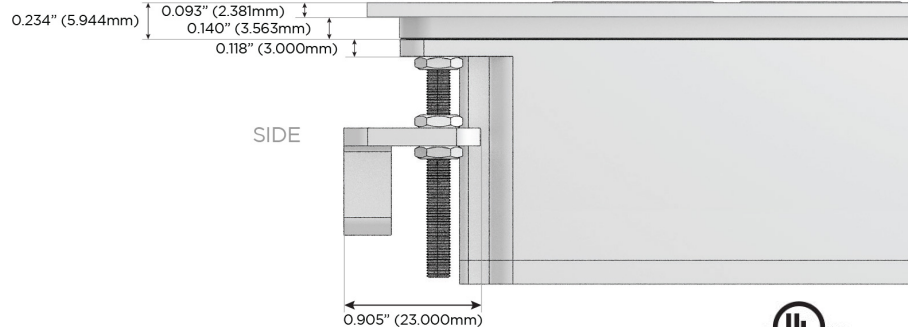

M-POWER-4T

AC POWER & DATA CONNECTIVITY SOLUTION

M-POWER-4TW-XAE6-BZATP

Specs:

Modules/Ports:

- X Switched AC
- A Tamper Resistant AC Receptacle
- E USB-A & USB-C (20W)
- 6 CAT 6

Distributed by

Mormax Company, Inc.