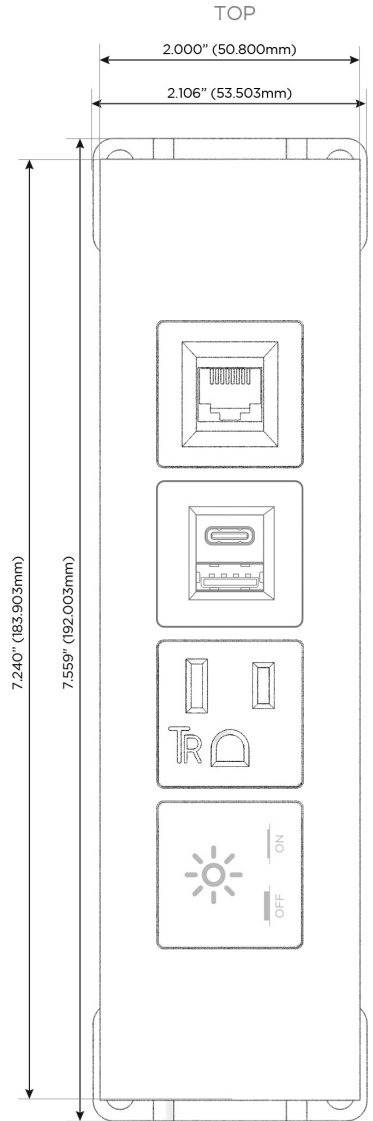

Trim Plate Finish: **STANDARD BRONZE (ABS)**

Custom Finishes Available

M-POWER-4TW-XAE6-BZATP

Features:

Module/Port Options:

- A** Tamper Resistant AC Receptacle
- E** USB-A & USB-C (20W)
- M** Double USB-A (Fast Charging Ports - 18W)
- H** HDMI
- 6** CAT 6
- 12** RJ 12
- X** Switched AC
- Y** 3-Way Switch (Low Voltage)
- V** USB-C (45W High Speed Charging Port)
- S** USB-C (25W High Speed Charging Port)
- R** Switched AC (Rocker Switch)
- D** Dimmer Switch

Plug:

Supplied with Low Profile Flat 45° Angle 120 VAC Plug

Optional Standard Straight 120 VAC Plug

Optional Straight 120 VAC Pass-through Plug

- CLEAN, COMPACT DESIGN
- STREAMLINED
- LOW PROFILE
- SIDE-EXITING CORDS
- PLUG & PLAY
- 6' AC CORD & PLUG (FLAT PLUG STANDARD)
- CUSTOMIZABLE CONFIGURATIONS AND FINISHES
- UL LISTED FOR MOUNTING IN FURNITURE
- 15A

M-POWER-4T

AC POWER & DATA CONNECTIVITY SOLUTION

M-POWER-4TW-XAE6-BZATP

Specs:

Modules/Ports:

- X Switched AC
- A Tamper Resistant AC Receptacle
- E USB-A & USB-C (20W)
- 6 CAT 6

Distributed by

Mormax Company, Inc.