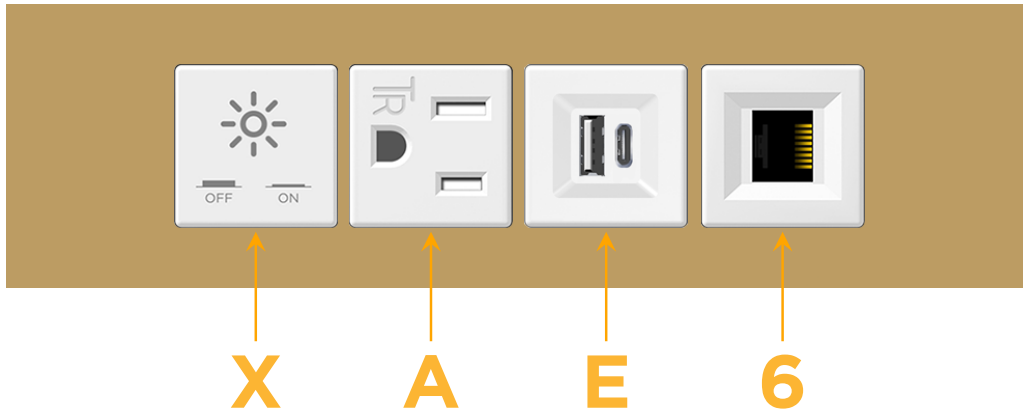

Trim Plate Finish: **STANDARD BRONZE (ABS)**

Custom Finishes Available

M-POWER-4TW-XAE6-BZATP

Features:

Module/Port Options:

- A** Tamper Resistant AC Receptacle
- E** USB-A & USB-C (20W)
- M** Double USB-A (Fast Charging Ports - 18W)
- H** HDMI
- 6** CAT 6
- 12** RJ 12
- X** Switched AC
- Y** 3-Way Switch (Low Voltage)
- V** USB-C (45W High Speed Charging Port)
- S** USB-C (25W High Speed Charging Port)
- R** Switched AC (Rocker Switch)
- D** Dimmer Switch

Plug:

Supplied with Low Profile Flat 45° Angle 120 VAC Plug

Optional Standard Straight 120 VAC Plug

Optional Straight 120 VAC Pass-through Plug

- CLEAN, COMPACT DESIGN
- STREAMLINED
- LOW PROFILE
- SIDE-EXITING CORDS
- PLUG & PLAY
- 6' AC CORD & PLUG (FLAT PLUG STANDARD)
- CUSTOMIZABLE CONFIGURATIONS AND FINISHES
- UL LISTED FOR MOUNTING IN FURNITURE
- 15A

M-POWER-4T

AC POWER & DATA CONNECTIVITY SOLUTION

M-POWER-4TW-XAE6-BZATP

Specs:

Modules/Ports:

- X Switched AC
- A Tamper Resistant AC Receptacle
- E USB-A & USB-C (20W)
- 6 CAT 6

Distributed by

Mormax Company, Inc.