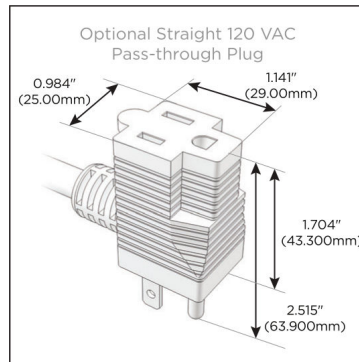

Plug:

Supplied with Low Profile Flat 45° Angle 120 VAC Plug

Optional Standard Straight 120 VAC Plug

Optional Straight 120 VAC Pass-through Plug

- CLEAN, COMPACT DESIGN
- STREAMLINED
- LOW PROFILE
- SIDE-EXITING CORDS
- PLUG & PLAY
- 6' AC CORD & PLUG (FLAT PLUG STANDARD)
- CUSTOMIZABLE CONFIGURATIONS AND FINISHES
- UL LISTED FOR MOUNTING IN FURNITURE
- 15A

M-POWER-4T

AC POWER & DATA CONNECTIVITY SOLUTION

M-POWER-4TW-XAE6-BZ5ATP

Specs:

Modules/Ports:

- X** Switched AC
- A** Tamper Resistant AC Receptacle
- E** USB-A & USB-C (20W)
- 6** CAT 6

Distributed by

Mormax Company, Inc.