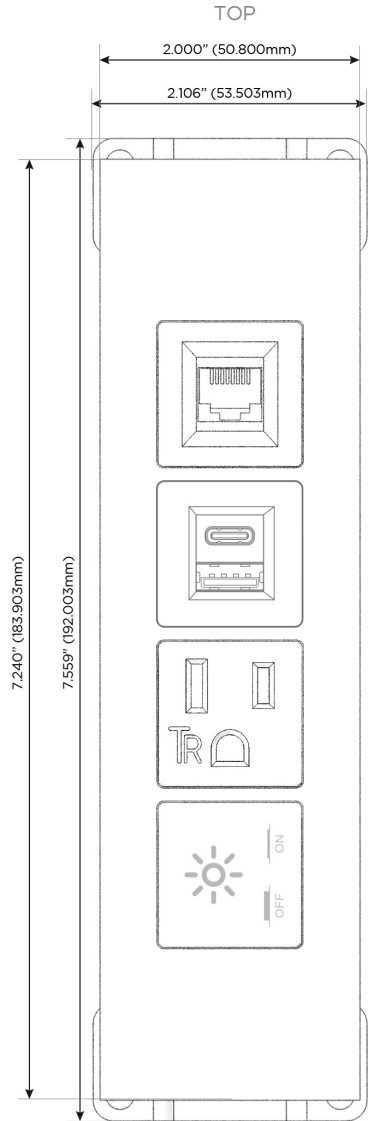

Trim Plate Finish: **ARCHITECTURAL BRONZE (ABS)**

Custom Finishes Available

M-POWER-4TW-XAE6-BZ5ATP

Features:

Module/Port Options:

- A** Tamper Resistant AC Receptacle
- E** USB-A & USB-C (20W)
- M** Double USB-A (Fast Charging Ports - 18W)
- H** HDMI
- 6** CAT 6
- 12** RJ 12
- X** Switched AC
- Y** 3-Way Switch (Low Voltage)
- V** USB-C (45W High Speed Charging Port)
- S** USB-C (25W High Speed Charging Port)
- R** Switched AC (Rocker Switch)
- D** Dimmer Switch

Plug:

Supplied with Low Profile Flat 45° Angle 120 VAC Plug

Optional Standard Straight 120 VAC Plug

Optional Straight 120 VAC Pass-through Plug

- CLEAN, COMPACT DESIGN
- STREAMLINED
- LOW PROFILE
- SIDE-EXITING CORDS
- PLUG & PLAY
- 6' AC CORD & PLUG (FLAT PLUG STANDARD)
- CUSTOMIZABLE CONFIGURATIONS AND FINISHES
- UL LISTED FOR MOUNTING IN FURNITURE
- 15A

M-POWER-4T

AC POWER & DATA CONNECTIVITY SOLUTION

M-POWER-4TW-XAE6-BZ5ATP

Specs:

Modules/Ports:

- X** Switched AC
- A** Tamper Resistant AC Receptacle
- E** USB-A & USB-C (20W)
- 6** CAT 6

Distributed by

Mormax Company, Inc.