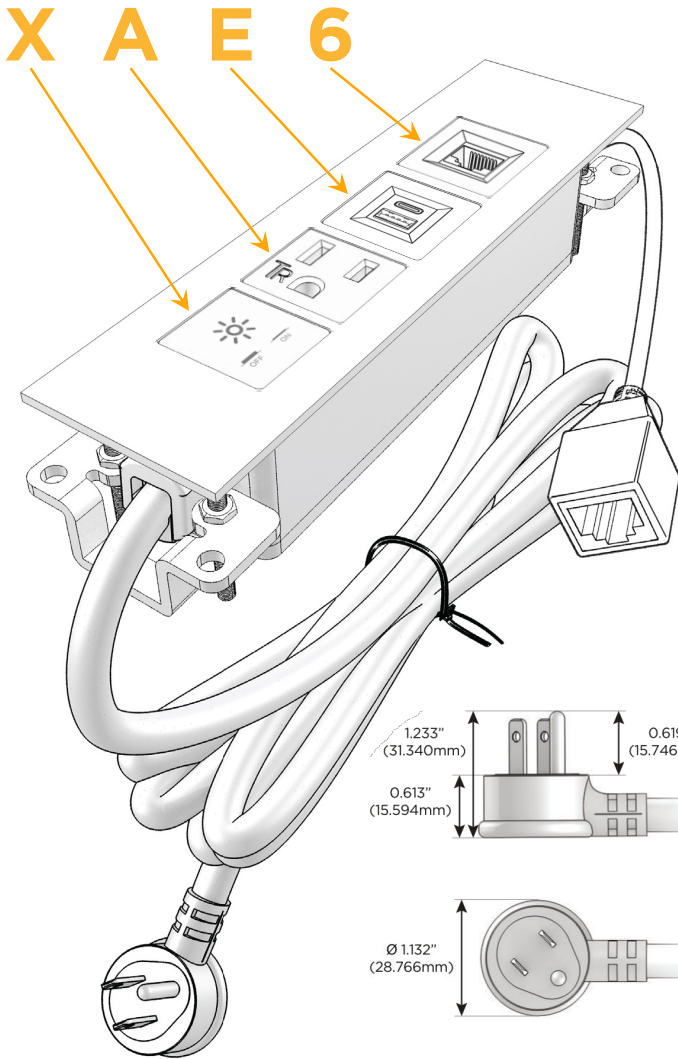

Trim Plate Finish: **ARCHITECTURAL BRONZE (ABS)**

Custom Finishes Available

M-POWER-4TW-XAE6-BZ5ATP

Features:

Module/Port Options:

- A** Tamper Resistant AC Receptacle
- E** USB-A & USB-C (20W)
- M** Double USB-A (Fast Charging Ports - 18W)
- H** HDMI
- 6** CAT 6
- 12** RJ 12
- X** Switched AC
- Y** 3-Way Switch (Low Voltage)
- V** USB-C (45W High Speed Charging Port)
- S** USB-C (25W High Speed Charging Port)
- R** Switched AC (Rocker Switch)
- D** Dimmer Switch

Plug:

Supplied with Low Profile Flat 45° Angle 120 VAC Plug

Optional Standard Straight 120 VAC Plug

Optional Straight 120 VAC Pass-through Plug

- CLEAN, COMPACT DESIGN
- STREAMLINED
- LOW PROFILE
- SIDE-EXITING CORDS
- PLUG & PLAY
- 6' AC CORD & PLUG (FLAT PLUG STANDARD)
- CUSTOMIZABLE CONFIGURATIONS AND FINISHES
- UL LISTED FOR MOUNTING IN FURNITURE
- 15A

M-POWER-4T

AC POWER & DATA CONNECTIVITY SOLUTION

M-POWER-4TW-XAE6-BZ5ATP

Specs:

Modules/Ports:

- X** Switched AC
- A** Tamper Resistant AC Receptacle
- E** USB-A & USB-C (20W)
- 6** CAT 6

Distributed by

Mormax Company, Inc.