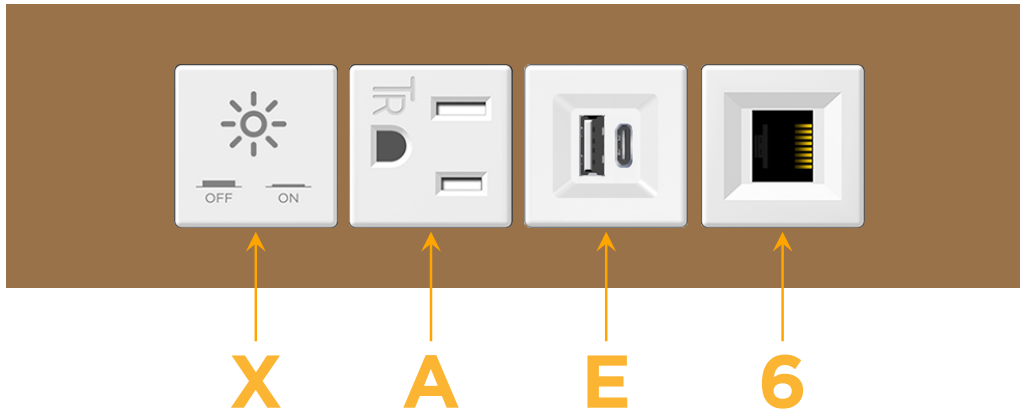

sales@mormax.com

mormax.com

Metro Light & Power's line of power & data solutions offers sophisticated design elements combined with greater ease of installation. Streamlined and low-profile, enhanced by side-exiting cords, our outlets advance the industry with their cutting edge look and feel. We believe flexibility is key, and we provide a variety of mounting options, including the ability to mount in limited spaces. Our outlets are available in many finishes and configurations, in addition to a custom color and finish capability for our clients.

Trim Plate Finish: **ARCHITECTURAL BRONZE (ABS)**

Custom Finishes Available

M-POWER-4TW-XAE6-BZ5ATP

Features:

Module/Port Options:

- A** Tamper Resistant AC Receptacle
- E** USB-A & USB-C (20W)
- M** Double USB-A (Fast Charging Ports - 18W)
- H** HDMI
- 6** CAT 6
- 12** RJ 12
- X** Switched AC
- Y** 3-Way Switch (Low Voltage)
- V** USB-C (45W High Speed Charging Port)
- S** USB-C (25W High Speed Charging Port)
- R** Switched AC (Rocker Switch)
- D** Dimmer Switch

Plug:

Supplied with Low Profile Flat 45° Angle 120 VAC Plug

Optional Standard Straight 120 VAC Plug

Optional Straight 120 VAC Pass-through Plug

- CLEAN, COMPACT DESIGN
- STREAMLINED
- LOW PROFILE
- SIDE-EXITING CORDS
- PLUG & PLAY
- 6' AC CORD & PLUG (FLAT PLUG STANDARD)
- CUSTOMIZABLE CONFIGURATIONS AND FINISHES
- UL LISTED FOR MOUNTING IN FURNITURE
- 15A

M-POWER-4T

AC POWER & DATA CONNECTIVITY SOLUTION

M-POWER-4TW-XAE6-BZ5ATP

Specs:

Modules/Ports:

- X** Switched AC
- A** Tamper Resistant AC Receptacle
- E** USB-A & USB-C (20W)
- 6** CAT 6

Distributed by

Mormax Company, Inc.