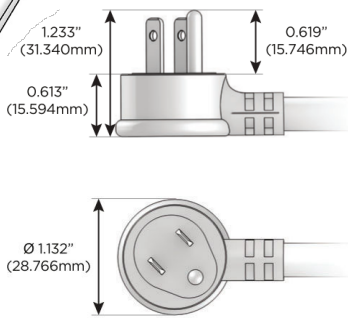

Trim Plate Finish: **ARCHITECTURAL BRONZE (ABS)**

Custom Finishes Available

M-POWER-4TW-XAE6-BZ5ATP

Features:

Module/Port Options:

- A** Tamper Resistant AC Receptacle
- E** USB-A & USB-C (20W)
- M** Double USB-A (Fast Charging Ports - 18W)
- H** HDMI
- 6** CAT 6
- 12** RJ 12
- X** Switched AC
- Y** 3-Way Switch (Low Voltage)
- V** USB-C (45W High Speed Charging Port)
- S** USB-C (25W High Speed Charging Port)
- R** Switched AC (Rocker Switch)
- D** Dimmer Switch

Plug:

Supplied with Low Profile Flat 45° Angle 120 VAC Plug

Optional Standard Straight 120 VAC Plug

Optional Straight 120 VAC Pass-through Plug

- CLEAN, COMPACT DESIGN
- STREAMLINED
- LOW PROFILE
- SIDE-EXITING CORDS
- PLUG & PLAY
- 6' AC CORD & PLUG (FLAT PLUG STANDARD)
- CUSTOMIZABLE CONFIGURATIONS AND FINISHES
- UL LISTED FOR MOUNTING IN FURNITURE
- 15A

M-POWER-4T

AC POWER & DATA CONNECTIVITY SOLUTION

M-POWER-4TW-XAE6-BZ5ATP

Specs:

Modules/Ports:

- X** Switched AC
- A** Tamper Resistant AC Receptacle
- E** USB-A & USB-C (20W)
- 6** CAT 6

Distributed by

Mormax Company, Inc.