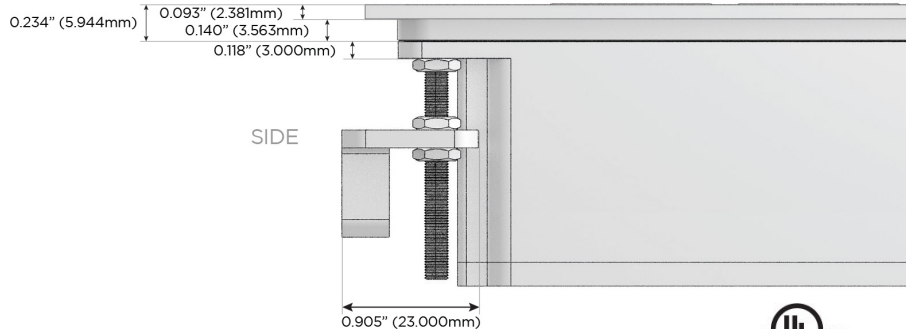

M-POWER-4T

AC POWER & DATA CONNECTIVITY SOLUTION

M-POWER-4TW-XAE6-BZ5ATP

Specs:

Modules/Ports:

- X** Switched AC
- A** Tamper Resistant AC Receptacle
- E** USB-A & USB-C (20W)
- 6** CAT 6

Distributed by

Mormax Company, Inc.