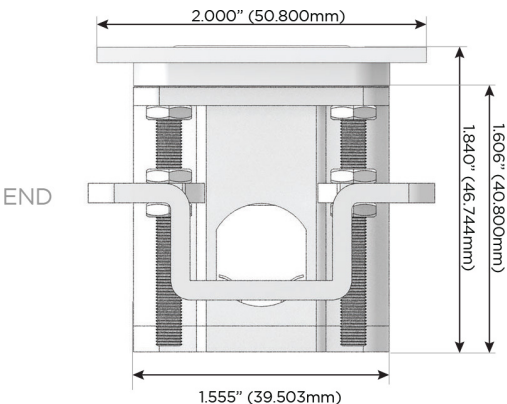

Plug:

Supplied with Low Profile Flat 45° Angle 120 VAC Plug

Optional Standard Straight 120 VAC Plug

Optional Straight 120 VAC Pass-through Plug

- CLEAN, COMPACT DESIGN
- STREAMLINED
- LOW PROFILE
- SIDE-EXITING CORDS
- PLUG & PLAY
- 6' AC CORD & PLUG (FLAT PLUG STANDARD)
- CUSTOMIZABLE CONFIGURATIONS AND FINISHES
- UL LISTED FOR MOUNTING IN FURNITURE
- 15A

M-POWER-4T

AC POWER & DATA CONNECTIVITY SOLUTION

M-POWER-4TW-XAE6-BZ5ATP

Specs:

Modules/Ports:

- X** Switched AC
- A** Tamper Resistant AC Receptacle
- E** USB-A & USB-C (20W)
- 6** CAT 6

Distributed by

Mormax Company, Inc.