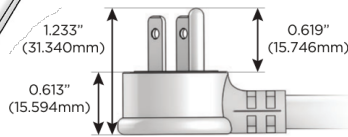

Plug:

Supplied with Low Profile Flat 45° Angle 120 VAC Plug

Optional Standard Straight 120 VAC Plug

Optional Straight 120 VAC Pass-through Plug

- CLEAN, COMPACT DESIGN
- STREAMLINED
- LOW PROFILE
- SIDE-EXITING CORDS
- PLUG & PLAY
- 6' AC CORD & PLUG (FLAT PLUG STANDARD)
- CUSTOMIZABLE CONFIGURATIONS AND FINISHES
- UL LISTED FOR MOUNTING IN FURNITURE
- 15A

M-POWER-4T

AC POWER & DATA CONNECTIVITY SOLUTION

M-POWER-4TW-XAE6-BZ5AATP

Specs:

Modules/Ports:

- X** Switched AC
- A** Tamper Resistant AC Receptacle
- E** USB-A & USB-C (20W)
- 6** CAT 6

Distributed by

Mormax Company, Inc.