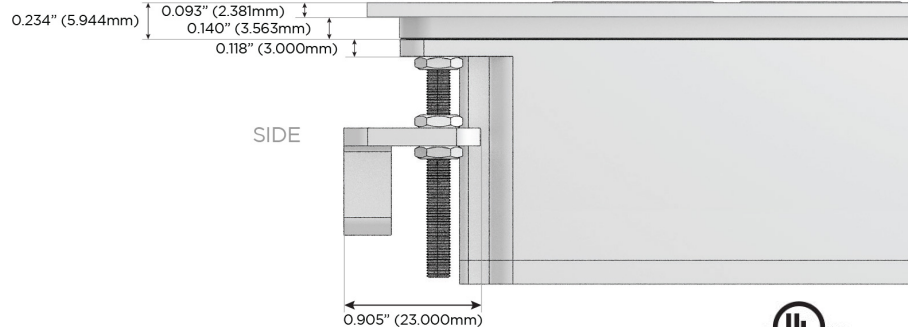

M-POWER-4T

AC POWER & DATA CONNECTIVITY SOLUTION

M-POWER-4TW-XAE6-BZ5AATP

Specs:

Modules/Ports:

- X** Switched AC
- A** Tamper Resistant AC Receptacle
- E** USB-A & USB-C (20W)
- 6** CAT 6

Distributed by

Mormax Company, Inc.