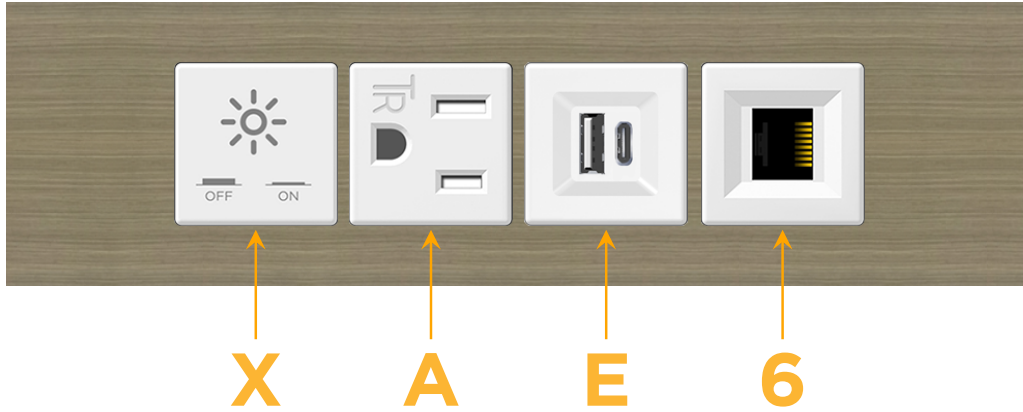

Trim Plate Finish: **ANTIQUED ARCHITECTURAL BRONZE (ABS)**

Custom Finishes Available

M-POWER-4TW-XAE6-BZ5AATP

Features:

Module/Port Options:

- A** Tamper Resistant AC Receptacle
- E** USB-A & USB-C (20W)
- M** Double USB-A (Fast Charging Ports - 18W)
- H** HDMI
- 6** CAT 6
- 12** RJ 12
- X** Switched AC
- Y** 3-Way Switch (Low Voltage)
- V** USB-C (45W High Speed Charging Port)
- S** USB-C (25W High Speed Charging Port)
- R** Switched AC (Rocker Switch)
- D** Dimmer Switch

Plug:

Supplied with Low Profile Flat 45° Angle 120 VAC Plug

Optional Standard Straight 120 VAC Plug

Optional Straight 120 VAC Pass-through Plug

- CLEAN, COMPACT DESIGN
- STREAMLINED
- LOW PROFILE
- SIDE-EXITING CORDS
- PLUG & PLAY
- 6' AC CORD & PLUG (FLAT PLUG STANDARD)
- CUSTOMIZABLE CONFIGURATIONS AND FINISHES
- UL LISTED FOR MOUNTING IN FURNITURE
- 15A

M-POWER-4T

AC POWER & DATA CONNECTIVITY SOLUTION

M-POWER-4TW-XAE6-BZ5AATP

Specs:

Modules/Ports:

- X** Switched AC
- A** Tamper Resistant AC Receptacle
- E** USB-A & USB-C (20W)
- 6** CAT 6

Distributed by

Mormax Company, Inc.