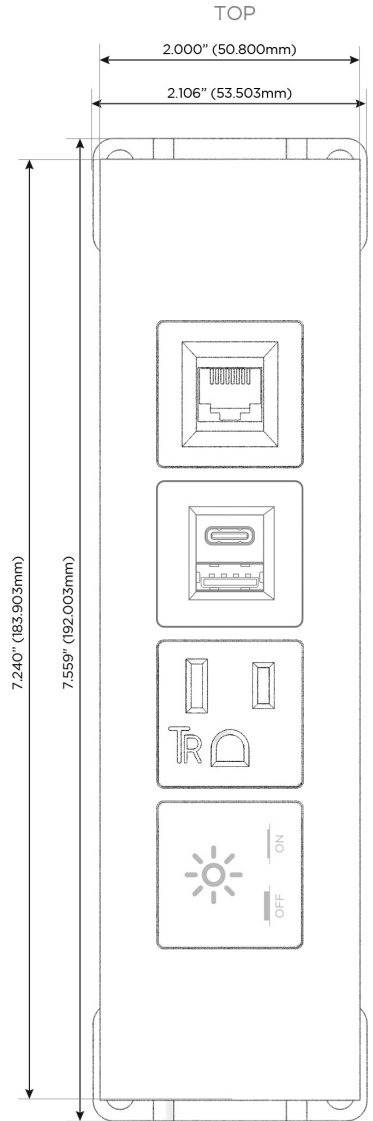

Trim Plate Finish: **ANTIQUED ARCHITECTURAL BRONZE (ABS)**

Custom Finishes Available

M-POWER-4TW-XAE6-BZ5AATP

Features:

Module/Port Options:

- A** Tamper Resistant AC Receptacle
- E** USB-A & USB-C (20W)
- M** Double USB-A (Fast Charging Ports - 18W)
- H** HDMI
- 6** CAT 6
- 12** RJ 12
- X** Switched AC
- Y** 3-Way Switch (Low Voltage)
- V** USB-C (45W High Speed Charging Port)
- S** USB-C (25W High Speed Charging Port)
- R** Switched AC (Rocker Switch)
- D** Dimmer Switch

Plug:

Supplied with Low Profile Flat 45° Angle 120 VAC Plug

Optional Standard Straight 120 VAC Plug

Optional Straight 120 VAC Pass-through Plug

- CLEAN, COMPACT DESIGN
- STREAMLINED
- LOW PROFILE
- SIDE-EXITING CORDS
- PLUG & PLAY
- 6' AC CORD & PLUG (FLAT PLUG STANDARD)
- CUSTOMIZABLE CONFIGURATIONS AND FINISHES
- UL LISTED FOR MOUNTING IN FURNITURE
- 15A

M-POWER-4T

AC POWER & DATA CONNECTIVITY SOLUTION

M-POWER-4TW-XAE6-BZ5AATP

Specs:

Modules/Ports:

- X** Switched AC
- A** Tamper Resistant AC Receptacle
- E** USB-A & USB-C (20W)
- 6** CAT 6

Distributed by

Mormax Company, Inc.