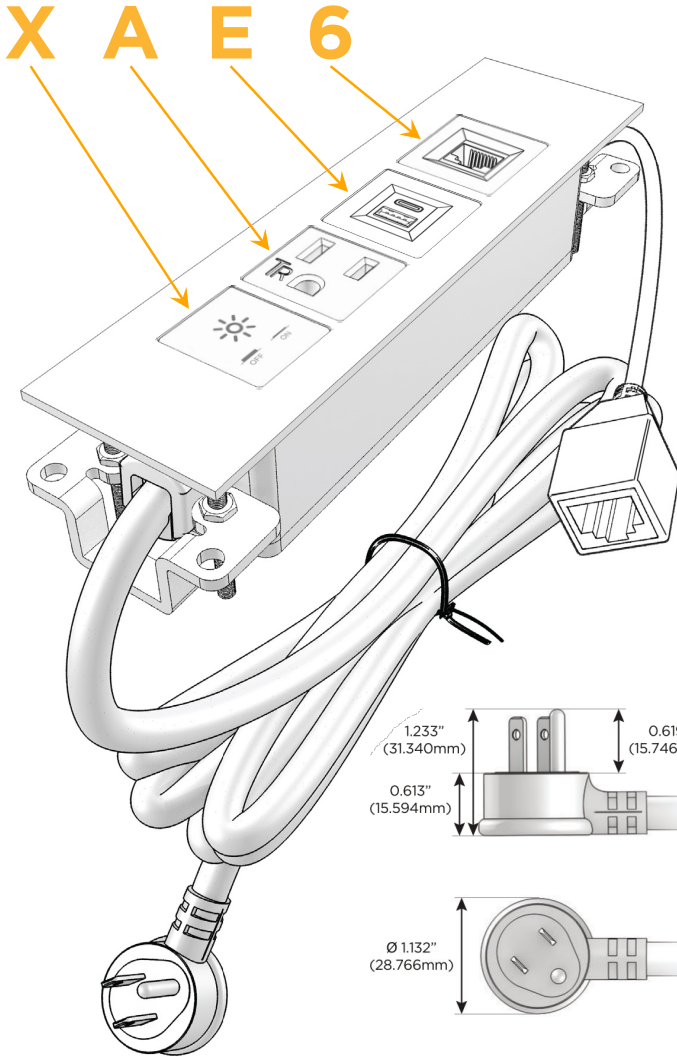

Trim Plate Finish: **ANTIQUED ARCHITECTURAL BRONZE (ABS)**

Custom Finishes Available

M-POWER-4TW-XAE6-BZ5AATP

Features:

Module/Port Options:

- A** Tamper Resistant AC Receptacle
- E** USB-A & USB-C (20W)
- M** Double USB-A (Fast Charging Ports - 18W)
- H** HDMI
- 6** CAT 6
- 12** RJ 12
- X** Switched AC
- Y** 3-Way Switch (Low Voltage)
- V** USB-C (45W High Speed Charging Port)
- S** USB-C (25W High Speed Charging Port)
- R** Switched AC (Rocker Switch)
- D** Dimmer Switch

Plug:

Supplied with Low Profile Flat 45° Angle 120 VAC Plug

Optional Standard Straight 120 VAC Plug

Optional Straight 120 VAC Pass-through Plug

- CLEAN, COMPACT DESIGN
- STREAMLINED
- LOW PROFILE
- SIDE-EXITING CORDS
- PLUG & PLAY
- 6' AC CORD & PLUG (FLAT PLUG STANDARD)
- CUSTOMIZABLE CONFIGURATIONS AND FINISHES
- UL LISTED FOR MOUNTING IN FURNITURE
- 15A

M-POWER-4T

AC POWER & DATA CONNECTIVITY SOLUTION

M-POWER-4TW-XAE6-BZ5AATP

Specs:

Modules/Ports:

- X** Switched AC
- A** Tamper Resistant AC Receptacle
- E** USB-A & USB-C (20W)
- 6** CAT 6

Distributed by

Mormax Company, Inc.