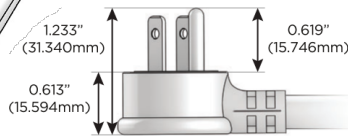

M-POWER-4T

AC POWER & DATA CONNECTIVITY SOLUTION

M-POWER-4TW-XAE6-BRATP

Specs:

Modules/Ports:

- **X** Switched AC
- **A** Tamper Resistant AC Receptacle
- **E** USB-A & USB-C (20W)
- **6** CAT 6