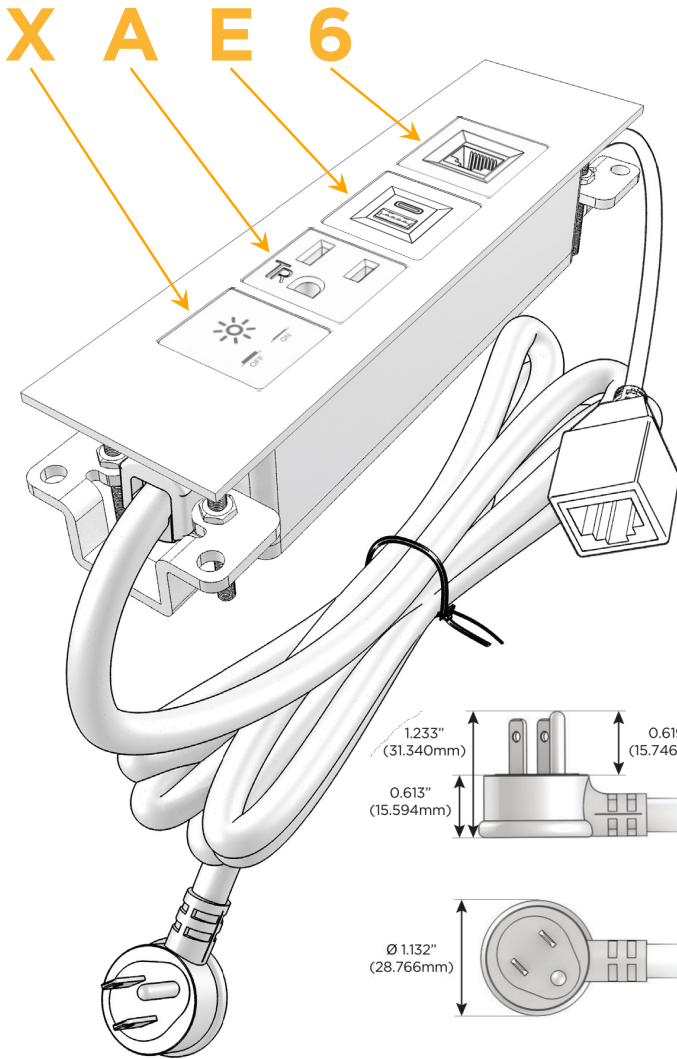

### Module/Port Options:

- A** Tamper Resistant AC Receptacle
- E** USB-A & USB-C (20W)
- M** Double USB-A (Fast Charging Ports - 18W)
- H** HDMI
- 6** CAT 6
- 12** RJ 12
- X** Switched AC
- Y** 3-Way Switch (Low Voltage)
- V** USB-C (45W High Speed Charging Port)
- S** USB-C (25W High Speed Charging Port)
- R** Switched AC (Rocker Switch)
- D** Dimmer Switch

### Plug:

Supplied with Low Profile Flat 45° Angle 120 VAC Plug

Optional Standard Straight 120 VAC Plug

Optional Straight 120 VAC Pass-through Plug

- CLEAN, COMPACT DESIGN
- STREAMLINED
- LOW PROFILE
- SIDE-EXITING CORDS
- PLUG & PLAY
- 6' AC CORD & PLUG (FLAT PLUG STANDARD)
- CUSTOMIZABLE CONFIGURATIONS AND FINISHES
- UL LISTED FOR MOUNTING IN FURNITURE
- 15A

## AC POWER & DATA CONNECTIVITY SOLUTION

M-POWER-4TW-XAE6-BRATP

Specs:

### Modules/Ports:

- X** Switched AC
- A** Tamper Resistant AC Receptacle
- E** USB-A & USB-C (20W)
- 6** CAT 6

Distributed by

Mormax Company, Inc.

8 Westchester Plaza

Elmsford, NY 10523

914-699-0101

sales@mormax.com