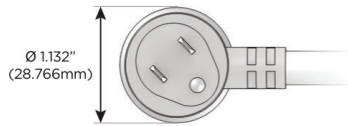

M-POWER-4T

AC POWER & DATA CONNECTIVITY SOLUTION

M-POWER-4TW-XAE6-BRATP

Specs:

Modules/Ports:

- **X** Switched AC
- **A** Tamper Resistant AC Receptacle
- **E** USB-A & USB-C (20W)
- **6** CAT 6