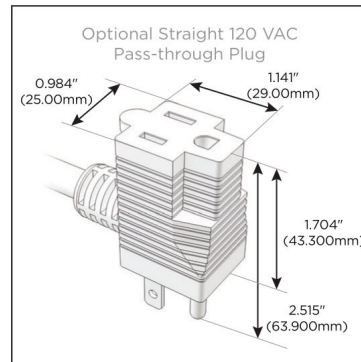

M-POWER-4T

AC POWER & DATA CONNECTIVITY SOLUTION

M-POWER-4TW-XAE6-BRATP

Specs:

Modules/Ports:

- **X** Switched AC
- **A** Tamper Resistant AC Receptacle
- **E** USB-A & USB-C (20W)
- **6** CAT 6