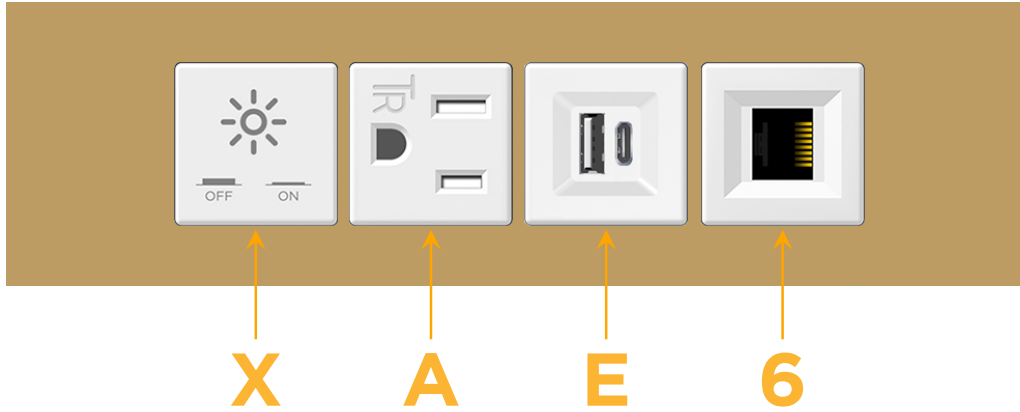

M-POWER-4T

AC POWER & DATA CONNECTIVITY SOLUTION

M-POWER-4TW-XAE6-BRATP

Distributed by

Mormax Company, Inc.

8 Westchester Plaza

Elmsford, NY 10523

914-699-0101

sales@mormax.com

mormax.com

Metro Light & Power's line of power & data solutions offers sophisticated design elements combined with greater ease of installation. Streamlined and low-profile, enhanced by side-exiting cords, our outlets advance the industry with their cutting edge look and feel. We believe flexibility is key, and we provide a variety of mounting options, including the ability to mount in limited spaces. Our outlets are available in many finishes and configurations, in addition to a custom color and finish capability for our clients.

Trim Plate Finish: **BRASS (ABS)**

Custom Finishes Available

M-POWER-4TW-XAE6-BRATP

Features:

Module/Port Options:

- **A** Tamper Resistant AC Receptacle
- **E** USB-A & USB-C (20W)
- **M** Double USB-A (Fast Charging Ports - 18W)
- **H** HDMI
- **6** CAT 6
- **12** RJ 12
- **X** Switched AC
- **Y** 3-Way Switch (Low Voltage)
- **V** USB-C (45W High Speed Charging Port)
- **S** USB-C (25W High Speed Charging Port)
- **R** Switched AC (Rocker Switch)
- **D** Dimmer Switch

Plug:

Supplied with Low Profile Flat 45° Angle 120 VAC Plug

Optional Standard Straight 120 VAC Plug

Optional Straight 120 VAC Pass-through Plug

- CLEAN, COMPACT DESIGN
- STREAMLINED
- LOW PROFILE
- SIDE-EXITING CORDS
- PLUG & PLAY
- 6' AC CORD & PLUG (FLAT PLUG STANDARD)
- CUSTOMIZABLE CONFIGURATIONS AND FINISHES
- UL LISTED FOR MOUNTING IN FURNITURE
- 15A