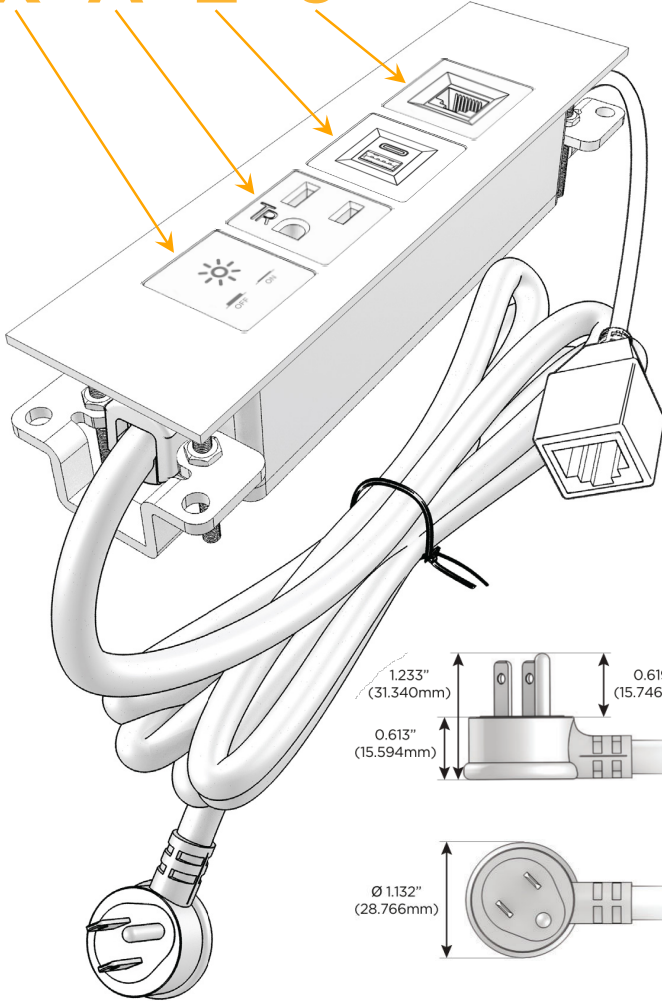

Trim Plate Finish: **BRASS ANTIQUED (ABS)**

Custom Finishes Available

M-POWER-4TW-XAE6-BRAATP

Features:

Module/Port Options:

- A** Tamper Resistant AC Receptacle
- E** USB-A & USB-C (20W)
- M** Double USB-A (Fast Charging Ports - 18W)
- H** HDMI
- 6** CAT 6
- 12** RJ 12
- X** Switched AC
- Y** 3-Way Switch (Low Voltage)
- V** USB-C (45W High Speed Charging Port)
- S** USB-C (25W High Speed Charging Port)
- R** Switched AC (Rocker Switch)
- D** Dimmer Switch

Plug:

Supplied with Low Profile Flat 45° Angle 120 VAC Plug

Optional Standard Straight 120 VAC Plug

Optional Straight 120 VAC Pass-through Plug

- CLEAN, COMPACT DESIGN
- STREAMLINED
- LOW PROFILE
- SIDE-EXITING CORDS
- PLUG & PLAY
- 6' AC CORD & PLUG (FLAT PLUG STANDARD)
- CUSTOMIZABLE CONFIGURATIONS AND FINISHES
- UL LISTED FOR MOUNTING IN FURNITURE
- 15A

M-POWER-4T

AC POWER & DATA CONNECTIVITY SOLUTION

M-POWER-4TW-XAE6-BRAATP

Specs:

Modules/Ports:

- X Switched AC
- A Tamper Resistant AC Receptacle
- E USB-A & USB-C (20W)
- 6 CAT 6

X A E 6

Distributed by