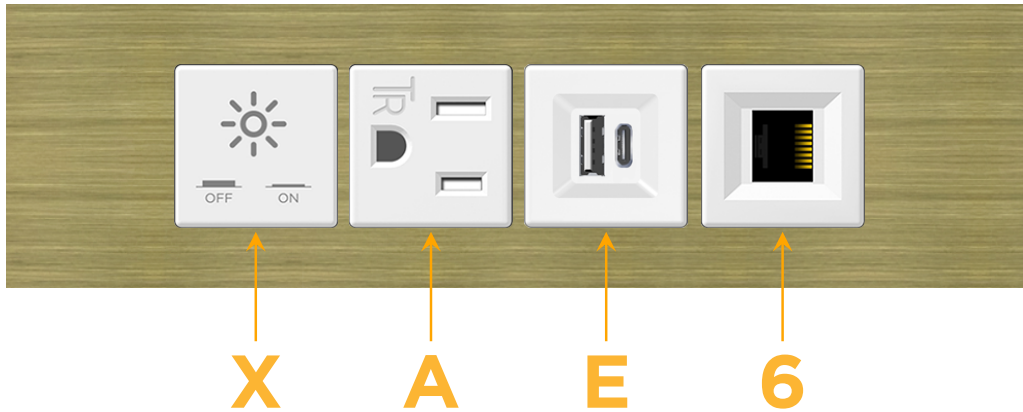

Trim Plate Finish: **BRASS ANTIQUED (ABS)**

Custom Finishes Available

M-POWER-4TW-XAE6-BRAATP

Features:

Module/Port Options:

- A** Tamper Resistant AC Receptacle
- E** USB-A & USB-C (20W)
- M** Double USB-A (Fast Charging Ports - 18W)
- H** HDMI
- 6** CAT 6
- 12** RJ 12
- X** Switched AC
- Y** 3-Way Switch (Low Voltage)
- V** USB-C (45W High Speed Charging Port)
- S** USB-C (25W High Speed Charging Port)
- R** Switched AC (Rocker Switch)
- D** Dimmer Switch

Plug:

Supplied with Low Profile Flat 45° Angle 120 VAC Plug

Optional Standard Straight 120 VAC Plug

Optional Straight 120 VAC Pass-through Plug

- CLEAN, COMPACT DESIGN
- STREAMLINED
- LOW PROFILE
- SIDE-EXITING CORDS
- PLUG & PLAY
- 6' AC CORD & PLUG (FLAT PLUG STANDARD)
- CUSTOMIZABLE CONFIGURATIONS AND FINISHES
- UL LISTED FOR MOUNTING IN FURNITURE
- 15A

M-POWER-4T

AC POWER & DATA CONNECTIVITY SOLUTION

M-POWER-4TW-XAE6-BRAATP

Specs:

Modules/Ports:

- X Switched AC
- A Tamper Resistant AC Receptacle
- E USB-A & USB-C (20W)
- 6 CAT 6

X A E 6

Distributed by