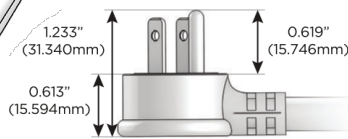

M-POWER-4T

AC POWER & DATA CONNECTIVITY SOLUTION

M-POWER-4TW-XAE6-BRAATP

Specs:

Modules/Ports:

- X Switched AC
- A Tamper Resistant AC Receptacle
- E USB-A & USB-C (20W)
- 6 CAT 6

X A E 6

Distributed by