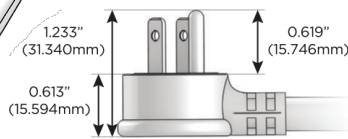

M-POWER-4T

AC POWER & DATA CONNECTIVITY SOLUTION

M-POWER-4TW-XAE6-BATP

Specs:

Modules/Ports:

- X Switched AC
- A Tamper Resistant AC Receptacle
- E USB-A & USB-C (20W)
- 6 CAT 6

X A E 6