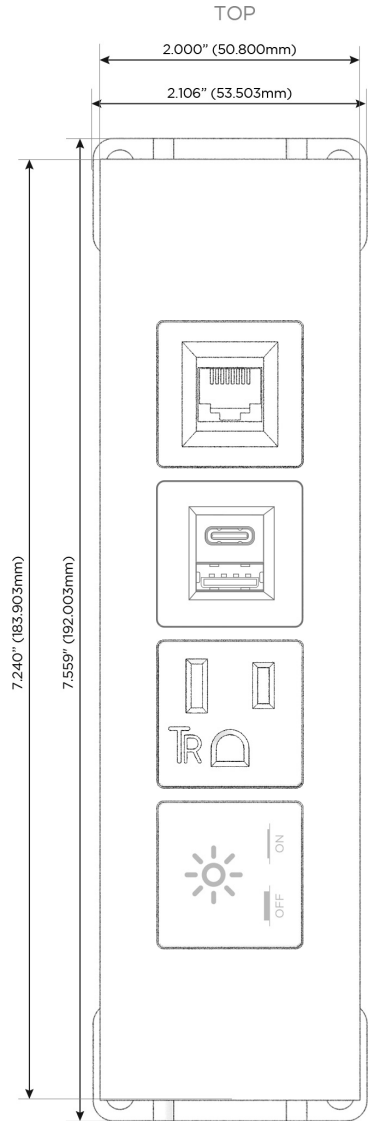

M-POWER-4T

AC POWER & DATA CONNECTIVITY SOLUTION

M-POWER-4TW-XAE6-BATP

Specs:

Modules/Ports:

- X Switched AC
- A Tamper Resistant AC Receptacle
- E USB-A & USB-C (20W)
- 6 CAT 6

X A E 6

Distributed by

Mormax Company, Inc.

8 Westchester Plaza

Elmsford, NY 10523

914-699-0101

sales@mormax.com

mormax.com

FURNITURE POWER DISTRIBUTION UNIT