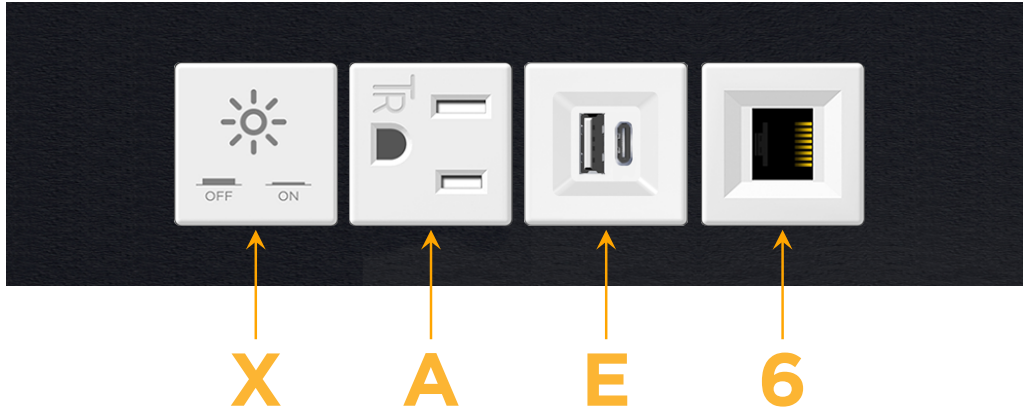

M-POWER-4T

AC POWER & DATA CONNECTIVITY SOLUTION

M-POWER-4TW-XAE6-BATP

Distributed by

Mormax Company, Inc.

8 Westchester Plaza

Elmsford, NY 10523

914-699-0101

sales@mormax.com

mormax.com

Metro Light & Power's line of power & data solutions offers sophisticated design elements combined with greater ease of installation. Streamlined and low-profile, enhanced by side-exiting cords, our outlets advance the industry with their cutting edge look and feel. We believe flexibility is key, and we provide a variety of mounting options, including the ability to mount in limited spaces. Our outlets are available in many finishes and configurations, in addition to a custom color and finish capability for our clients.

Trim Plate Finish: **BLACK (ABS)**

Custom Finishes Available

M-POWER-4TW-XAE6-BATP

Features:

Module/Port Options:

- **A** Tamper Resistant AC Receptacle
- **E** USB-A & USB-C (20W)
- **M** Double USB-A (Fast Charging Ports - 18W)
- **H** HDMI
- **6** CAT 6
- **12** RJ 12
- **X** Switched AC
- **Y** 3-Way Switch (Low Voltage)
- **V** USB-C (45W High Speed Charging Port)
- **S** USB-C (25W High Speed Charging Port)
- **R** Switched AC (Rocker Switch)
- **D** Dimmer Switch

Plug:

Supplied with Low Profile Flat 45° Angle 120 VAC Plug

Optional Standard Straight 120 VAC Plug

Optional Straight 120 VAC Pass-through Plug

- CLEAN, COMPACT DESIGN
- STREAMLINED
- LOW PROFILE
- SIDE-EXITING CORDS
- PLUG & PLAY
- 6' AC CORD & PLUG (FLAT PLUG STANDARD)
- CUSTOMIZABLE CONFIGURATIONS AND FINISHES
- UL LISTED FOR MOUNTING IN FURNITURE
- 15A