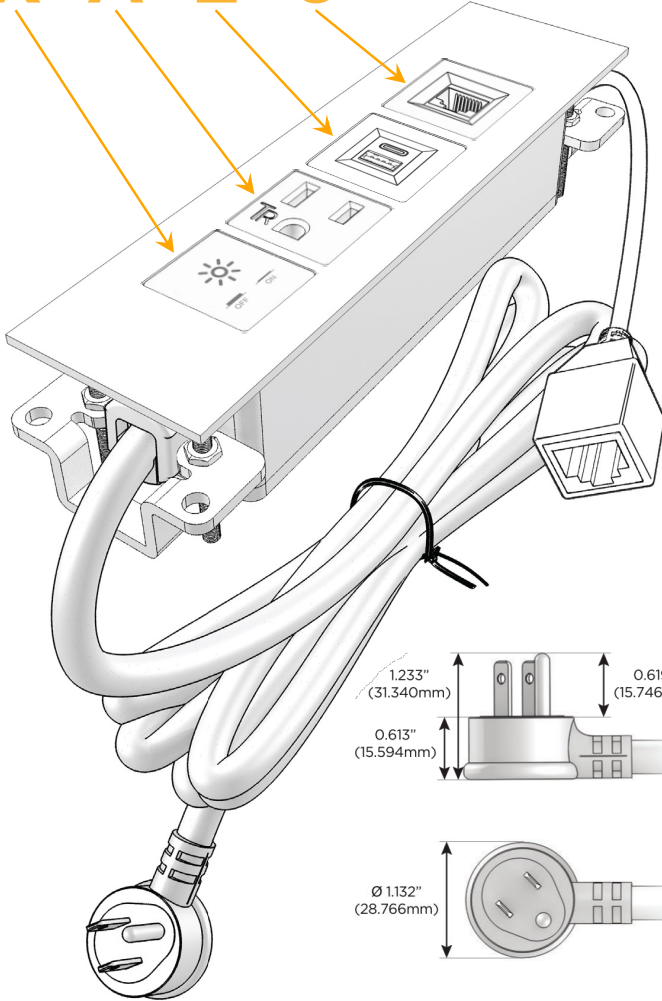

M-POWER-4T

AC POWER & DATA CONNECTIVITY SOLUTION

M-POWER-4TW-XAE6-BATP

Specs:

Modules/Ports:

- X Switched AC
- A Tamper Resistant AC Receptacle
- E USB-A & USB-C (20W)
- 6 CAT 6

X A E 6

Distributed by

Mormax Company, Inc.

8 Westchester Plaza

Elmsford, NY 10523

914-699-0101

sales@mormax.com

mormax.com

FURNITURE POWER DISTRIBUTION UNIT