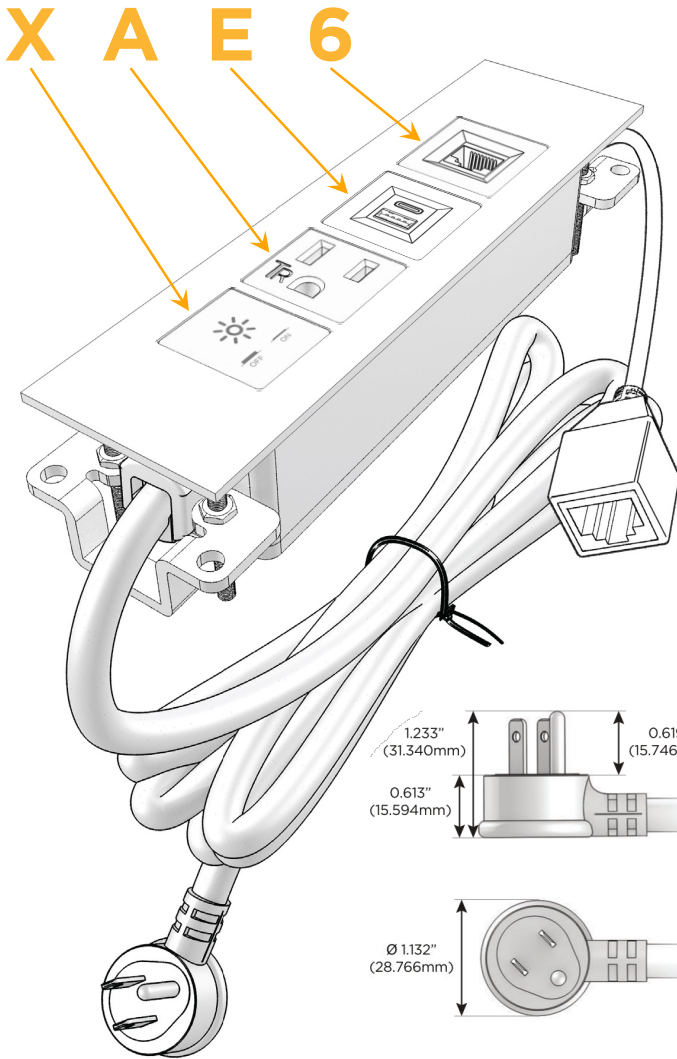

Trim Plate Finish: **SATIN BLACK (ABS)**

Custom Finishes Available

M-POWER-4TW-XAE6-B2ATP

Features:

Module/Port Options:

- A** Tamper Resistant AC Receptacle
- E** USB-A & USB-C (20W)
- M** Double USB-A (Fast Charging Ports - 18W)
- H** HDMI
- 6** CAT 6
- 12** RJ 12
- X** Switched AC
- Y** 3-Way Switch (Low Voltage)
- V** USB-C (45W High Speed Charging Port)
- S** USB-C (25W High Speed Charging Port)
- R** Switched AC (Rocker Switch)
- D** Dimmer Switch

Plug:

Supplied with Low Profile Flat 45° Angle 120 VAC Plug

Optional Standard Straight 120 VAC Plug

Optional Straight 120 VAC Pass-through Plug

- CLEAN, COMPACT DESIGN
- STREAMLINED
- LOW PROFILE
- SIDE-EXITING CORDS
- PLUG & PLAY
- 6' AC CORD & PLUG (FLAT PLUG STANDARD)
- CUSTOMIZABLE CONFIGURATIONS AND FINISHES
- UL LISTED FOR MOUNTING IN FURNITURE
- 15A

M-POWER-4T

AC POWER & DATA CONNECTIVITY SOLUTION

M-POWER-4TW-XAE6-B2ATP

Specs:

Modules/Ports:

- X** Switched AC
- A** Tamper Resistant AC Receptacle
- E** USB-A & USB-C (20W)
- 6** CAT 6

Distributed by

Mormax Company, Inc.