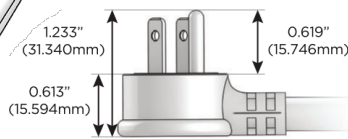

M-POWER-4T

AC POWER & DATA CONNECTIVITY SOLUTION

M-POWER-4TW-XAE6-B2ATP

Specs:

Modules/Ports:

- X** Switched AC
- A** Tamper Resistant AC Receptacle
- E** USB-A & USB-C (20W)
- 6** CAT 6

Distributed by

Mormax Company, Inc.