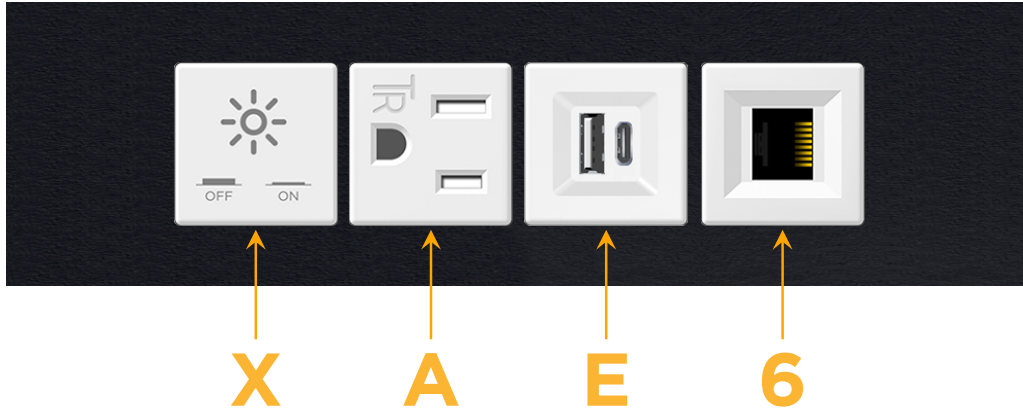

Trim Plate Finish: **SATIN BLACK (ABS)**

Custom Finishes Available

M-POWER-4TW-XAE6-B2ATP

Features:

Module/Port Options:

- A** Tamper Resistant AC Receptacle
- E** USB-A & USB-C (20W)
- M** Double USB-A (Fast Charging Ports - 18W)
- H** HDMI
- 6** CAT 6
- 12** RJ 12
- X** Switched AC
- Y** 3-Way Switch (Low Voltage)
- V** USB-C (45W High Speed Charging Port)
- S** USB-C (25W High Speed Charging Port)
- R** Switched AC (Rocker Switch)
- D** Dimmer Switch

Plug:

Supplied with Low Profile Flat 45° Angle 120 VAC Plug

Optional Standard Straight 120 VAC Plug

Optional Straight 120 VAC Pass-through Plug

- CLEAN, COMPACT DESIGN
- STREAMLINED
- LOW PROFILE
- SIDE-EXITING CORDS
- PLUG & PLAY
- 6' AC CORD & PLUG (FLAT PLUG STANDARD)
- CUSTOMIZABLE CONFIGURATIONS AND FINISHES
- UL LISTED FOR MOUNTING IN FURNITURE
- 15A

M-POWER-4T

AC POWER & DATA CONNECTIVITY SOLUTION

M-POWER-4TW-XAE6-B2ATP

Specs:

Modules/Ports:

- X** Switched AC
- A** Tamper Resistant AC Receptacle
- E** USB-A & USB-C (20W)
- 6** CAT 6

Distributed by

Mormax Company, Inc.