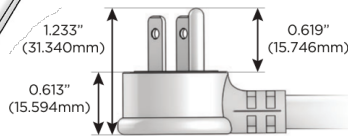

Plug:

Supplied with Low Profile Flat 45° Angle 120 VAC Plug

Optional Standard Straight 120 VAC Plug

Optional Straight 120 VAC Pass-through Plug

- CLEAN, COMPACT DESIGN
- STREAMLINED
- LOW PROFILE
- SIDE-EXITING CORDS
- PLUG & PLAY
- 6' AC CORD & PLUG (FLAT PLUG STANDARD)
- CUSTOMIZABLE CONFIGURATIONS AND FINISHES
- UL LISTED FOR MOUNTING IN FURNITURE
- 15A

M-POWER-4T

AC POWER & DATA CONNECTIVITY SOLUTION

M-POWER-4TW-XAE6-APATP

Specs:

Modules/Ports:

- X** Switched AC
- A** Tamper Resistant AC Receptacle
- E** USB-A & USB-C (20W)
- 6** CAT 6

X A E 6

Distributed by