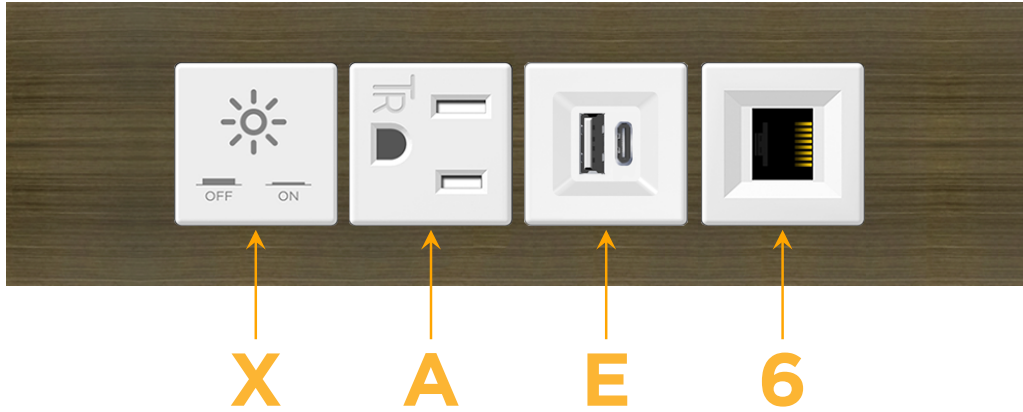

Trim Plate Finish: **SPECIAL ANTIQUE BRONZE (ABS)**

Custom Finishes Available

M-POWER-4TW-XAE6-APATP

Features:

Module/Port Options:

- A** Tamper Resistant AC Receptacle
- E** USB-A & USB-C (20W)
- M** Double USB-A (Fast Charging Ports - 18W)
- H** HDMI
- 6** CAT 6
- 12** RJ 12
- X** Switched AC
- Y** 3-Way Switch (Low Voltage)
- V** USB-C (45W High Speed Charging Port)
- S** USB-C (25W High Speed Charging Port)
- R** Switched AC (Rocker Switch)
- D** Dimmer Switch

Plug:

Supplied with Low Profile Flat 45° Angle 120 VAC Plug

Optional Standard Straight 120 VAC Plug

Optional Straight 120 VAC Pass-through Plug

- CLEAN, COMPACT DESIGN
- STREAMLINED
- LOW PROFILE
- SIDE-EXITING CORDS
- PLUG & PLAY
- 6' AC CORD & PLUG (FLAT PLUG STANDARD)
- CUSTOMIZABLE CONFIGURATIONS AND FINISHES
- UL LISTED FOR MOUNTING IN FURNITURE
- 15A

M-POWER-4T

AC POWER & DATA CONNECTIVITY SOLUTION

M-POWER-4TW-XAE6-APATP

Specs:

Modules/Ports:

- X** Switched AC
- A** Tamper Resistant AC Receptacle
- E** USB-A & USB-C (20W)
- 6** CAT 6

X A E 6

Distributed by