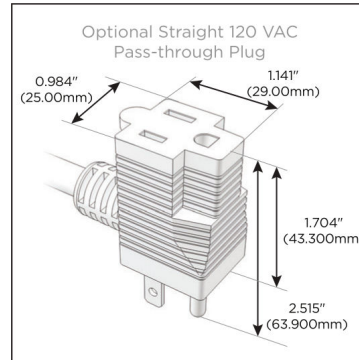

Plug:

Supplied with Low Profile Flat 45° Angle 120 VAC Plug

Optional Standard Straight 120 VAC Plug

Optional Straight 120 VAC Pass-through Plug

- CLEAN, COMPACT DESIGN
- STREAMLINED
- LOW PROFILE
- SIDE-EXITING CORDS
- PLUG & PLAY
- 6' AC CORD & PLUG (FLAT PLUG STANDARD)
- CUSTOMIZABLE CONFIGURATIONS AND FINISHES
- UL LISTED FOR MOUNTING IN FURNITURE
- 15A

M-POWER-4T

AC POWER & DATA CONNECTIVITY SOLUTION

M-POWER-4TW-XAE6-APATP

Specs:

Modules/Ports:

- X** Switched AC
- A** Tamper Resistant AC Receptacle
- E** USB-A & USB-C (20W)
- 6** CAT 6

X A E 6

Distributed by