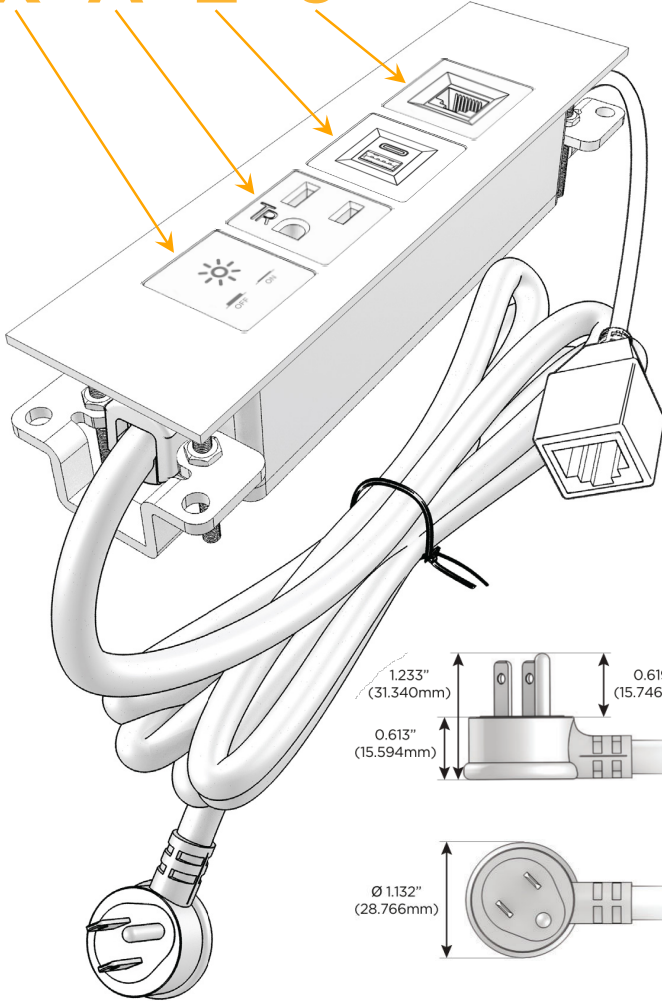

Trim Plate Finish: **SPECIAL ANTIQUE BRONZE (ABS)**

Custom Finishes Available

M-POWER-4TW-XAE6-APATP

Features:

Module/Port Options:

- A** Tamper Resistant AC Receptacle
- E** USB-A & USB-C (20W)
- M** Double USB-A (Fast Charging Ports - 18W)
- H** HDMI
- 6** CAT 6
- 12** RJ 12
- X** Switched AC
- Y** 3-Way Switch (Low Voltage)
- V** USB-C (45W High Speed Charging Port)
- S** USB-C (25W High Speed Charging Port)
- R** Switched AC (Rocker Switch)
- D** Dimmer Switch

Plug:

Supplied with Low Profile Flat 45° Angle 120 VAC Plug

Optional Standard Straight 120 VAC Plug

Optional Straight 120 VAC Pass-through Plug

- CLEAN, COMPACT DESIGN
- STREAMLINED
- LOW PROFILE
- SIDE-EXITING CORDS
- PLUG & PLAY
- 6' AC CORD & PLUG (FLAT PLUG STANDARD)
- CUSTOMIZABLE CONFIGURATIONS AND FINISHES
- UL LISTED FOR MOUNTING IN FURNITURE
- 15A

M-POWER-4T

AC POWER & DATA CONNECTIVITY SOLUTION

M-POWER-4TW-XAE6-APATP

Specs:

Modules/Ports:

- X** Switched AC
- A** Tamper Resistant AC Receptacle
- E** USB-A & USB-C (20W)
- 6** CAT 6

X A E 6

Distributed by