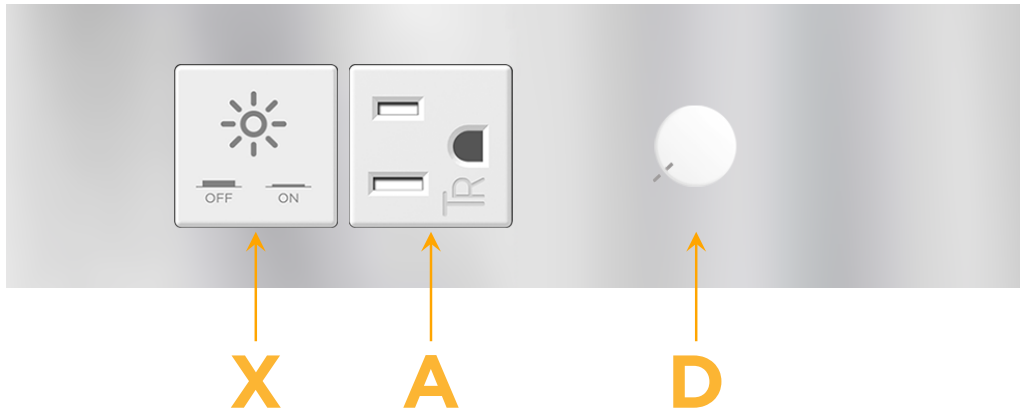

sales@mormax.com

mormax.com

Metro Light & Power's line of power & data solutions offers sophisticated design elements combined with greater ease of installation. Streamlined and low-profile, enhanced by side-exiting cords, our outlets advance the industry with their cutting edge look and feel. We believe flexibility is key, and we provide a variety of mounting options, including the ability to mount in limited spaces. Our outlets are available in many finishes and configurations, in addition to a custom color and finish capability for our clients.

Trim Plate Finish: **STAINLESS STEEL MIRROR FINISH**

Custom Finishes Available

M-POWER-4TW-XAD-SS8TP

Features:

Module/Port Options:

- A** Tamper Resistant AC Receptacle
- E** USB-A & USB-C (20W)
- M** Double USB-A (Fast Charging Ports - 18W)
- H** HDMI
- 6** CAT 6
- 12** RJ 12
- X** Switched AC
- Y** 3-Way Switch (Low Voltage)
- V** USB-C (45W High Speed Charging Port)
- S** USB-C (25W High Speed Charging Port)
- R** Switched AC (Rocker Switch)
- D** Dimmer Switch

Plug:

Supplied with Low Profile Flat 45° Angle 120 VAC Plug

Optional Standard Straight 120 VAC Plug

Optional Straight 120 VAC Pass-through Plug

- CLEAN, COMPACT DESIGN
- STREAMLINED
- LOW PROFILE
- SIDE-EXITING CORDS
- PLUG & PLAY
- 6' AC CORD & PLUG (FLAT PLUG STANDARD)
- CUSTOMIZABLE CONFIGURATIONS AND FINISHES
- ETL LISTED FOR MOUNTING IN FURNITURE
- 15A