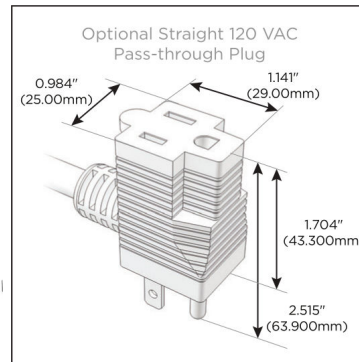

Plug:

Supplied with Low Profile Flat 45° Angle 120 VAC Plug

Optional Standard Straight 120 VAC Plug

Optional Straight 120 VAC Pass-through Plug

- CLEAN, COMPACT DESIGN
- STREAMLINED
- LOW PROFILE
- SIDE-EXITING CORDS
- PLUG & PLAY
- 6' AC CORD & PLUG (FLAT PLUG STANDARD)
- CUSTOMIZABLE CONFIGURATIONS AND FINISHES
- ETL LISTED FOR MOUNTING IN FURNITURE
- 15A

M-POWER-4T

AC POWER & DATA CONNECTIVITY SOLUTION

M-POWER-4TW-XAD-SS8TP

Specs:

Modules/Ports:

- X** Switched AC
- A** Tamper Resistant AC Receptacle
- D** Dimmer Switch

X A D

Distributed by