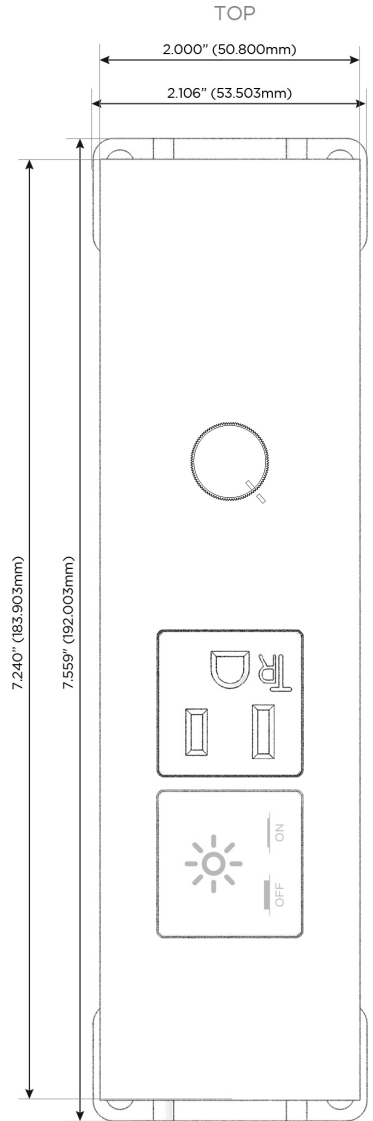

Trim Plate Finish: **STAINLESS STEEL MIRROR FINISH**

Custom Finishes Available

M-POWER-4TW-XAD-SS8TP

Features:

Module/Port Options:

- A** Tamper Resistant AC Receptacle
- E** USB-A & USB-C (20W)
- M** Double USB-A (Fast Charging Ports - 18W)
- H** HDMI
- 6** CAT 6
- 12** RJ 12
- X** Switched AC
- Y** 3-Way Switch (Low Voltage)
- V** USB-C (45W High Speed Charging Port)
- S** USB-C (25W High Speed Charging Port)
- R** Switched AC (Rocker Switch)
- D** Dimmer Switch

Plug:

Supplied with Low Profile Flat 45° Angle 120 VAC Plug

Optional Standard Straight 120 VAC Plug

Optional Straight 120 VAC Pass-through Plug

- CLEAN, COMPACT DESIGN
- STREAMLINED
- LOW PROFILE
- SIDE-EXITING CORDS
- PLUG & PLAY
- 6' AC CORD & PLUG (FLAT PLUG STANDARD)
- CUSTOMIZABLE CONFIGURATIONS AND FINISHES
- ETL LISTED FOR MOUNTING IN FURNITURE
- 15A

M-POWER-4T

AC POWER & DATA CONNECTIVITY SOLUTION

M-POWER-4TW-XAD-SS8TP

Specs:

Modules/Ports:

- X** Switched AC
- A** Tamper Resistant AC Receptacle
- D** Dimmer Switch

X A D

Distributed by