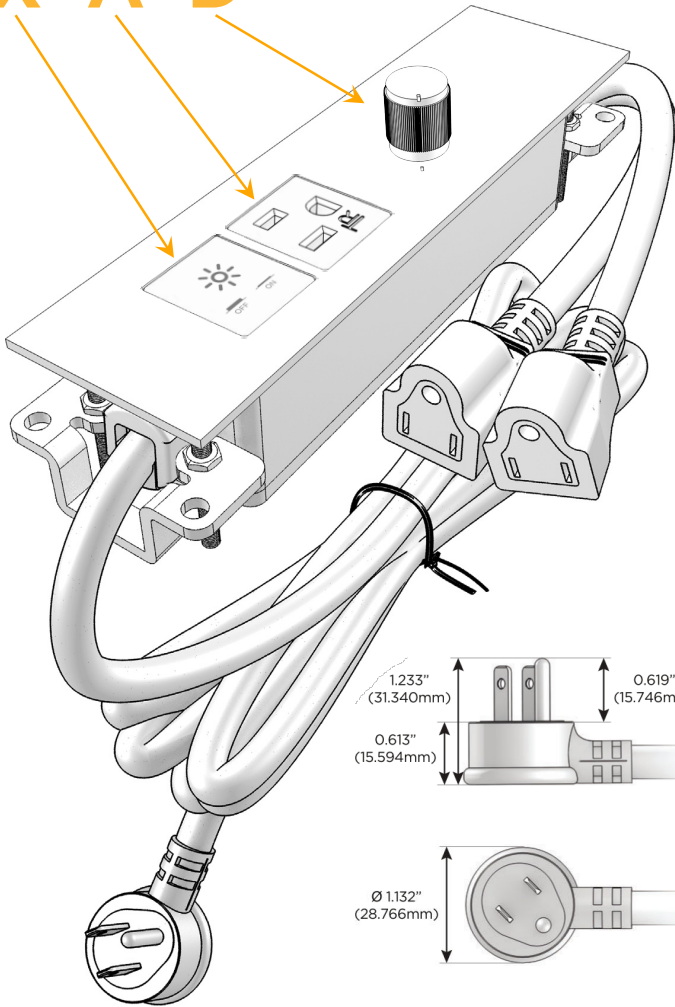

Trim Plate Finish: **STAINLESS STEEL MIRROR FINISH**

Custom Finishes Available

M-POWER-4TW-XAD-SS8TP

Features:

Module/Port Options:

- A** Tamper Resistant AC Receptacle
- E** USB-A & USB-C (20W)
- M** Double USB-A (Fast Charging Ports - 18W)
- H** HDMI
- 6** CAT 6
- 12** RJ 12
- X** Switched AC
- Y** 3-Way Switch (Low Voltage)
- V** USB-C (45W High Speed Charging Port)
- S** USB-C (25W High Speed Charging Port)
- R** Switched AC (Rocker Switch)
- D** Dimmer Switch

Plug:

Supplied with Low Profile Flat 45° Angle 120 VAC Plug

Optional Standard Straight 120 VAC Plug

Optional Straight 120 VAC Pass-through Plug

- CLEAN, COMPACT DESIGN
- STREAMLINED
- LOW PROFILE
- SIDE-EXITING CORDS
- PLUG & PLAY
- 6' AC CORD & PLUG (FLAT PLUG STANDARD)
- CUSTOMIZABLE CONFIGURATIONS AND FINISHES
- ETL LISTED FOR MOUNTING IN FURNITURE
- 15A

M-POWER-4T

AC POWER & DATA CONNECTIVITY SOLUTION

M-POWER-4TW-XAD-SS8TP

Specs:

Modules/Ports:

- X** Switched AC
- A** Tamper Resistant AC Receptacle
- D** Dimmer Switch

X A D

Distributed by