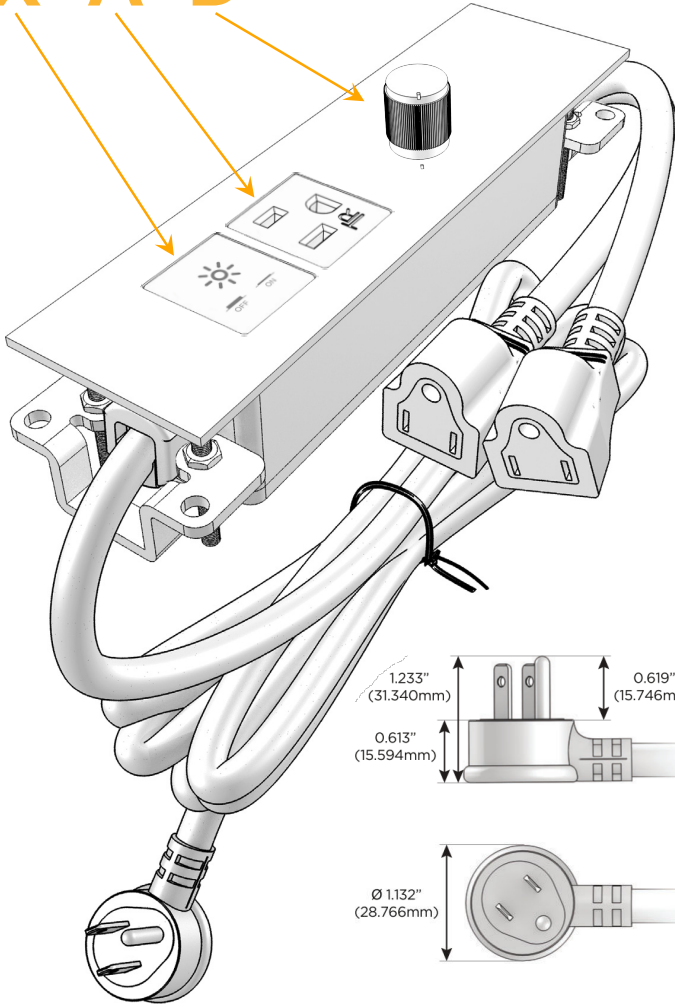

### Module/Port Options:

- A** Tamper Resistant AC Receptacle
- E** USB-A & USB-C (20W)
- M** Double USB-A (Fast Charging Ports - 18W)
- H** HDMI
- 6** CAT 6
- 12** RJ 12
- X** Switched AC
- Y** 3-Way Switch (Low Voltage)
- V** USB-C (45W High Speed Charging Port)
- S** USB-C (25W High Speed Charging Port)
- R** Switched AC (Rocker Switch)
- D** Dimmer Switch

### Plug:

Supplied with Low Profile Flat 45° Angle 120 VAC Plug

Optional Standard Straight 120 VAC Plug

Optional Straight 120 VAC Pass-through Plug

- CLEAN, COMPACT DESIGN
- STREAMLINED
- LOW PROFILE
- SIDE-EXITING CORDS
- PLUG & PLAY
- 6' AC CORD & PLUG (FLAT PLUG STANDARD)
- CUSTOMIZABLE CONFIGURATIONS AND FINISHES
- ETL LISTED FOR MOUNTING IN FURNITURE
- 15A

# M-POWER-4T

AC POWER & DATA CONNECTIVITY SOLUTION

M-POWER-4TW-XAD-S3STP

Specs:

**Modules/Ports:**

- X Switched AC
- A Tamper Resistant AC Receptacle
- D Dimmer Switch

**X A D**

Distributed by