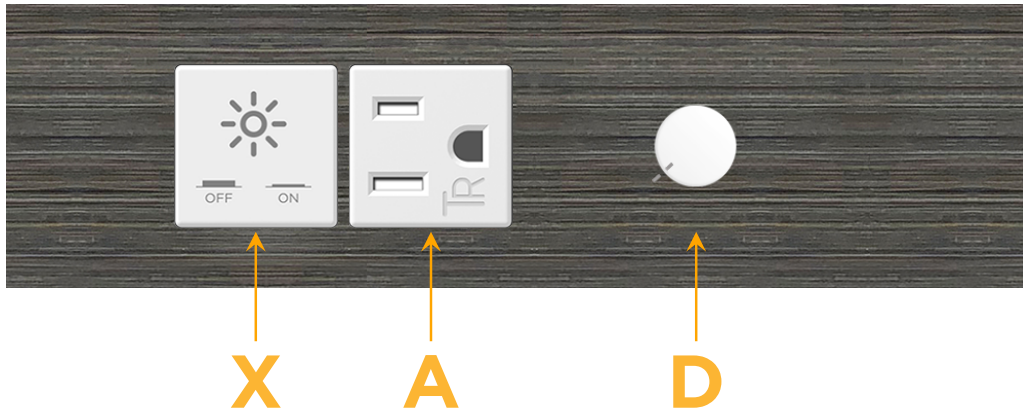

M-POWER-4T

AC POWER & DATA CONNECTIVITY SOLUTION

M-POWER-4TW-XAD-S3STP

Distributed by

Mormax Company, Inc.

8 Westchester Plaza

Elmsford, NY 10523

914-699-0101

sales@mormax.com

mormax.com

Metro Light & Power's line of power & data solutions offers sophisticated design elements combined with greater ease of installation. Streamlined and low-profile, enhanced by side-exiting cords, our outlets advance the industry with their cutting edge look and feel. We believe flexibility is key, and we provide a variety of mounting options, including the ability to mount in limited spaces. Our outlets are available in many finishes and configurations, in addition to a custom color and finish capability for our clients.

Trim Plate Finish: **GUNMETAL (ZINC/STEEL)**

Custom Finishes Available

M-POWER-4TW-XAD-S3STP

Features:

Module/Port Options:

- **A** Tamper Resistant AC Receptacle
- **E** USB-A & USB-C (20W)
- **M** Double USB-A (Fast Charging Ports - 18W)
- **H** HDMI
- **6** CAT 6
- **12** RJ 12
- **X** Switched AC
- **Y** 3-Way Switch (Low Voltage)
- **V** USB-C (45W High Speed Charging Port)
- **S** USB-C (25W High Speed Charging Port)
- **R** Switched AC (Rocker Switch)
- **D** Dimmer Switch

Plug:

Supplied with Low Profile Flat 45° Angle 120 VAC Plug

Optional Standard Straight 120 VAC Plug

Optional Straight 120 VAC Pass-through Plug

- CLEAN, COMPACT DESIGN
- STREAMLINED
- LOW PROFILE
- SIDE-EXITING CORDS
- PLUG & PLAY
- 6' AC CORD & PLUG (FLAT PLUG STANDARD)
- CUSTOMIZABLE CONFIGURATIONS AND FINISHES
- ETL LISTED FOR MOUNTING IN FURNITURE
- 15A