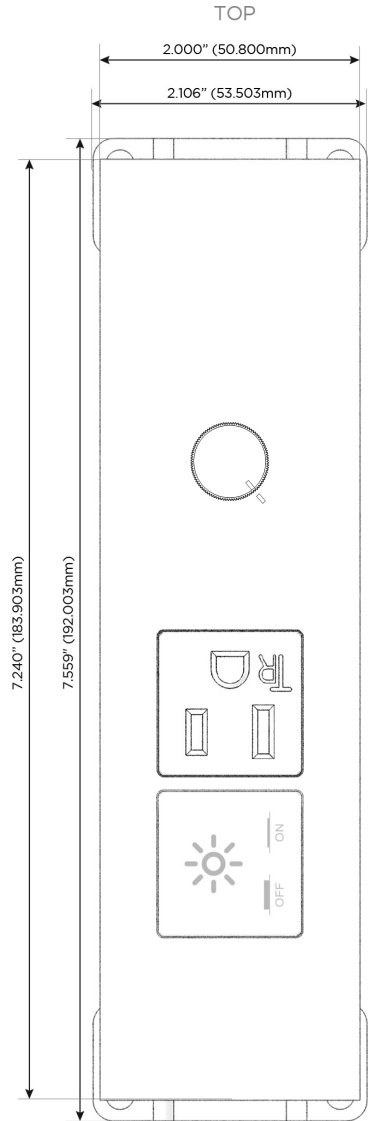

### Module/Port Options:

- A** Tamper Resistant AC Receptacle
- E** USB-A & USB-C (20W)
- M** Double USB-A (Fast Charging Ports - 18W)
- H** HDMI
- 6** CAT 6
- 12** RJ 12
- X** Switched AC
- Y** 3-Way Switch (Low Voltage)
- V** USB-C (45W High Speed Charging Port)
- S** USB-C (25W High Speed Charging Port)
- R** Switched AC (Rocker Switch)
- D** Dimmer Switch

### Plug:

Supplied with Low Profile Flat 45° Angle 120 VAC Plug

Optional Standard Straight 120 VAC Plug

Optional Straight 120 VAC Pass-through Plug

- CLEAN, COMPACT DESIGN
- STREAMLINED
- LOW PROFILE
- SIDE-EXITING CORDS
- PLUG & PLAY
- 6' AC CORD & PLUG (FLAT PLUG STANDARD)
- CUSTOMIZABLE CONFIGURATIONS AND FINISHES
- ETL LISTED FOR MOUNTING IN FURNITURE
- 15A

# M-POWER-4T

AC POWER & DATA CONNECTIVITY SOLUTION

M-POWER-4TW-XAD-S3STP

Specs:

**Modules/Ports:**

- X Switched AC
- A Tamper Resistant AC Receptacle
- D Dimmer Switch

**X A D**

Distributed by