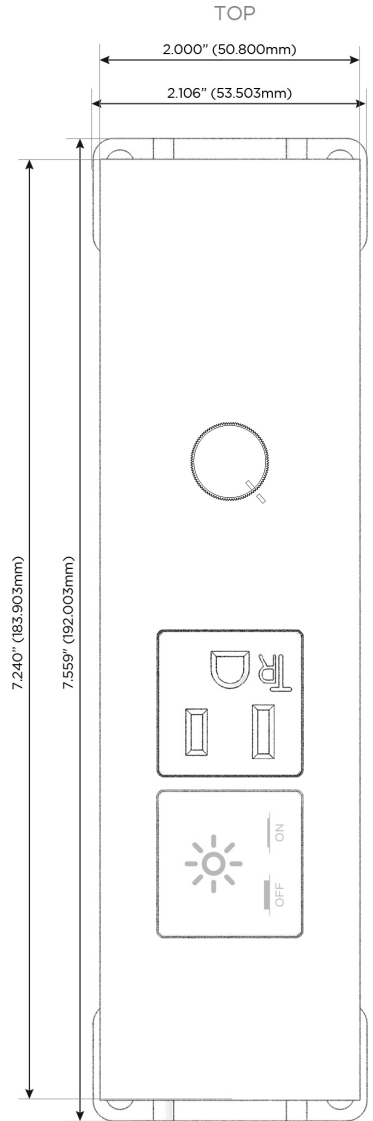

Trim Plate Finish: **ARCHITECTURAL BRONZE (ZINC/STEEL)**

Custom Finishes Available

M-POWER-4TW-XAD-BZ5STP

Features:

Module/Port Options:

- A** Tamper Resistant AC Receptacle
- E** USB-A & USB-C (20W)
- M** Double USB-A (Fast Charging Ports - 18W)
- H** HDMI
- 6** CAT 6
- 12** RJ 12
- X** Switched AC
- Y** 3-Way Switch (Low Voltage)
- V** USB-C (45W High Speed Charging Port)
- S** USB-C (25W High Speed Charging Port)
- R** Switched AC (Rocker Switch)
- D** Dimmer Switch

Plug:

Supplied with Low Profile Flat 45° Angle 120 VAC Plug

Optional Standard Straight 120 VAC Plug

Optional Straight 120 VAC Pass-through Plug

- CLEAN, COMPACT DESIGN
- STREAMLINED
- LOW PROFILE
- SIDE-EXITING CORDS
- PLUG & PLAY
- 6' AC CORD & PLUG (FLAT PLUG STANDARD)
- CUSTOMIZABLE CONFIGURATIONS AND FINISHES
- ETL LISTED FOR MOUNTING IN FURNITURE
- 15A

M-POWER-4T

AC POWER & DATA CONNECTIVITY SOLUTION

M-POWER-4TW-XAD-BZ5STP

Specs:

Modules/Ports:

- X Switched AC
- A Tamper Resistant AC Receptacle
- D Dimmer Switch

X A D

Distributed by