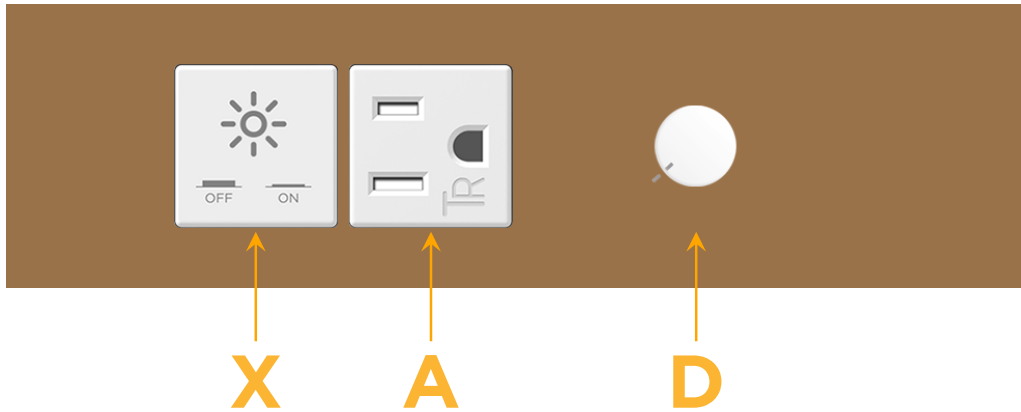

Trim Plate Finish: **ARCHITECTURAL BRONZE (ZINC/STEEL)**

Custom Finishes Available

M-POWER-4TW-XAD-BZ5STP

Features:

Module/Port Options:

- A** Tamper Resistant AC Receptacle
- E** USB-A & USB-C (20W)
- M** Double USB-A (Fast Charging Ports - 18W)
- H** HDMI
- 6** CAT 6
- 12** RJ 12
- X** Switched AC
- Y** 3-Way Switch (Low Voltage)
- V** USB-C (45W High Speed Charging Port)
- S** USB-C (25W High Speed Charging Port)
- R** Switched AC (Rocker Switch)
- D** Dimmer Switch

Plug:

Supplied with Low Profile Flat 45° Angle 120 VAC Plug

Optional Standard Straight 120 VAC Plug

Optional Straight 120 VAC Pass-through Plug

- CLEAN, COMPACT DESIGN
- STREAMLINED
- LOW PROFILE
- SIDE-EXITING CORDS
- PLUG & PLAY
- 6' AC CORD & PLUG (FLAT PLUG STANDARD)
- CUSTOMIZABLE CONFIGURATIONS AND FINISHES
- ETL LISTED FOR MOUNTING IN FURNITURE
- 15A

M-POWER-4T

AC POWER & DATA CONNECTIVITY SOLUTION

M-POWER-4TW-XAD-BZ5STP

Specs:

Modules/Ports:

- X Switched AC
- A Tamper Resistant AC Receptacle
- D Dimmer Switch

X A D

Distributed by