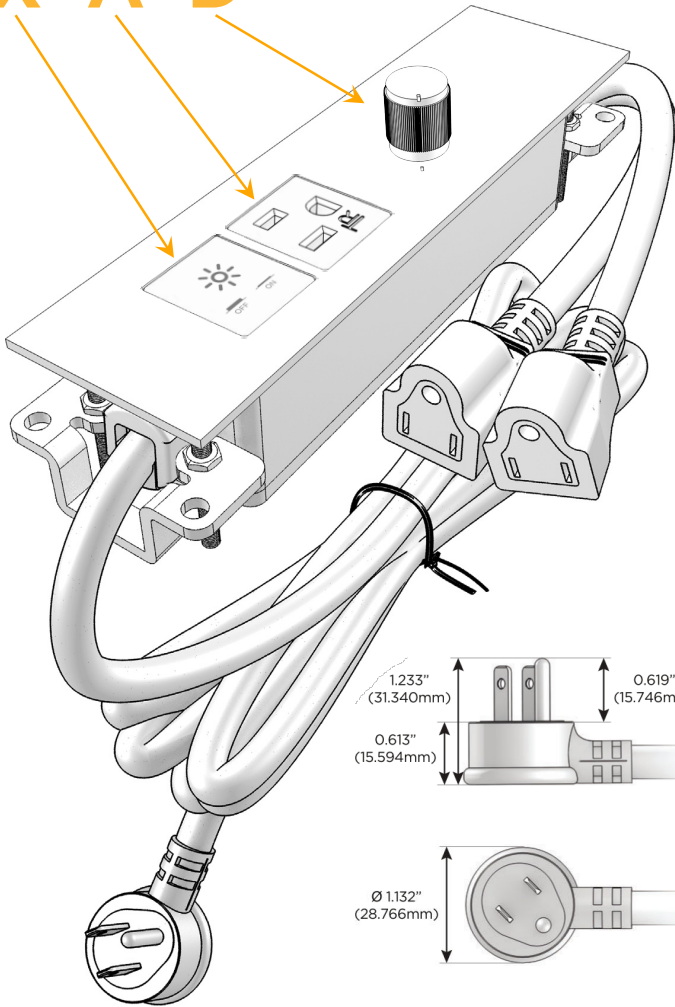

Trim Plate Finish: **ARCHITECTURAL BRONZE (ZINC/STEEL)**

Custom Finishes Available

M-POWER-4TW-XAD-BZ5STP

Features:

Module/Port Options:

- A** Tamper Resistant AC Receptacle
- E** USB-A & USB-C (20W)
- M** Double USB-A (Fast Charging Ports - 18W)
- H** HDMI
- 6** CAT 6
- 12** RJ 12
- X** Switched AC
- Y** 3-Way Switch (Low Voltage)
- V** USB-C (45W High Speed Charging Port)
- S** USB-C (25W High Speed Charging Port)
- R** Switched AC (Rocker Switch)
- D** Dimmer Switch

Plug:

Supplied with Low Profile Flat 45° Angle 120 VAC Plug

Optional Standard Straight 120 VAC Plug

Optional Straight 120 VAC Pass-through Plug

- CLEAN, COMPACT DESIGN
- STREAMLINED
- LOW PROFILE
- SIDE-EXITING CORDS
- PLUG & PLAY
- 6' AC CORD & PLUG (FLAT PLUG STANDARD)
- CUSTOMIZABLE CONFIGURATIONS AND FINISHES
- ETL LISTED FOR MOUNTING IN FURNITURE
- 15A

M-POWER-4T

AC POWER & DATA CONNECTIVITY SOLUTION

M-POWER-4TW-XAD-BZ5STP

Specs:

Modules/Ports:

- X Switched AC
- A Tamper Resistant AC Receptacle
- D Dimmer Switch

X A D

Distributed by