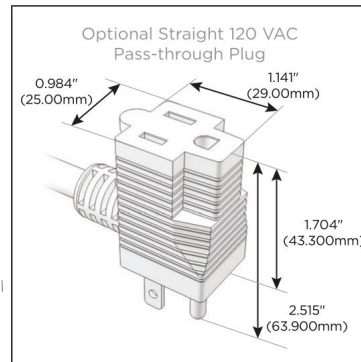

Plug:

Supplied with Low Profile Flat 45° Angle 120 VAC Plug

Optional Standard Straight 120 VAC Plug

Optional Straight 120 VAC Pass-through Plug

- CLEAN, COMPACT DESIGN
- STREAMLINED
- LOW PROFILE
- SIDE-EXITING CORDS
- PLUG & PLAY
- 6' AC CORD & PLUG (FLAT PLUG STANDARD)
- CUSTOMIZABLE CONFIGURATIONS AND FINISHES
- ETL LISTED FOR MOUNTING IN FURNITURE
- 15A

M-POWER-4T

AC POWER & DATA CONNECTIVITY SOLUTION

M-POWER-4TW-XAD-BZ5STP

Specs:

Modules/Ports:

- X Switched AC
- A Tamper Resistant AC Receptacle
- D Dimmer Switch

X A D

Distributed by